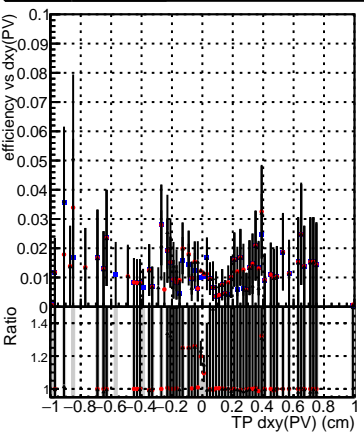

Efficiency vs Dxy(PV)

Efficiency vs Dxy(PV) - Legend

- DQM_mkFit_TTbarPU50_extractedGeoms_rescaleError100
- DQM_mkFit_TTbarPU50_extractedGeoms_rescaleError100_pTCutOverlap0p0
- DQM_mkFit_TTbarPU50_extractedGeoms_rescaleError100_pTCutOverlap0p0_dynamicChi2CutOverlap

Efficiency vs Dz(PV)

Efficiency vs Dz(PV)