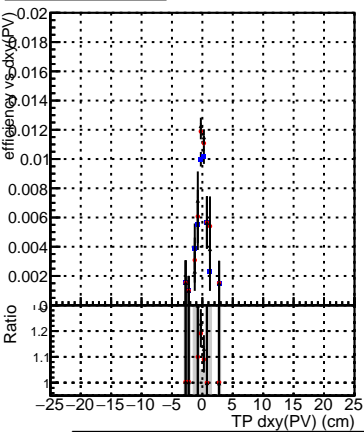

Efficiency vs Dxy(PV)

Efficiency vs Dxy(PV) - Legend

- DQM_mkFit_TTbarPU50_extractedGeoms_rescaleError100
- DQM_mkFit_TTbarPU50_extractedGeoms_rescaleError100_pTCutOverlap0p0
- DQM_mkFit_TTbarPU50_extractedGeoms_rescaleError100_pTCutOverlap0p0_dynamicChi2CutOverlap

Efficiency vs Dz(PV)

Efficiency vs Dz(PV)