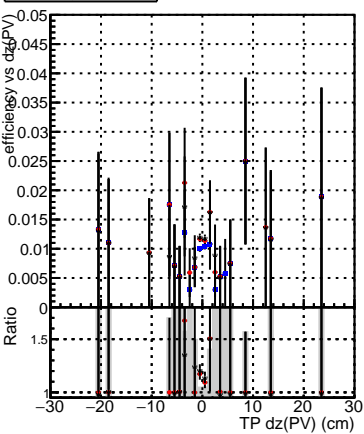

Efficiency vs Dxy(PV)

Efficiency vs Dxy(PV) - Legend

- DQM_mkFit_TTbarPU50_extractedGeoms_rescaleError100
- DQM_mkFit_TTbarPU50_extractedGeoms_rescaleError100_pTCutOverlap0p0
- DQM_mkFit_TTbarPU50_extractedGeoms_rescaleError100_pTCutOverlap0p0_dynamicChi2CutOverlap

Efficiency vs Dz(PV)

Efficiency vs Dz(PV)