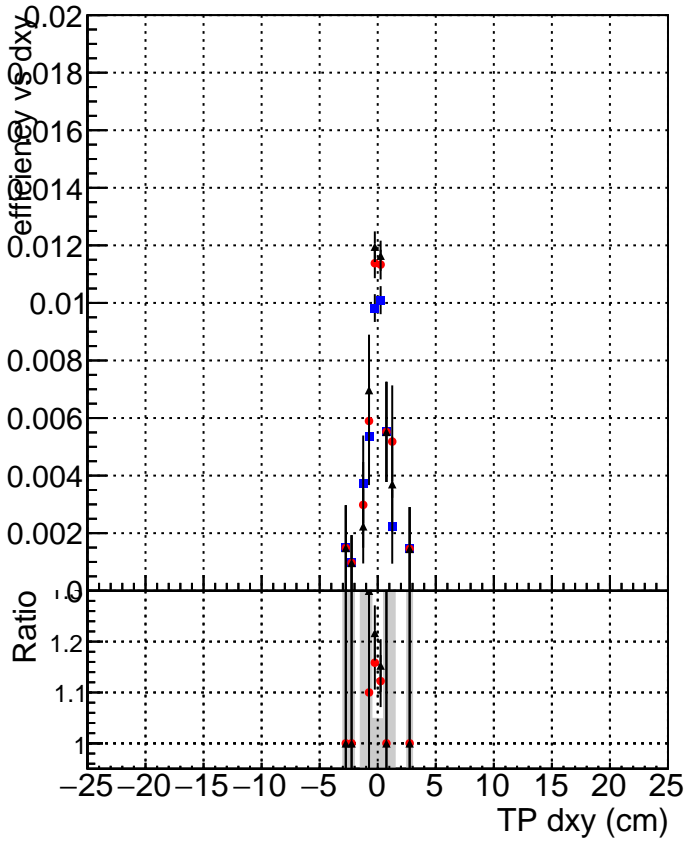

Efficiency vs Dxy

Efficiency vs Dz

- DQM_mkFit_TTbarPU50_extractedGeoms_rescaleError100
- DQM_mkFit_TTbarPU50_extractedGeoms_rescaleError100_pTCutOverlap0p0
- ▲ DQM_mkFit_TTbarPU50_extractedGeoms_rescaleError100_pTCutOverlap0p0_dynamicChi2CutOverlap