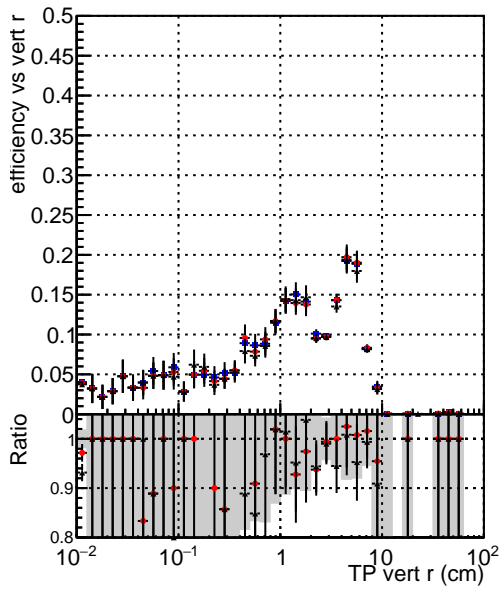

Efficiency vs vertpos

- DQM_mkFit_TTbarPU50_extractedGeoms_rescaleError100
- DQM_mkFit_TTbarPU50_extractedGeoms_rescaleError100_pTCutOverlap0p0
- DQM_mkFit_TTbarPU50_extractedGeoms_rescaleError100_pTCutOverlap0p0_dynamicChi2CutOverlap

Efficiency vs vert z

Efficiency vs. sim PV z