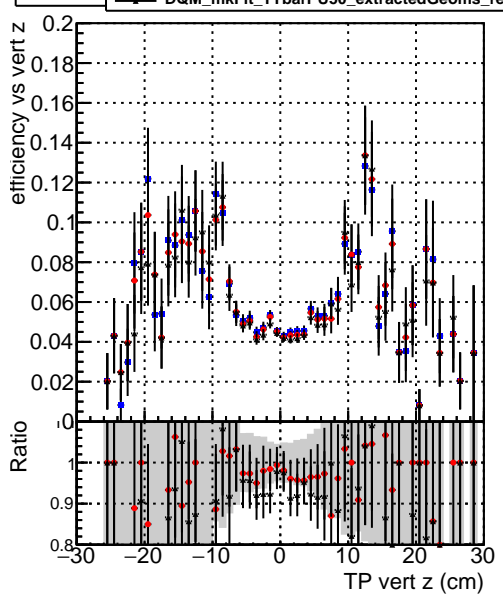

Efficiency vs vertpos

- DQM_mkFit_TTbarPU50_extractedGeoms_rescaleError100
- DQM_mkFit_TTbarPU50_extractedGeoms_rescaleError100_pTCutOverlap0p0
- DQM_mkFit_TTbarPU50_extractedGeoms_rescaleError100_pTCutOverlap0p0_dynamicChi2CutOverlap

Efficiency vs vert z

Efficiency vs. sim PV z