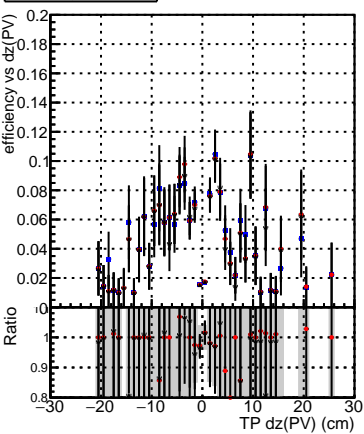

Efficiency vs Dxy(PV)

Efficiency vs Dxy(PV) - Legend

- DQM_mkFit_TTbarPU50_extractedGeoms_rescaleError100
- DQM_mkFit_TTbarPU50_extractedGeoms_rescaleError100_pTCutOverlap0p0
- DQM_mkFit_TTbarPU50_extractedGeoms_rescaleError100_pTCutOverlap0p0_dynamicChi2CutOverlap

Efficiency vs Dz(PV)

Efficiency vs Dz(PV)