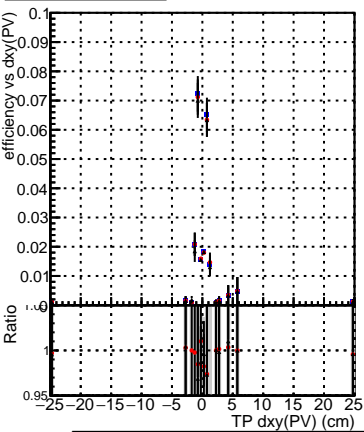

Efficiency vs Dxy(PV)

Efficiency vs Dxy(PV) - Legend

- DQM_mkFit_TTbarPU50_extractedGeoms_rescaleError100
- DQM_mkFit_TTbarPU50_extractedGeoms_rescaleError100_pTCutOverlap0p0
- DQM_mkFit_TTbarPU50_extractedGeoms_rescaleError100_pTCutOverlap0p0_dynamicChi2CutOverlap

Efficiency vs Dz(PV)

Efficiency vs Dz(PV)