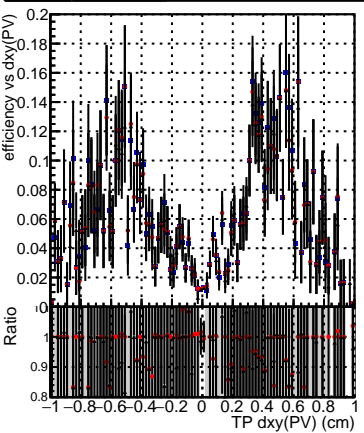

Efficiency vs Dxy(PV)

Efficiency vs Dxy(PV) - Legend

- DQM_mkFit_TTbarPU50_extractedGeoms_rescaleError100
- DQM_mkFit_TTbarPU50_extractedGeoms_rescaleError100_pTCutOverlap0p0
- DQM_mkFit_TTbarPU50_extractedGeoms_rescaleError100_pTCutOverlap0p0_dynamicChi2CutOverlap

Efficiency vs Dz(PV)

Efficiency vs Dz(PV)