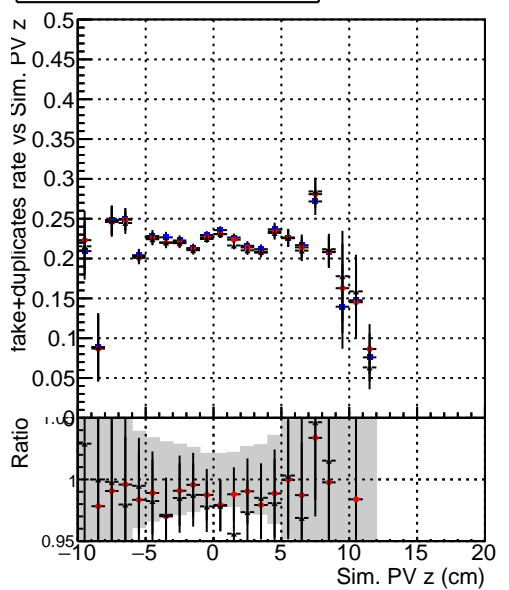

Efficiency vs vertpos**fake+duplicates vs vert r****Efficiency vs vert z****fake+duplicates vs. z****Efficiency vs. sim PV z****fake+duplicates vs Sim. PV z**

—• DQM_mkFit_TTbarPU50_extractedGeoms_rescaleError100
—• DQM_mkFit_TTbarPU50_extractedGeoms_rescaleError100_pTCutOverlap0p0
—• DQM_mkFit_TTbarPU50_extractedGeoms_rescaleError100_pTCutOverlap0p0_dynamicChi2CutOverlap