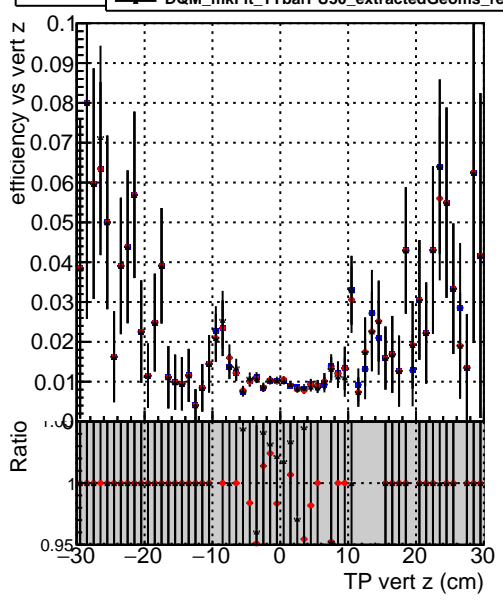

Efficiency vs vertpos**fake+duplicates vs vert r****Efficiency vs vert z****fake+duplicates vs. z****Efficiency vs. sim PV z****fake+duplicates vs Sim. PV z**

—• DQM_mkFit_TTbarPU50_extractedGeoms_rescaleError100
—• DQM_mkFit_TTbarPU50_extractedGeoms_rescaleError100_pTCutOverlap0p0
—• DQM_mkFit_TTbarPU50_extractedGeoms_rescaleError100_pTCutOverlap0p0_dynamicChi2CutOverlap