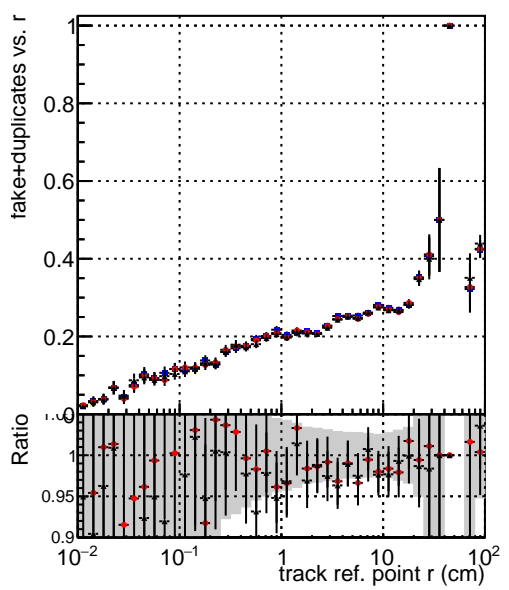

Efficiency vs vertpos**fake+duplicates vs vert r****Efficiency vs vert z****fake+duplicates vs. z****Efficiency vs. sim PV z****fake+duplicates vs Sim. PV z**

—• DQM_mkFit_TTbarPU50_extractedGeoms_rescaleError100
—• DQM_mkFit_TTbarPU50_extractedGeoms_rescaleError100_pTCutOverlap0p0
—• DQM_mkFit_TTbarPU50_extractedGeoms_rescaleError100_pTCutOverlap0p0_dynamicChi2CutOverlap