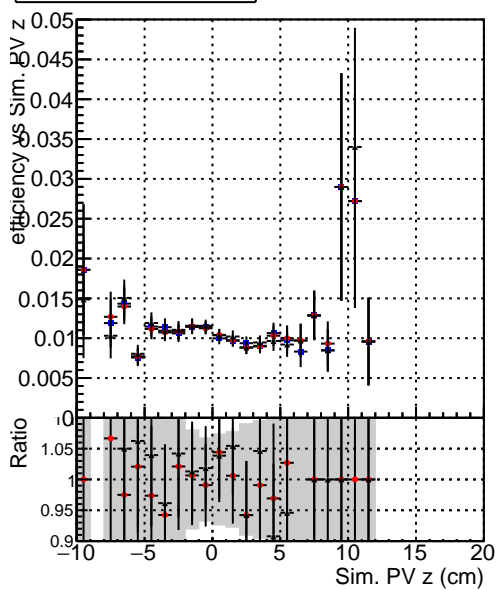

Efficiency vs vertpos**fake+duplicates vs vert r****Efficiency vs vert z****fake+duplicates vs. z****Efficiency vs. sim PV z****fake+duplicates vs Sim. PV z**

—• DQM_mkFit_TTbarPU50_extractedGeoms_rescaleError100
—• DQM_mkFit_TTbarPU50_extractedGeoms_rescaleError100_pTCutOverlap0p0
—• DQM_mkFit_TTbarPU50_extractedGeoms_rescaleError100_pTCutOverlap0p0_dynamicChi2CutOverlap