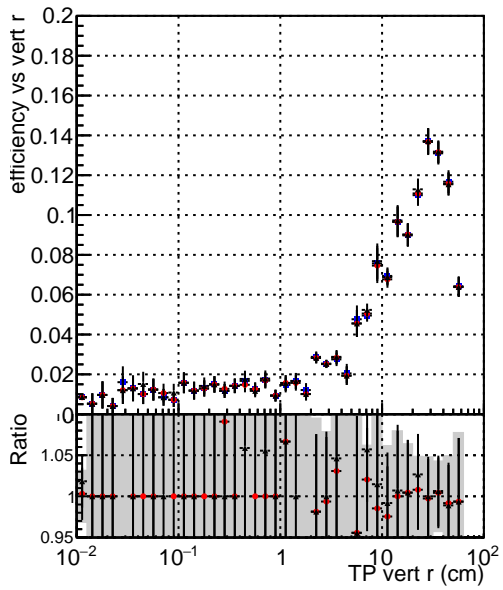

Efficiency vs vertpos**fake+duplicates vs vert r****Efficiency vs vert z****fake+duplicates vs. z****Efficiency vs. sim PV z****fake+duplicates vs Sim. PV z**

—• DQM_mkFit_TTbarPU50_extractedGeoms_rescaleError100
—• DQM_mkFit_TTbarPU50_extractedGeoms_rescaleError100_pTCutOverlap0p0
—• DQM_mkFit_TTbarPU50_extractedGeoms_rescaleError100_pTCutOverlap0p0_dynamicChi2CutOverlap