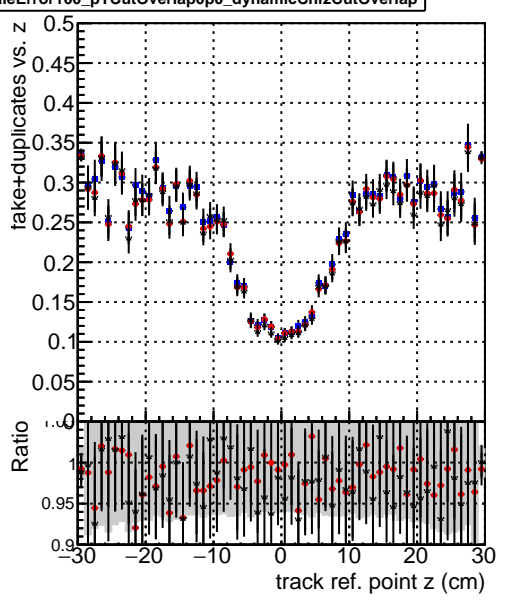

Efficiency vs vertpos**fake+duplicates vs vert r****Efficiency vs vert z****fake+duplicates vs. z****Efficiency vs. sim PV z****fake+duplicates vs Sim. PV z**

—• DQM_mkFit_TTbarPU50_extractedGeoms_rescaleError100
—• DQM_mkFit_TTbarPU50_extractedGeoms_rescaleError100_pTCutOverlap0p0
—• DQM_mkFit_TTbarPU50_extractedGeoms_rescaleError100_pTCutOverlap0p0_dynamicChi2CutOverlap