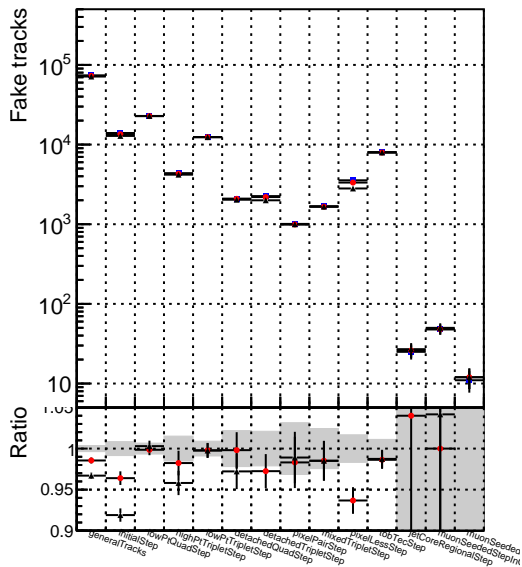

Number of tracks vs collection

Number of true tracks vs collection

- DQM_mkFit_TTbarPU50_extractedGeoms_rescaleError100
- DQM_mkFit_TTbarPU50_extractedGeoms_rescaleError100_pTCutOverlap0p0
- DQM_mkFit_TTbarPU50_extractedGeoms_rescaleError100_pTCutOverlap0p0_dynamicChi2CutOverlap

Number

Number of pileup tracks vs collection