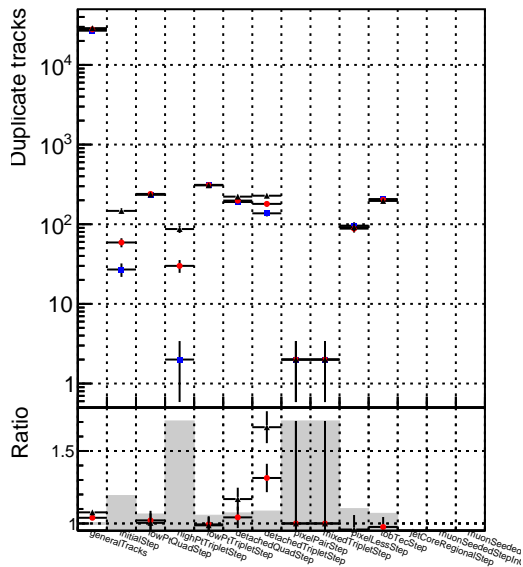

Number of tracks vs collection

Number of true tracks vs collection

- DQM_mkFit_TTbarPU50_extractedGeoms_rescaleError100
- DQM_mkFit_TTbarPU50_extractedGeoms_rescaleError100_pTCutOverlap0p0
- DQM_mkFit_TTbarPU50_extractedGeoms_rescaleError100_pTCutOverlap0p0_dynamicChi2CutOverlap

Number

Number of pileup tracks vs collection