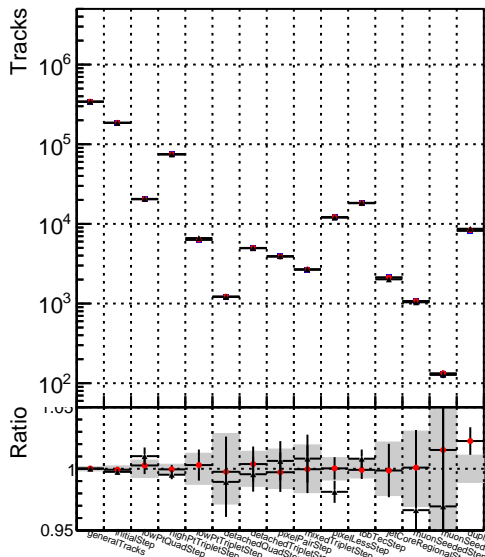

Number of tracks vs collection

Number of true tracks vs collection

- DQM_mkFit_TTbarPU50_extractedGeoms_rescaleError100
- DQM_mkFit_TTbarPU50_extractedGeoms_rescaleError100_pTCutOverlap0p0
- DQM_mkFit_TTbarPU50_extractedGeoms_rescaleError100_pTCutOverlap0p0_dynamicChi2CutOverlap

Number

Number of pileup tracks vs collection