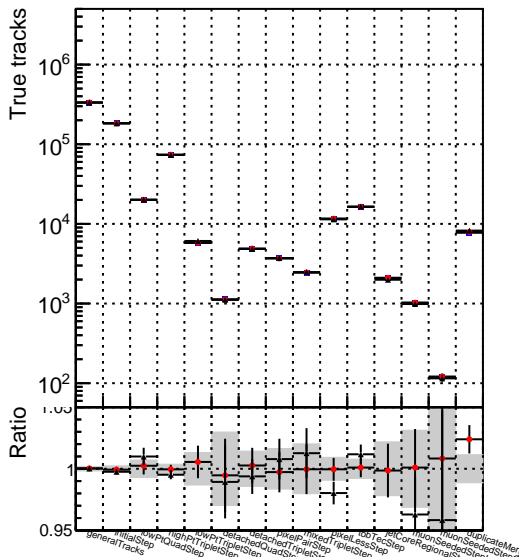

Number of tracks vs collection

Number of true tracks vs collection

- DQM_mkFit_TTbarPU50_extractedGeoms_rescaleError100
- DQM_mkFit_TTbarPU50_extractedGeoms_rescaleError100_pTCutOverlap0p0
- DQM_mkFit_TTbarPU50_extractedGeoms_rescaleError100_pTCutOverlap0p0_dynamicChi2CutOverlap

Number

Number of pileup tracks vs collection