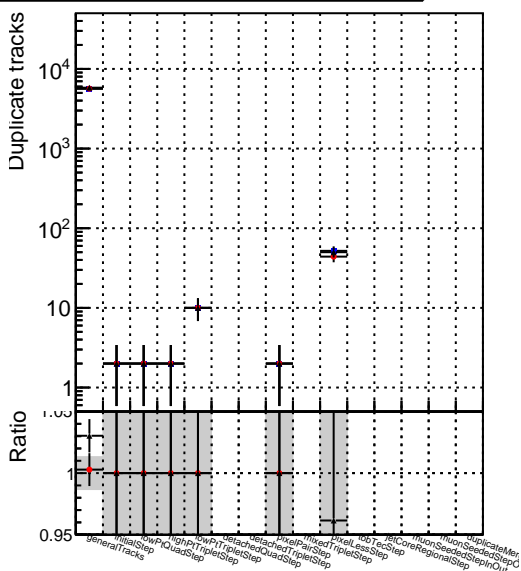

Number of tracks vs collection

Number of true tracks vs collection

- DQM_mkFit_TTbarPU50_extractedGeoms_rescaleError100
- DQM_mkFit_TTbarPU50_extractedGeoms_rescaleError100_pTCutOverlap0p0
- DQM_mkFit_TTbarPU50_extractedGeoms_rescaleError100_pTCutOverlap0p0_dynamicChi2CutOverlap

Number

Number of pileup tracks vs collection