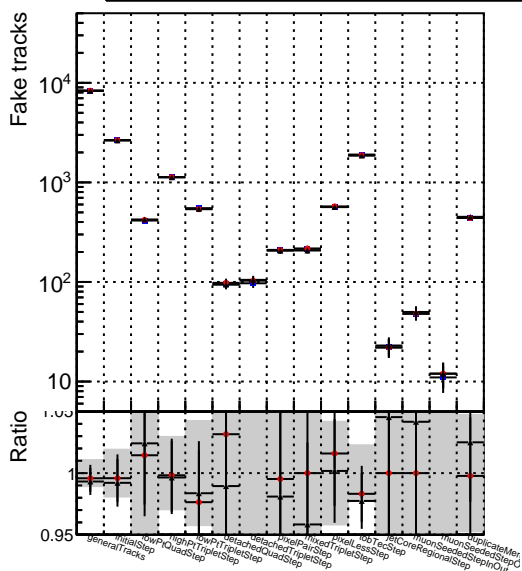

Number of tracks vs collection

Number of true tracks vs collection

- DQM_mkFit_TTbarPU50_extractedGeoms_rescaleError100
- DQM_mkFit_TTbarPU50_extractedGeoms_rescaleError100_pTCutOverlap0p0
- DQM_mkFit_TTbarPU50_extractedGeoms_rescaleError100_pTCutOverlap0p0_dynamicChi2CutOverlap

Number

Number of pileup tracks vs collection