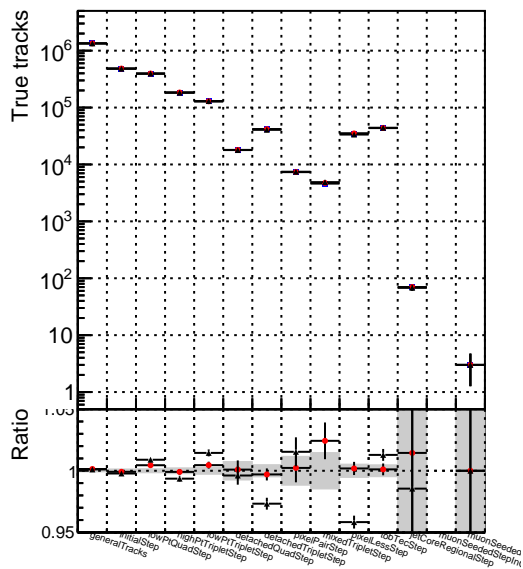

Number of tracks vs collection

Number of true tracks vs collection

- DQM_mkFit_TTbarPU50_extractedGeoms_rescaleError100
- DQM_mkFit_TTbarPU50_extractedGeoms_rescaleError100_pTCutOverlap0p0
- DQM_mkFit_TTbarPU50_extractedGeoms_rescaleError100_pTCutOverlap0p0_dynamicChi2CutOverlap

Number

Number of pileup tracks vs collection