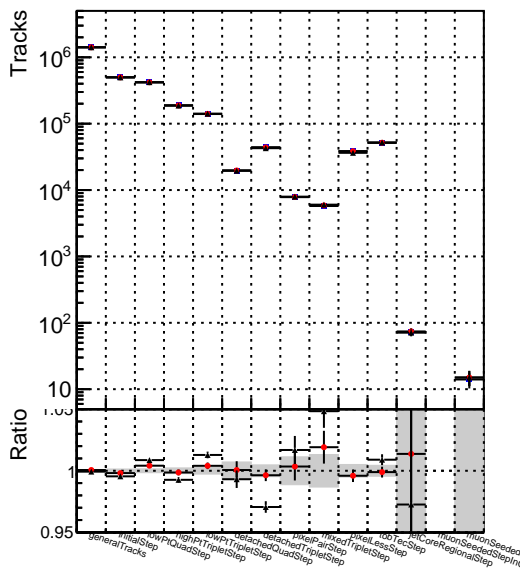

Number of tracks vs collection

Number of true tracks vs collection

- DQM_mkFit_TTbarPU50_extractedGeoms_rescaleError100
- DQM_mkFit_TTbarPU50_extractedGeoms_rescaleError100_pTCutOverlap0p0
- DQM_mkFit_TTbarPU50_extractedGeoms_rescaleError100_pTCutOverlap0p0_dynamicChi2CutOverlap

Number

Number of pileup tracks vs collection