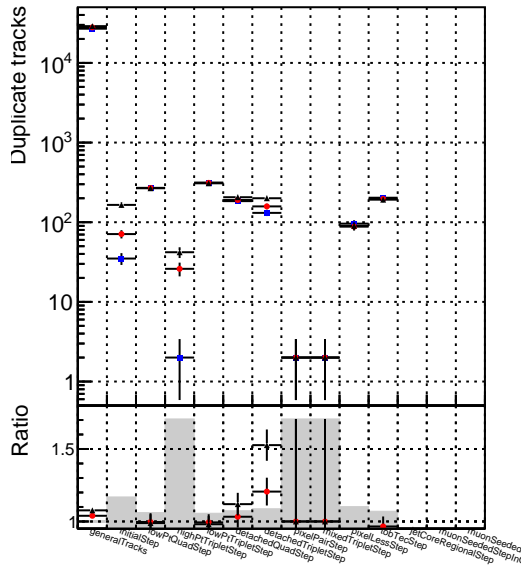

Number of tracks vs collection

Number of true tracks vs collection

- DQM_mkFit_TTbarPU50_extractedGeoms_rescaleError100
- DQM_mkFit_TTbarPU50_extractedGeoms_rescaleError100_pTCutOverlap0p0
- DQM_mkFit_TTbarPU50_extractedGeoms_rescaleError100_pTCutOverlap0p0_dynamicChi2CutOverlap

Number

Number of pileup tracks vs collection