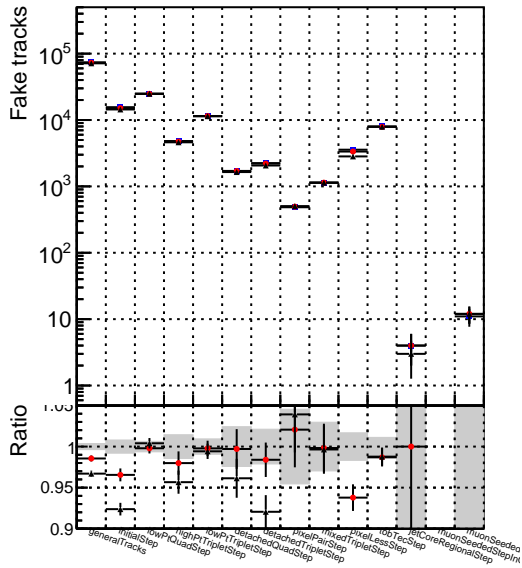

Number of tracks vs collection

Number of true tracks vs collection

- DQM_mkFit_TTbarPU50_extractedGeoms_rescaleError100
- DQM_mkFit_TTbarPU50_extractedGeoms_rescaleError100_pTCutOverlap0p0
- DQM_mkFit_TTbarPU50_extractedGeoms_rescaleError100_pTCutOverlap0p0_dynamicChi2CutOverlap

Number

Number of pileup tracks vs collection