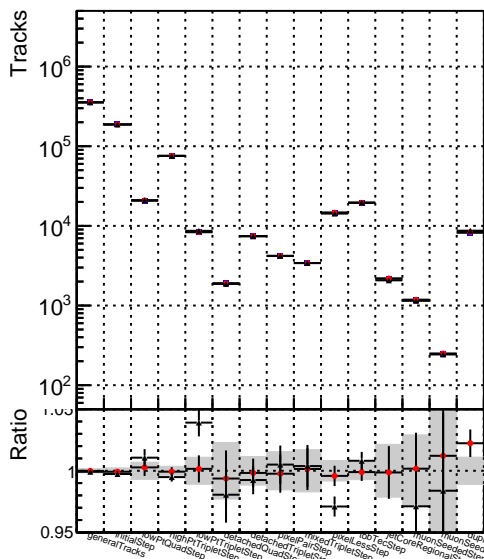

Number of tracks vs collection

Number of true tracks vs collection

- DQM_mkFit_TTbarPU50_extractedGeoms_rescaleError100
- DQM_mkFit_TTbarPU50_extractedGeoms_rescaleError100_pTCutOverlap0p0
- DQM_mkFit_TTbarPU50_extractedGeoms_rescaleError100_pTCutOverlap0p0_dynamicChi2CutOverlap

Number of pileup tracks vs collection