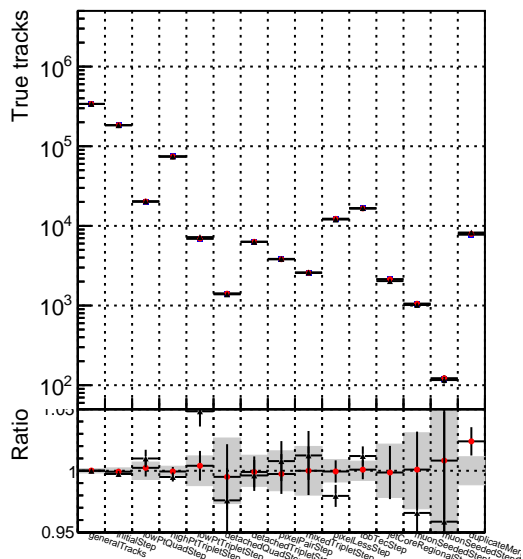

Number of tracks vs collection

Number of true tracks vs collection

- DQM_mkFit_TTbarPU50_extractedGeoms_rescaleError100
- DQM_mkFit_TTbarPU50_extractedGeoms_rescaleError100_pTCutOverlap0p0
- DQM_mkFit_TTbarPU50_extractedGeoms_rescaleError100_pTCutOverlap0p0_dynamicChi2CutOverlap

Number of pileup tracks vs collection