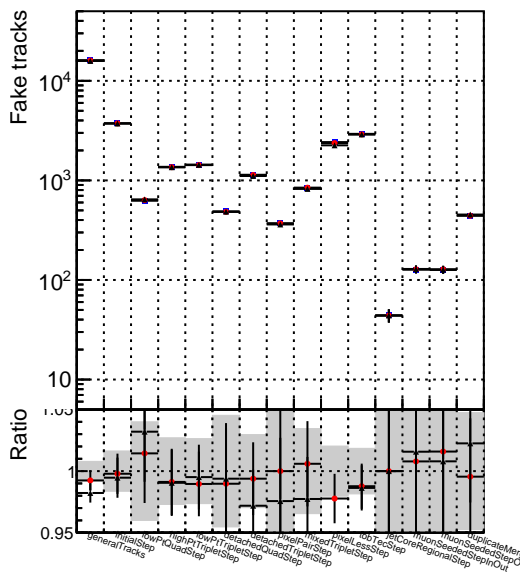

Number of tracks vs collection

Number of true tracks vs collection

- DQM_mkFit_TTbarPU50_extractedGeoms_rescaleError100
- DQM_mkFit_TTbarPU50_extractedGeoms_rescaleError100_pTCutOverlap0p0
- DQM_mkFit_TTbarPU50_extractedGeoms_rescaleError100_pTCutOverlap0p0_dynamicChi2CutOverlap

Number of pileup tracks vs collection