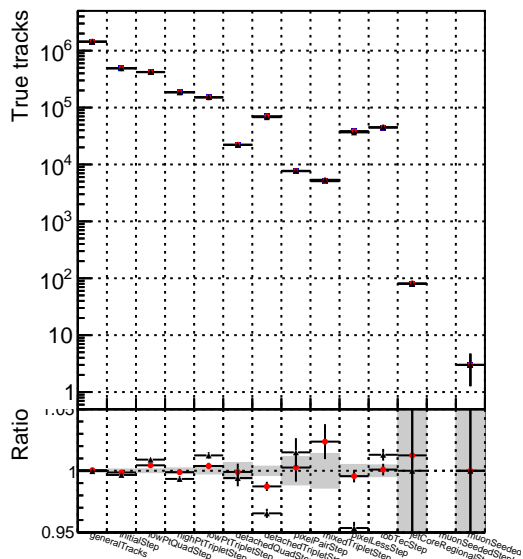

Number of tracks vs collection

Number of true tracks vs collection

- DQM_mkFit_TTbarPU50_extractedGeoms_rescaleError100
- DQM_mkFit_TTbarPU50_extractedGeoms_rescaleError100_pTCutOverlap0p0
- DQM_mkFit_TTbarPU50_extractedGeoms_rescaleError100_pTCutOverlap0p0_dynamicChi2CutOverlap

Number

Number of pileup tracks vs collection