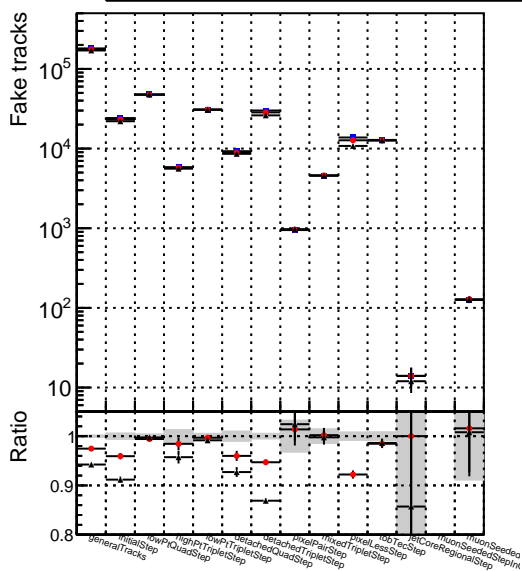

Number of tracks vs collection

Number of true tracks vs collection

- DQM_mkFit_TTbarPU50_extractedGeoms_rescaleError100
- DQM_mkFit_TTbarPU50_extractedGeoms_rescaleError100_pTCutOverlap0p0
- DQM_mkFit_TTbarPU50_extractedGeoms_rescaleError100_pTCutOverlap0p0_dynamicChi2CutOverlap

Number

Number of pileup tracks vs collection