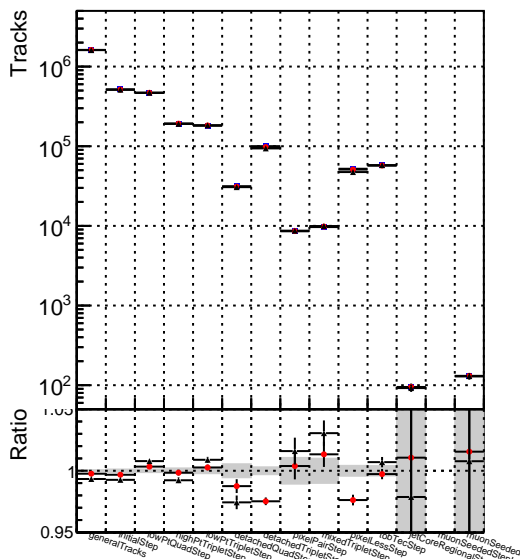

Number of tracks vs collection

Number of true tracks vs collection

- DQM_mkFit_TTbarPU50_extractedGeoms_rescaleError100
- DQM_mkFit_TTbarPU50_extractedGeoms_rescaleError100_pTCutOverlap0p0
- DQM_mkFit_TTbarPU50_extractedGeoms_rescaleError100_pTCutOverlap0p0_dynamicChi2CutOverlap

Number

Number of pileup tracks vs collection