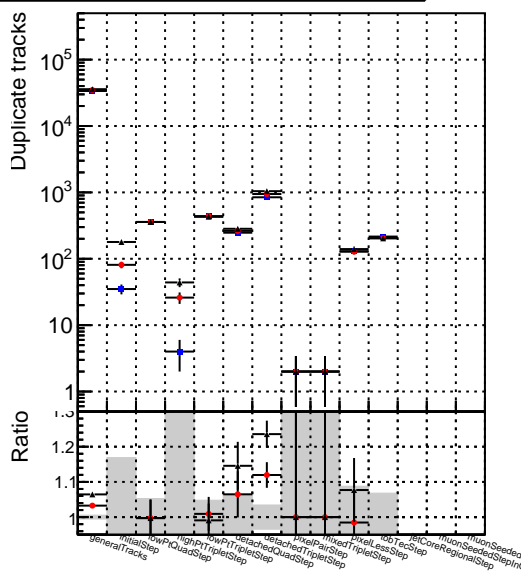

Number of tracks vs collection

Number of true tracks vs collection

- DQM_mkFit_TTbarPU50_extractedGeoms_rescaleError100
- DQM_mkFit_TTbarPU50_extractedGeoms_rescaleError100_pTCutOverlap0p0
- DQM_mkFit_TTbarPU50_extractedGeoms_rescaleError100_pTCutOverlap0p0_dynamicChi2CutOverlap

Number

Number of pileup tracks vs collection