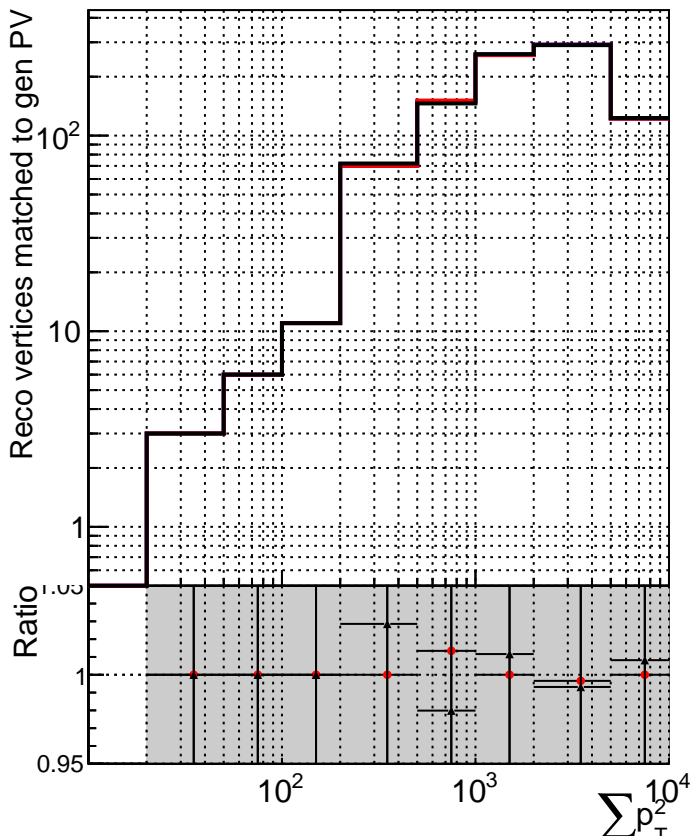

RecoAssoc2GenPVMatched\_Pt2

RecoAssoc2GenPVMatchedNotHighest\_Pt2

- DQM\_mkFit\_TTbarPU50\_extractedGeoms\_rescaleError100
- DQM\_mkFit\_TTbarPU50\_extractedGeoms\_rescaleError100\_pTCutOverlap0p0
- ▲ DQM\_mkFit\_TTbarPU50\_extractedGeoms\_rescaleError100\_pTCutOverlap0p0\_dynamicChi2CutOverlap