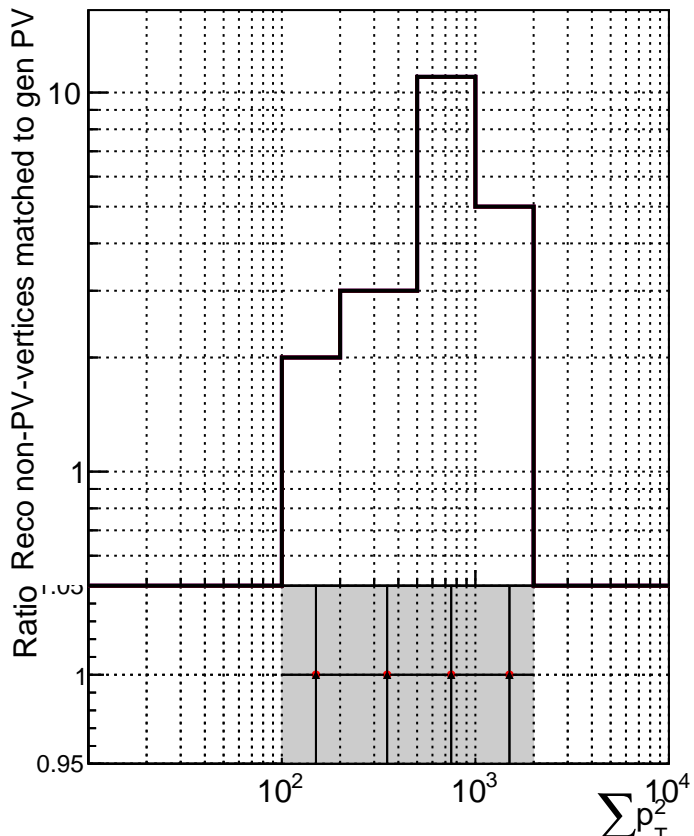

RecoAssoc2GenPVMatched\_Pt2

RecoAssoc2GenPVMatchedNotHighest\_Pt2

- DQM\_mkFit\_TTbarPU50\_extractedGeoms\_rescaleError100
- DQM\_mkFit\_TTbarPU50\_extractedGeoms\_rescaleError100\_pTCutOverlap0p0
- ▲ DQM\_mkFit\_TTbarPU50\_extractedGeoms\_rescaleError100\_pTCutOverlap0p0\_dynamicChi2CutOverlap