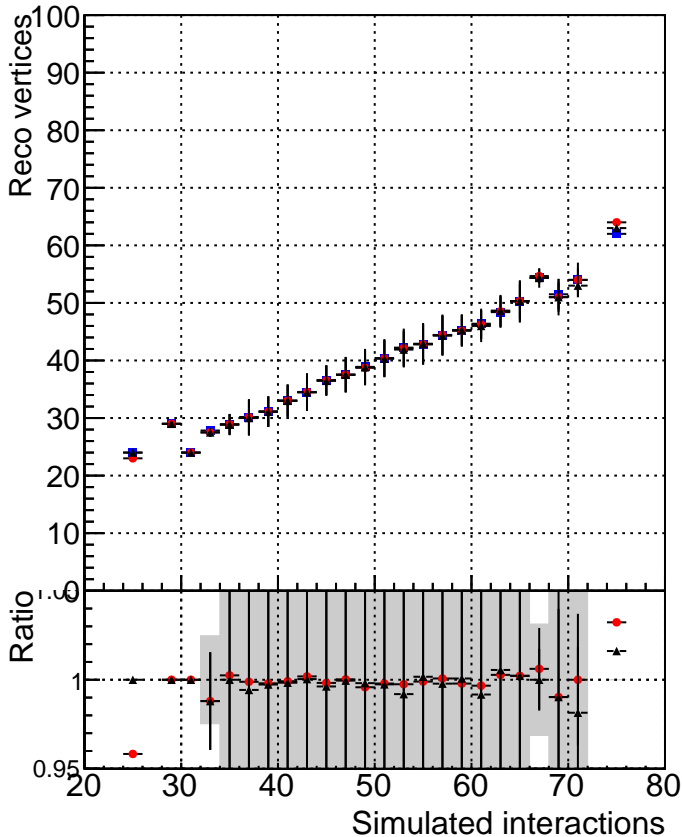

RecoVtx_vs_GenVtx

MatchedRecoVtx_vs_GenVtx

Merged vs Closest

■ DQM_mkFit_TTbarPU50_extractedGeoms_rescaleError100
● DQM_mkFit_TTbarPU50_extractedGeoms_rescaleError100_pTCutOverlap0p0
▲ DQM_mkFit_TTbarPU50_extractedGeoms_rescaleError100_pTCutOverlap0p0_dynamicChi2CutOverlap