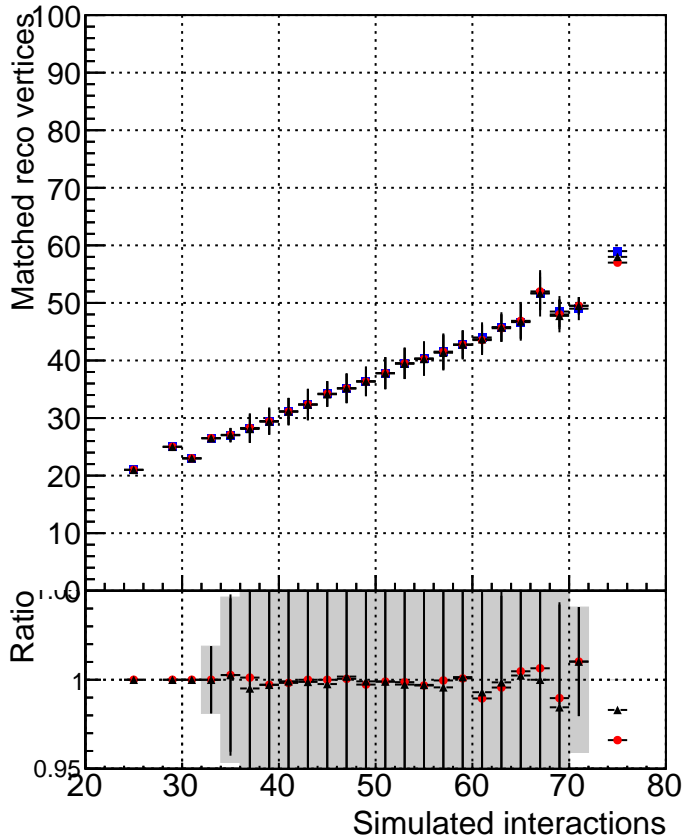

RecoVtx_vs_GenVtx

MatchedRecoVtx_vs_GenVtx

Merged vs Closest

■ DQM_mkFit_TTbarPU50_extractedGeoms_rescaleError100
● DQM_mkFit_TTbarPU50_extractedGeoms_rescaleError100_pTCutOverlap0p0
▲ DQM_mkFit_TTbarPU50_extractedGeoms_rescaleError100_pTCutOverlap0p0_dynamicChi2CutOverlap