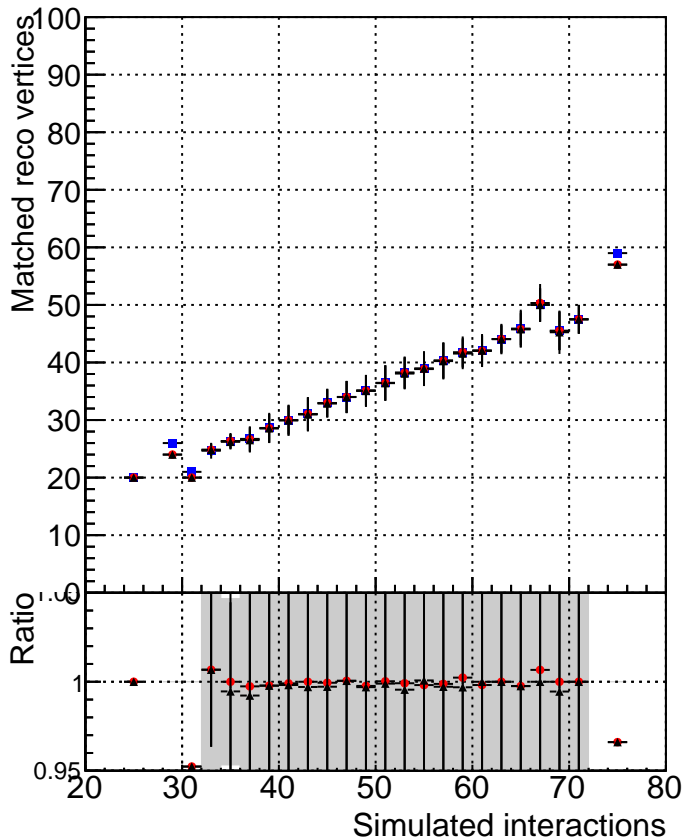

RecoVtx_vs_GenVtx

MatchedRecoVtx_vs_GenVtx

Merged vs Closest

■ DQM_mkFit_TTbarPU50_extractedGeoms_rescaleError100
● DQM_mkFit_TTbarPU50_extractedGeoms_rescaleError100_pTCutOverlap0p0
▲ DQM_mkFit_TTbarPU50_extractedGeoms_rescaleError100_pTCutOverlap0p0_dynamicChi2CutOverlap