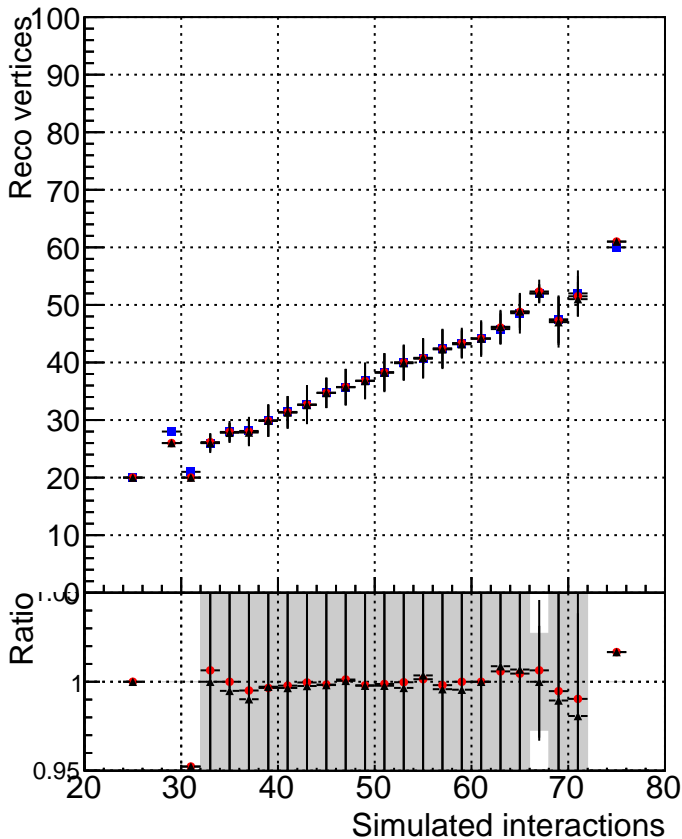

RecoVtx_vs_GenVtx

MatchedRecoVtx_vs_GenVtx

Merged vs Closest

■ DQM_mkFit_TTbarPU50_extractedGeoms_rescaleError100
● DQM_mkFit_TTbarPU50_extractedGeoms_rescaleError100_pTCutOverlap0p0
▲ DQM_mkFit_TTbarPU50_extractedGeoms_rescaleError100_pTCutOverlap0p0_dynamicChi2CutOverlap