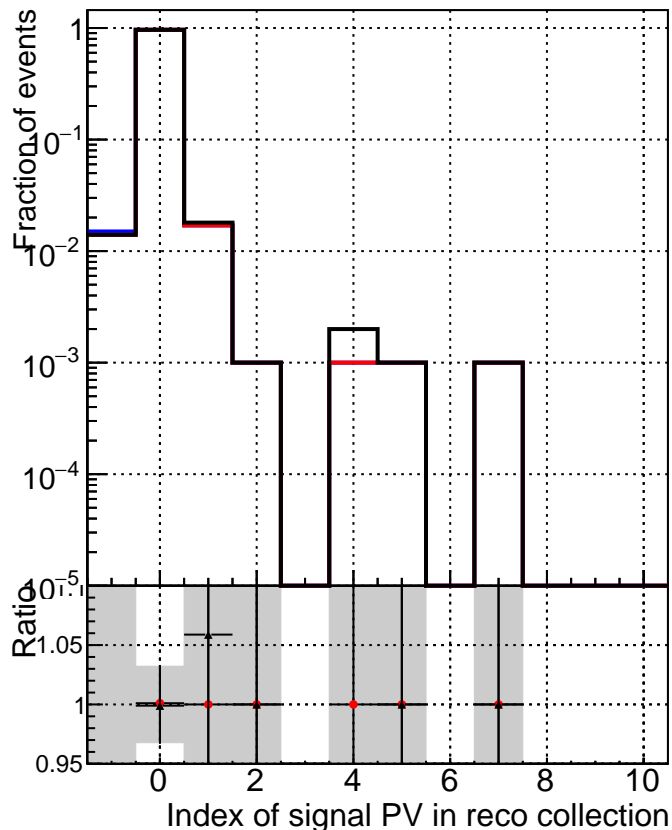

TruePVLocationIndexInRecoVertexCollectionCumulative

TruePVLocationIndexInRecoVertexCollection

—■ DQM_mkFit_TTbarPU50_extractedGeoms_rescaleError100
—● DQM_mkFit_TTbarPU50_extractedGeoms_rescaleError100_pTCutOverlap0p0
—▲ DQM_mkFit_TTbarPU50_extractedGeoms_rescaleError100_pTCutOverlap0p0_dynamicChi2CutOverlap