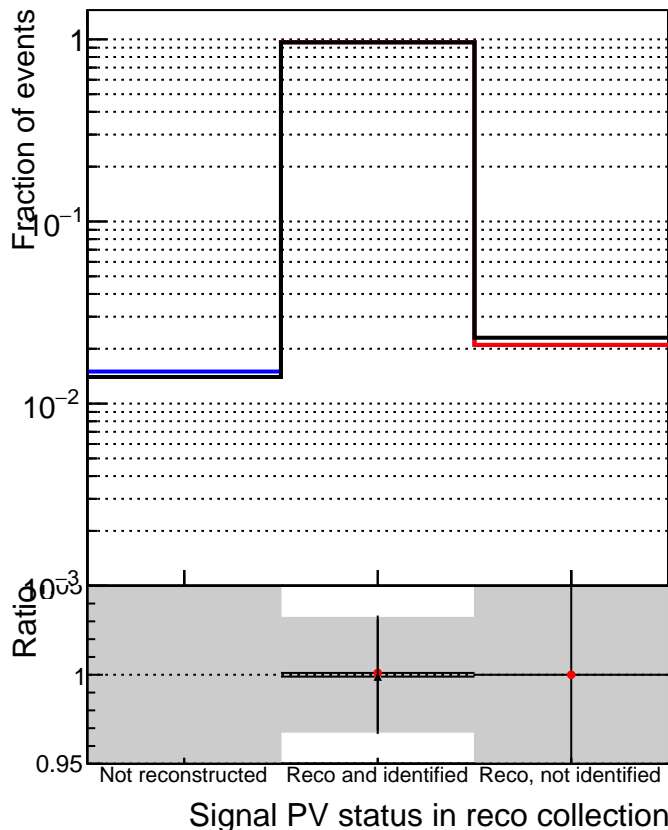

TruePVLocationIndexInRecoVertexCollectionCumulative

TruePVLocationIndexInRecoVertexCollection

—■ DQM_mkFit_TTbarPU50_extractedGeoms_rescaleError100
—● DQM_mkFit_TTbarPU50_extractedGeoms_rescaleError100_pTCutOverlap0p0
—▲ DQM_mkFit_TTbarPU50_extractedGeoms_rescaleError100_pTCutOverlap0p0_dynamicChi2CutOverlap