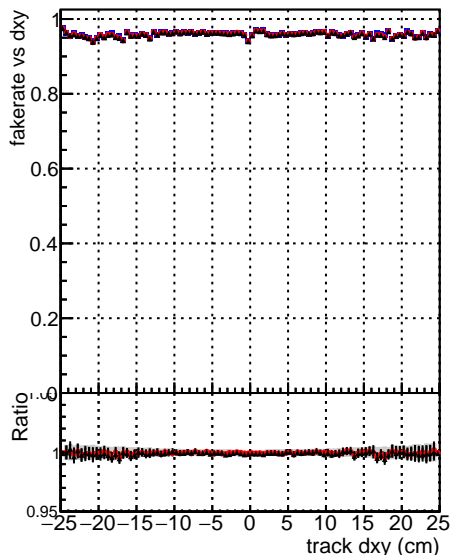

Fake rate vs dxy

Duplicates Rate vs Dxy

Pileup rate vs dxy

Legend for all plots:

- Blue line with dots: DGM_mkFit_TTbar_PU50_extracted
- Red line with dots: Geoms_rescale_Error100
- Black line with dots: DGM_mkFit_TTbar_PU50_extracted
- Red line with dots: Geoms_rescale_Error100
- Black line with dots: pTCutOverlap0p0
- Black line with dots: dynamicChi2CutOverlap