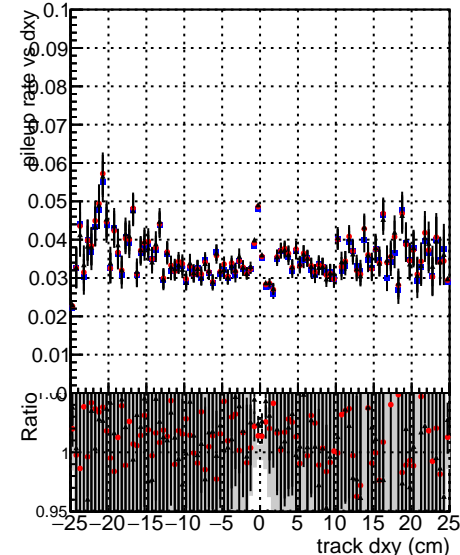

Fake rate vs dxy

Duplicates Rate vs Dxy

Pileup rate vs dxy

Legend for all plots:

- Blue line with dots: DGM_mkFit_TTbar_PU50_extracted
- Red line with dots: Geoms_rescale_Error100
- Black line with dots: DGM_mkFit_TTbar_PU50_extracted
- Red line with dots: Geoms_rescale_Error100
- Black line with dots: pTCutOverlap0p0
- Black line with dots: dynamicChi2CutOverlap