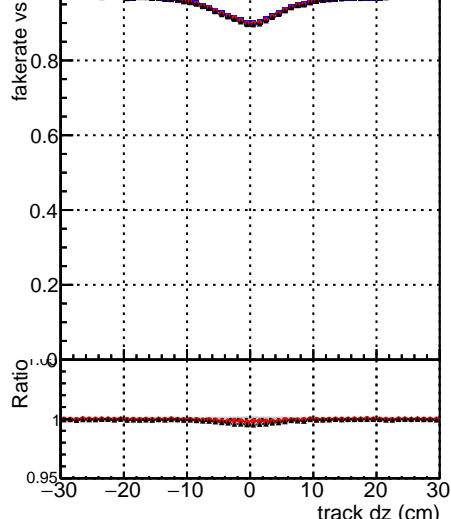

Fake rate vs dz