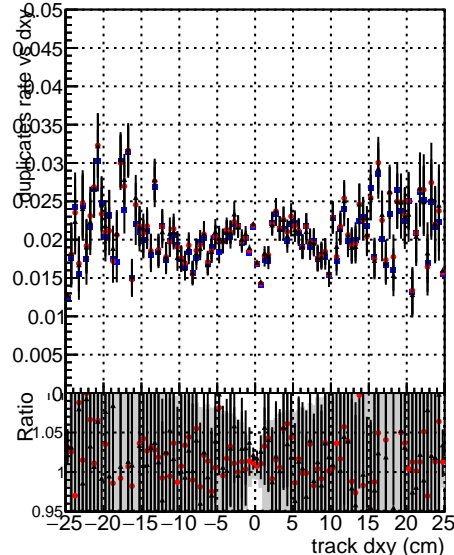

Fake rate vs dxy

Duplicates Rate vs Dxy

Pileup rate vs dxy

Legend for all plots:

- Blue line with dots: DGM_mkFit_TTbar_PU50_extracted
- Red line with dots: Geoms_rescale_Error100
- Black line with dots: DGM_mkFit_TTbar_PU50_extracted
- Red line with dots: Geoms_rescale_Error100
- Black line with dots: pTCutOverlap0p0
- Black line with dots: dynamicChi2CutOverlap