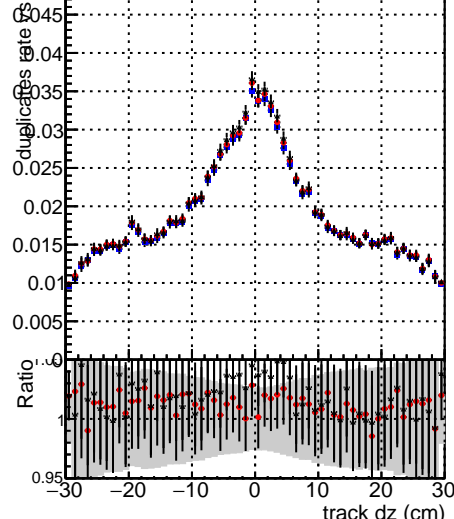

Duplicates Rate vs Dxy