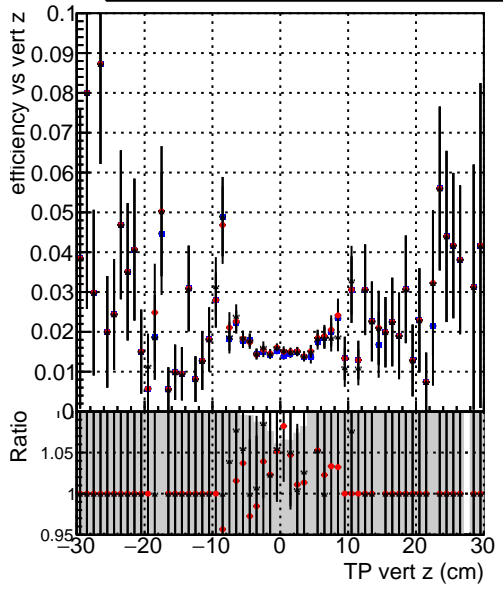

Efficiency vs vertpos**fake+duplicates vs vert r****Efficiency**

- DQM_mkFit_TTbarPU50_extractedGeoms_rescaleError100
- DQM_mkFit_TTbarPU50_extractedGeoms_rescaleError100_pTCutOverlap0p0
- DQM_mkFit_TTbarPU50_extractedGeoms_rescaleError100_pTCutOverlap0p0_dynamicChi2CutOverlap

**Efficiency vs. sim PV z****fake+duplicates vs Sim. PV z**