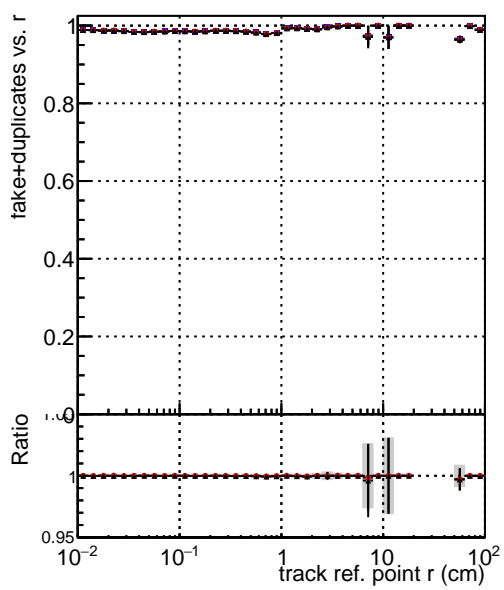

Efficiency vs vertpos**fake+duplicates vs vert r****Efficiency**

- DQM_mkFit_TTbarPU50_extractedGeoms_rescaleError100
- DQM_mkFit_TTbarPU50_extractedGeoms_rescaleError100_pTCutOverlap0p0
- DQM_mkFit_TTbarPU50_extractedGeoms_rescaleError100_pTCutOverlap0p0_dynamicChi2CutOverlap

**Efficiency vs. sim PV z****fake+duplicates vs Sim. PV z**