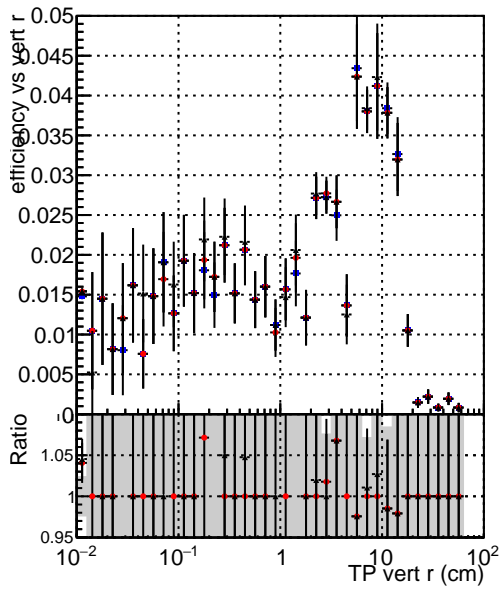

Efficiency vs vertpos**fake+duplicates vs vert r****Efficiency**

- DQM_mkFit_TTbarPU50_extractedGeoms_rescaleError100
- DQM_mkFit_TTbarPU50_extractedGeoms_rescaleError100_pTCutOverlap0p0
- DQM_mkFit_TTbarPU50_extractedGeoms_rescaleError100_pTCutOverlap0p0_dynamicChi2CutOverlap

**Efficiency vs. sim PV z****fake+duplicates vs Sim. PV z**