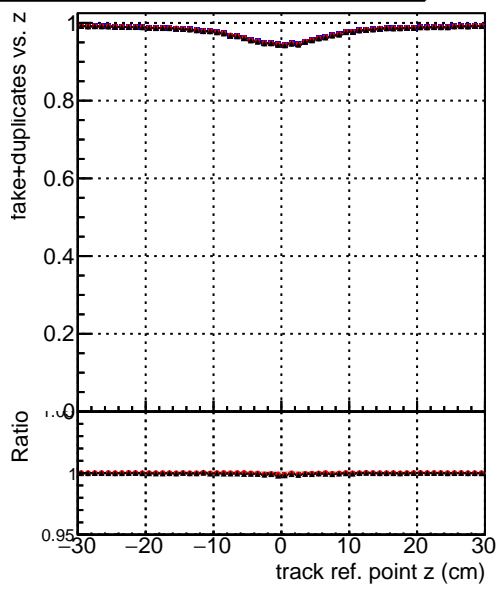

Efficiency vs vertpos**fake+duplicates vs vert r****Efficiency**

- DQM_mkFit_TTbarPU50_extractedGeoms_rescaleError100
- DQM_mkFit_TTbarPU50_extractedGeoms_rescaleError100_pTCutOverlap0p0
- DQM_mkFit_TTbarPU50_extractedGeoms_rescaleError100_pTCutOverlap0p0_dynamicChi2CutOverlap

**Efficiency vs. sim PV z****fake+duplicates vs Sim. PV z**