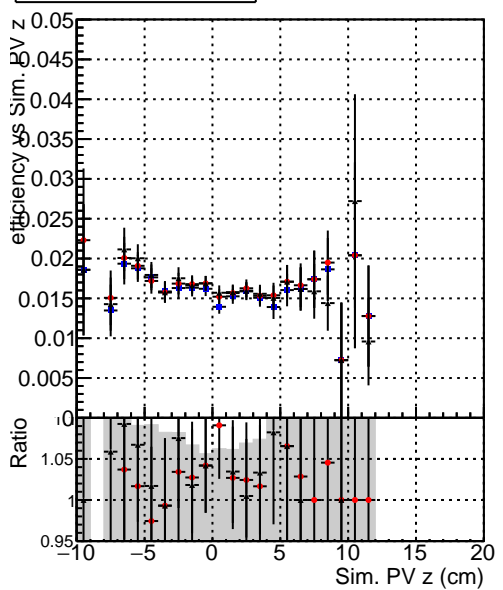

Efficiency vs vertpos**fake+duplicates vs vert r****Efficiency**

- DQM_mkFit_TTbarPU50_extractedGeoms_rescaleError100
- DQM_mkFit_TTbarPU50_extractedGeoms_rescaleError100_pTCutOverlap0p0
- DQM_mkFit_TTbarPU50_extractedGeoms_rescaleError100_pTCutOverlap0p0_dynamicChi2CutOverlap

**Efficiency vs. sim PV z****fake+duplicates vs Sim. PV z**