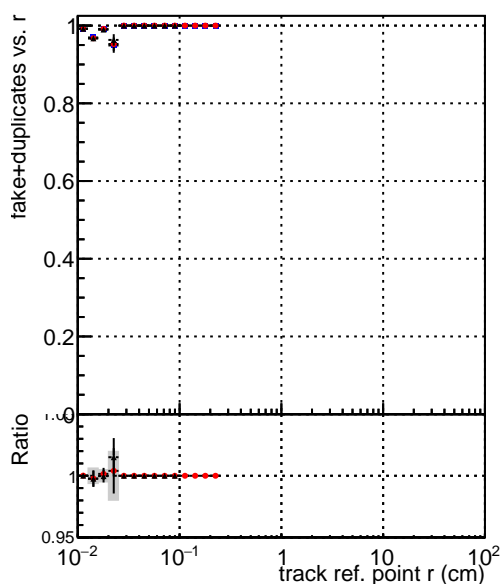

Efficiency vs vertpos**fake+duplicates vs vert r****Efficiency**

- DQM_mkFit_TTbarPU50_extractedGeoms_rescaleError100
- DQM_mkFit_TTbarPU50_extractedGeoms_rescaleError100_pTCutOverlap0p0
- DQM_mkFit_TTbarPU50_extractedGeoms_rescaleError100_dynamicChi2CutOverlap

**Efficiency vs. sim PV z****fake+duplicates vs Sim. PV z**