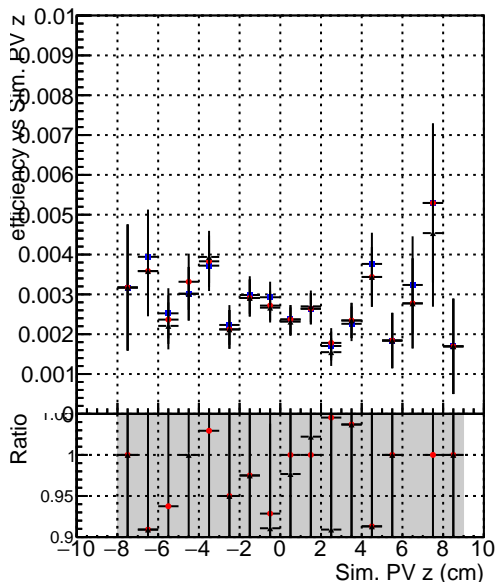

Efficiency vs vertpos**fake+duplicates vs vert r****Efficiency**

- DQM_mkFit_TTbarPU50_extractedGeoms_rescaleError100
- DQM_mkFit_TTbarPU50_extractedGeoms_rescaleError100_pTCutOverlap0p0
- DQM_mkFit_TTbarPU50_extractedGeoms_rescaleError100_dynamicChi2CutOverlap

**Efficiency vs. sim PV z****fake+duplicates vs Sim. PV z**