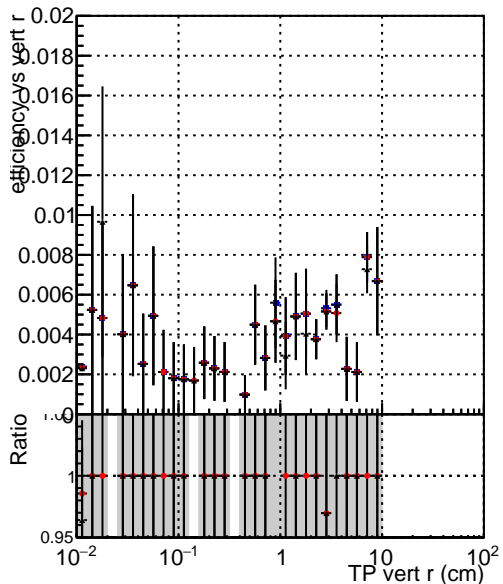

Efficiency vs vertpos**fake+duplicates vs vert r****Efficiency**

- DQM_mkFit_TTbarPU50_extractedGeoms_rescaleError100
- DQM_mkFit_TTbarPU50_extractedGeoms_rescaleError100_pTCutOverlap0p0
- DQM_mkFit_TTbarPU50_extractedGeoms_rescaleError100_dynamicChi2CutOverlap

**Efficiency vs. sim PV z****fake+duplicates vs Sim. PV z**