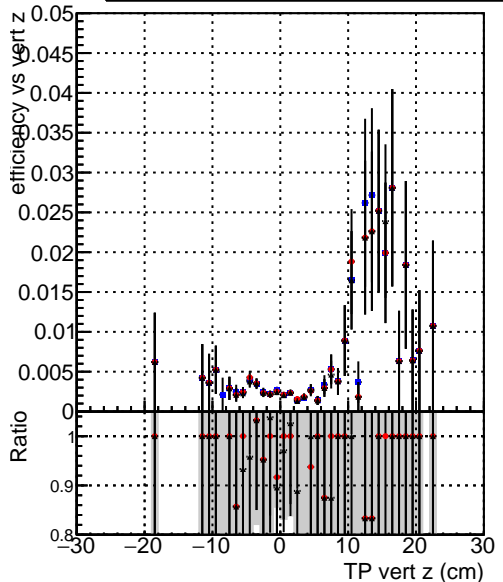

Efficiency vs vertpos**fake+duplicates vs vert r****Efficiency**

- DQM_mkFit_TTbarPU50_extractedGeoms_rescaleError100
- DQM_mkFit_TTbarPU50_extractedGeoms_rescaleError100_pTCutOverlap0p0
- DQM_mkFit_TTbarPU50_extractedGeoms_rescaleError100_dynamicChi2CutOverlap

**Efficiency vs. sim PV z****fake+duplicates vs Sim. PV z**