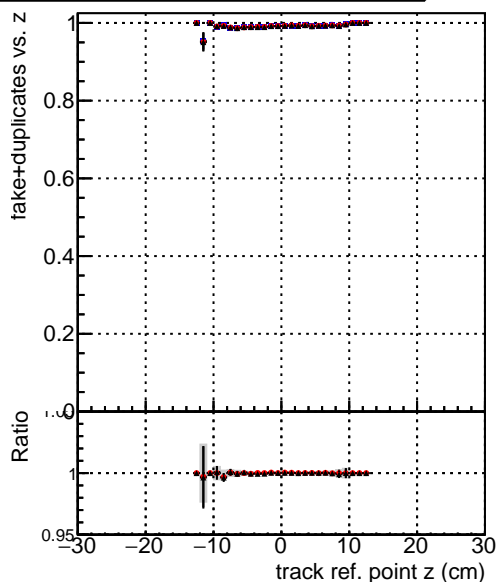

Efficiency vs vertpos**fake+duplicates vs vert r****Efficiency**

- DQM_mkFit_TTbarPU50_extractedGeoms_rescaleError100
- DQM_mkFit_TTbarPU50_extractedGeoms_rescaleError100_pTCutOverlap0p0
- DQM_mkFit_TTbarPU50_extractedGeoms_rescaleError100_dynamicChi2CutOverlap

**Efficiency vs. sim PV z****fake+duplicates vs Sim. PV z**