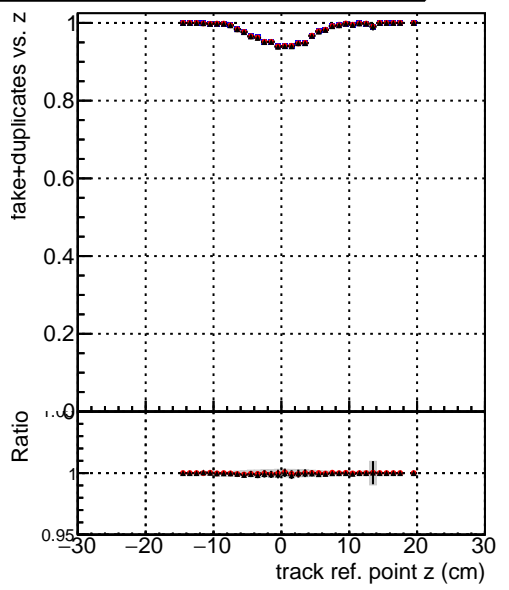

Efficiency vs vertpos**fake+duplicates vs vert r****Efficiency**

- DQM_mkFit_TTbarPU50_extractedGeoms_rescaleError100
- DQM_mkFit_TTbarPU50_extractedGeoms_rescaleError100_pTCutOverlap0p0
- DQM_mkFit_TTbarPU50_extractedGeoms_rescaleError100_pTCutOverlap0p0_dynamicChi2CutOverlap

**Efficiency vs. sim PV z****fake+duplicates vs Sim. PV z**