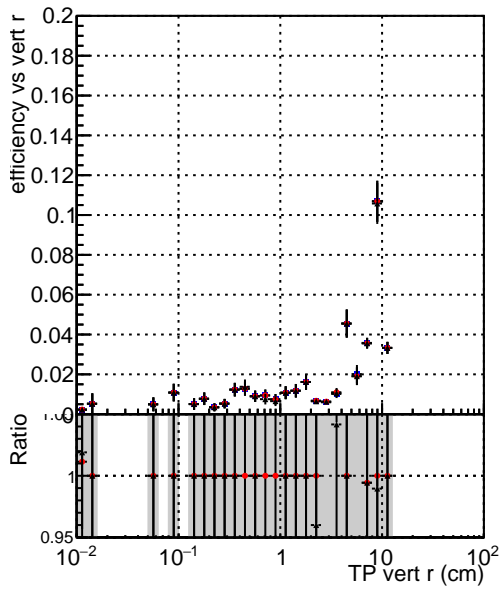

Efficiency vs vertpos**fake+duplicates vs vert r****Efficiency**

- DQM_mkFit_TTbarPU50_extractedGeoms_rescaleError100
- DQM_mkFit_TTbarPU50_extractedGeoms_rescaleError100_pTCutOverlap0p0
- DQM_mkFit_TTbarPU50_extractedGeoms_rescaleError100_pTCutOverlap0p0_dynamicChi2CutOverlap

**Efficiency vs. sim PV z****fake+duplicates vs Sim. PV z**