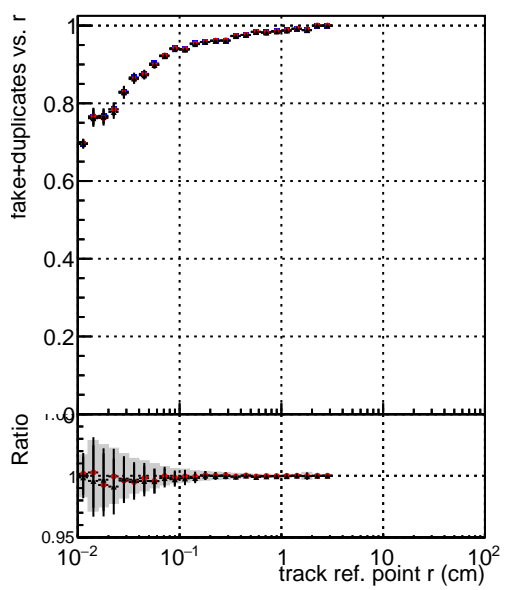

Efficiency vs vertpos**fake+duplicates vs vert r****Efficiency**

- DQM_mkFit_TTbarPU50_extractedGeoms_rescaleError100
- DQM_mkFit_TTbarPU50_extractedGeoms_rescaleError100_pTCutOverlap0p0
- DQM_mkFit_TTbarPU50_extractedGeoms_rescaleError100_pTCutOverlap0p0_dynamicChi2CutOverlap

**Efficiency vs. sim PV z****fake+duplicates vs Sim. PV z**