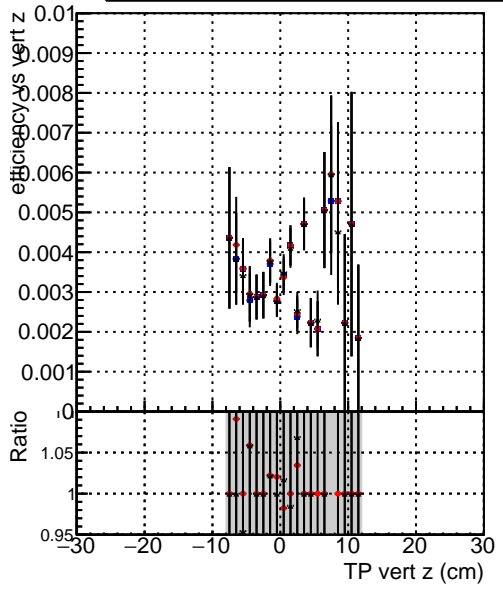

Efficiency vs vertpos**fake+duplicates vs vert r****Efficiency**

- DQM_mkFit_TTbarPU50_extractedGeoms_rescaleError100
- DQM_mkFit_TTbarPU50_extractedGeoms_rescaleError100_pTCutOverlap0p0
- DQM_mkFit_TTbarPU50_extractedGeoms_rescaleError100_pTCutOverlap0p0_dynamicChi2CutOverlap

**Efficiency vs. sim PV z****fake+duplicates vs Sim. PV z**