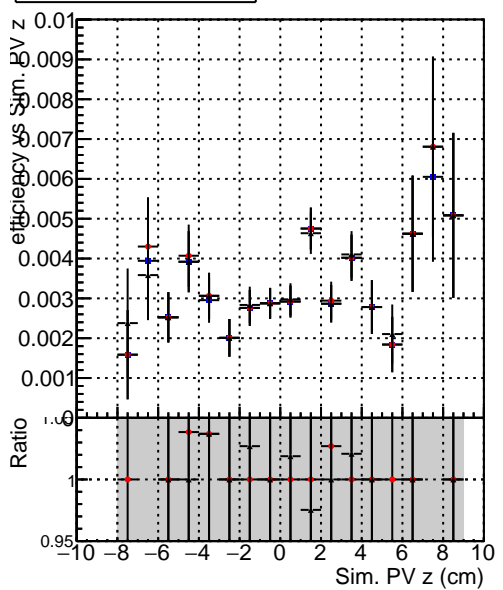

Efficiency vs vertpos**fake+duplicates vs vert r****Efficiency**

- DQM_mkFit_TTbarPU50_extractedGeoms_rescaleError100
- DQM_mkFit_TTbarPU50_extractedGeoms_rescaleError100_pTCutOverlap0p0
- DQM_mkFit_TTbarPU50_extractedGeoms_rescaleError100_pTCutOverlap0p0_dynamicChi2CutOverlap

**Efficiency vs. sim PV z****fake+duplicates vs Sim. PV z**