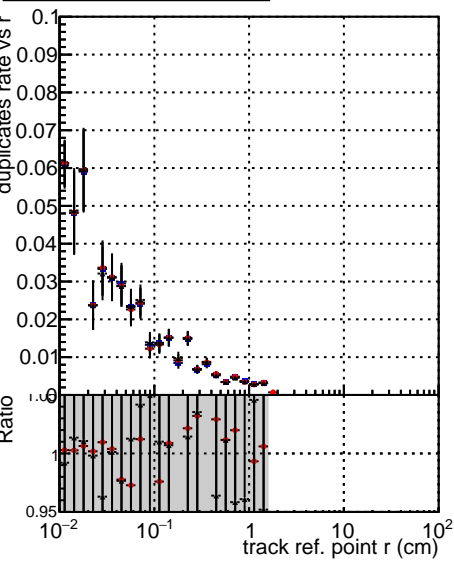

Fake rate vs vertpos**Duplicates Rate vs vertpos****Pileup rate vs vertpos**

— + DQM_mkFit_TTbarPU50_extractedGeoms_rescaleError100
— + DQM_mkFit_TTbarPU50_extractedGeoms_rescaleError100_pTCutOverlap0p0
— + DQM_mkFit_TTbarPU50_extractedGeoms_rescaleError100_dynamicChi2CutOverlap

Fake rate vs v**Fake rate vs. sim PV z****Duplicates Rate vs sim PV z****Pileup rate vs. sim PV z**