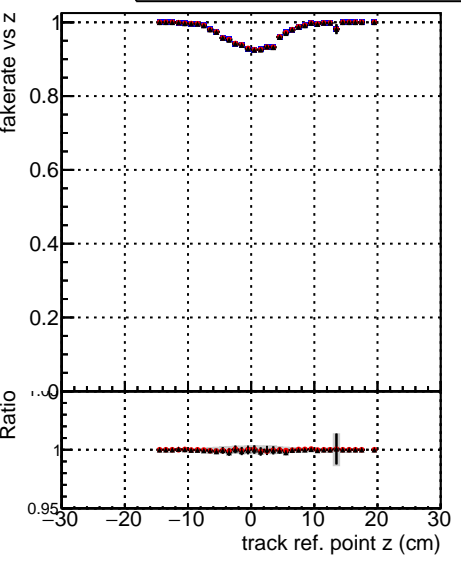

Fake rate vs vertpos**Duplicates Rate vs vertpos****Pileup rate vs vertpos**

— + DQM_mkFit_TTbarPU50_extractedGeoms_rescaleError100
— + DQM_mkFit_TTbarPU50_extractedGeoms_rescaleError100_pTCutOverlap0p0
— + DQM_mkFit_TTbarPU50_extractedGeoms_rescaleError100_dynamicChi2CutOverlap

Fake rate vs v**Fake rate vs. sim PV z****Duplicates Rate vs sim PV z****Pileup rate vs. sim PV z**