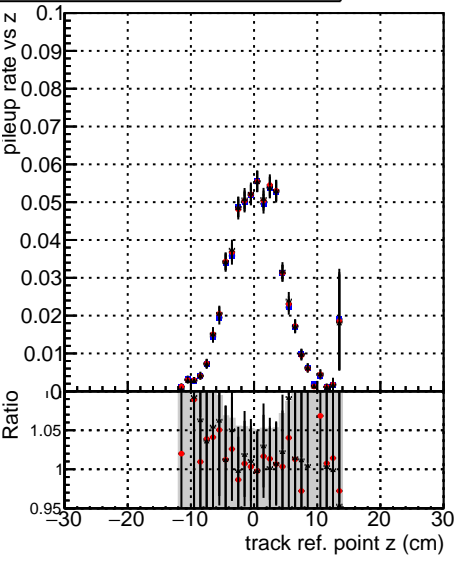

Fake rate vs vertpos**Duplicates Rate vs vertpos****Pileup rate vs vertpos**

— + DQM_mkFit_TTbarPU50_extractedGeoms_rescaleError100
— + DQM_mkFit_TTbarPU50_extractedGeoms_rescaleError100_pTCutOverlap0p0
— + DQM_mkFit_TTbarPU50_extractedGeoms_rescaleError100_dynamicChi2CutOverlap

Fake rate vs v**Fake rate vs. sim PV z****Duplicates Rate vs sim PV z****Pileup rate vs. sim PV z**