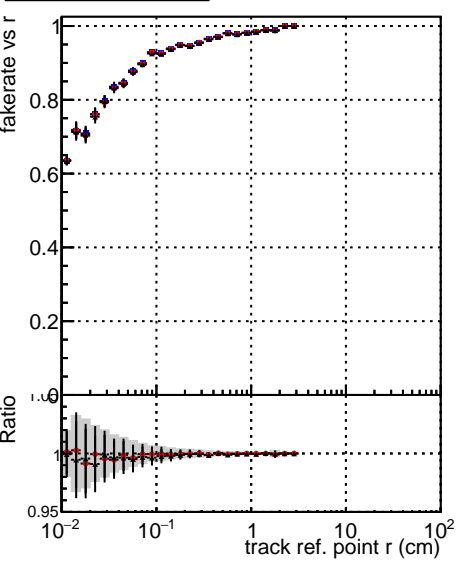

Fake rate vs vertpos**Duplicates Rate vs vertpos****Pileup rate vs vertpos**

— + DQM_mkFit_TTbarPU50_extractedGeoms_rescaleError100
— + DQM_mkFit_TTbarPU50_extractedGeoms_rescaleError100_pTCutOverlap0p0
— + DQM_mkFit_TTbarPU50_extractedGeoms_rescaleError100_dynamicChi2CutOverlap

Fake rate vs v**Fake rate vs. sim PV z****Duplicates Rate vs sim PV z****Pileup rate vs. sim PV z**