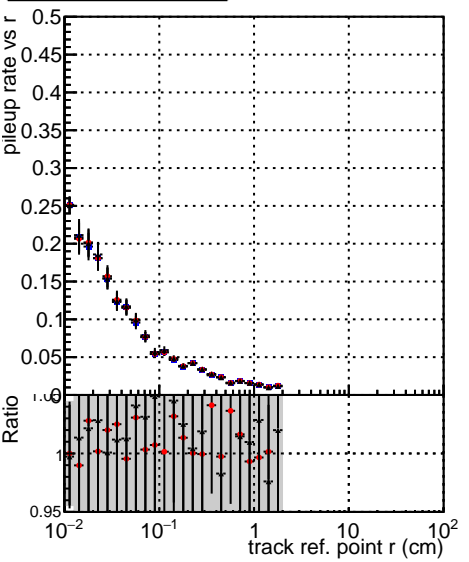

Fake rate vs vertpos**Duplicates Rate vs vertpos****Pileup rate vs vertpos**

— + DQM_mkFit_TTbarPU50_extractedGeoms_rescaleError100
— + DQM_mkFit_TTbarPU50_extractedGeoms_rescaleError100_pTCutOverlap0p0
— + DQM_mkFit_TTbarPU50_extractedGeoms_rescaleError100_dynamicChi2CutOverlap

Fake rate vs v**Fake rate vs. sim PV z****Duplicates Rate vs sim PV z****Pileup rate vs. sim PV z**