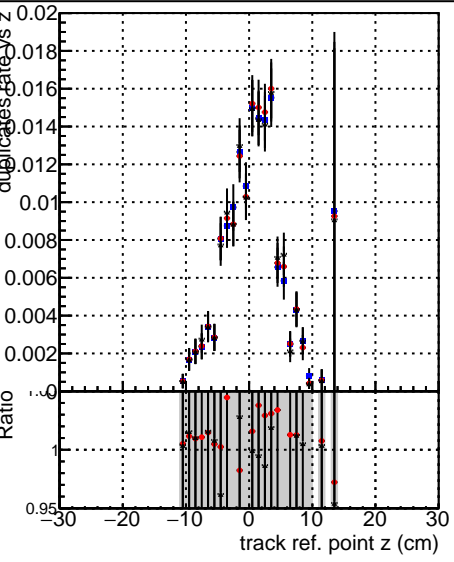

Fake rate vs vertpos**Duplicates Rate vs vertpos****Pileup rate vs vertpos**

— + DQM_mkFit_TTbarPU50_extractedGeoms_rescaleError100
— + DQM_mkFit_TTbarPU50_extractedGeoms_rescaleError100_pTCutOverlap0p0
— + DQM_mkFit_TTbarPU50_extractedGeoms_rescaleError100_dynamicChi2CutOverlap

Fake rate vs v**Fake rate vs. sim PV z****Duplicates Rate vs sim PV z****Pileup rate vs. sim PV z**