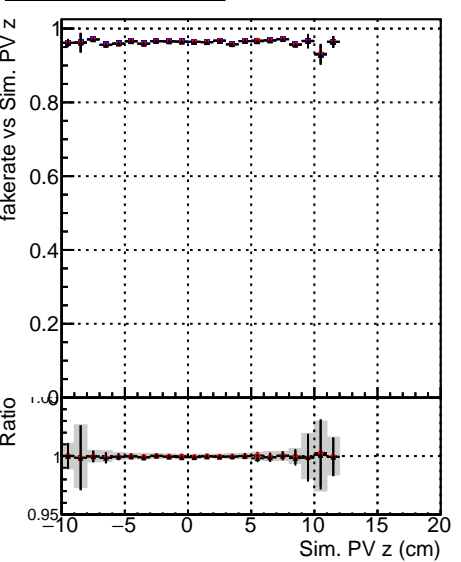

Fake rate vs vertpos**Duplicates Rate vs vertpos****Pileup rate vs vertpos**

— + DQM_mkFit_TTbarPU50_extractedGeoms_rescaleError100
— + DQM_mkFit_TTbarPU50_extractedGeoms_rescaleError100_pTCutOverlap0p0
— + DQM_mkFit_TTbarPU50_extractedGeoms_rescaleError100_dynamicChi2CutOverlap

Fake rate vs v**Fake rate vs. sim PV z****Duplicates Rate vs sim PV z****Pileup rate vs. sim PV z**