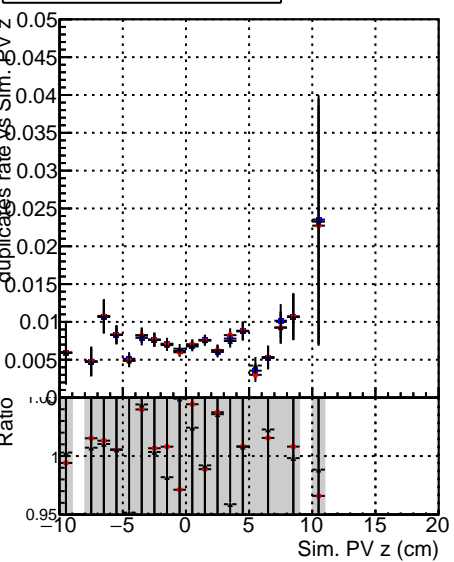

Fake rate vs vertpos**Duplicates Rate vs vertpos****Pileup rate vs vertpos**

— + DQM_mkFit_TTbarPU50_extractedGeoms_rescaleError100
— + DQM_mkFit_TTbarPU50_extractedGeoms_rescaleError100_pTCutOverlap0p0
— + DQM_mkFit_TTbarPU50_extractedGeoms_rescaleError100_dynamicChi2CutOverlap

Fake rate vs v**Fake rate vs. sim PV z****Duplicates Rate vs sim PV z****Pileup rate vs. sim PV z**