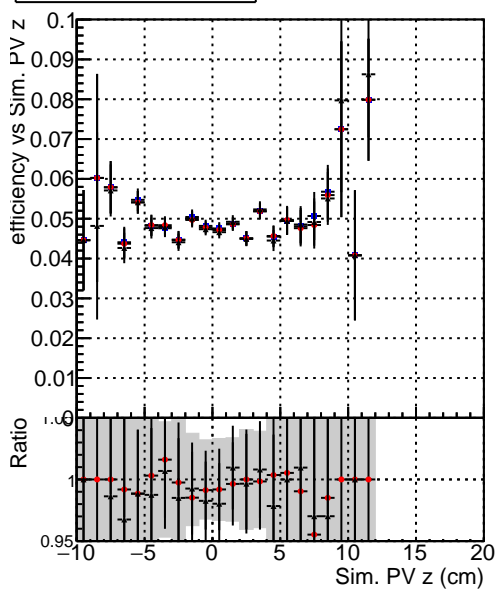

Efficiency vs. sim PV z