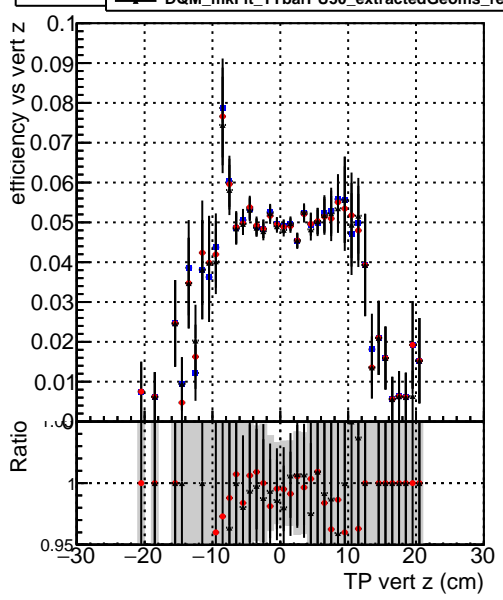

Efficiency vs. sim PV z

Efficiency vs vert z