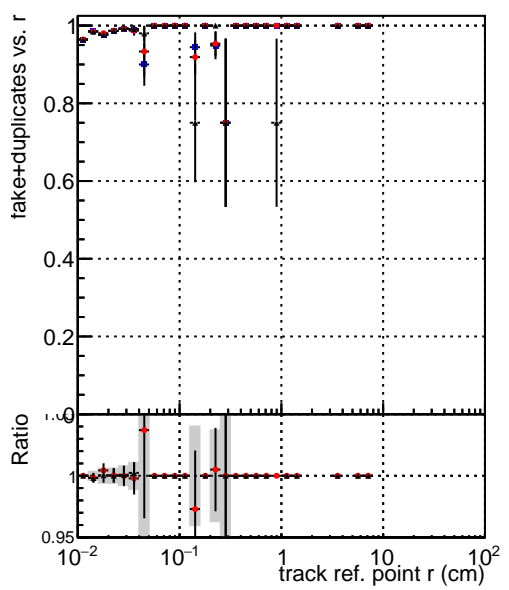

fake+duplicates vs vert r