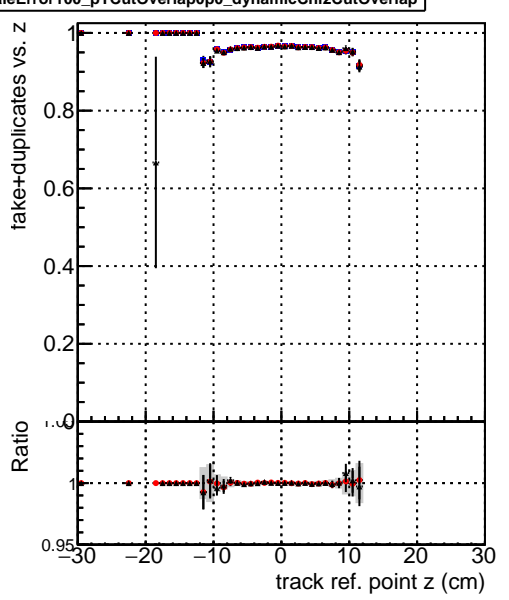

fake+duplicates vs Sim. PV z