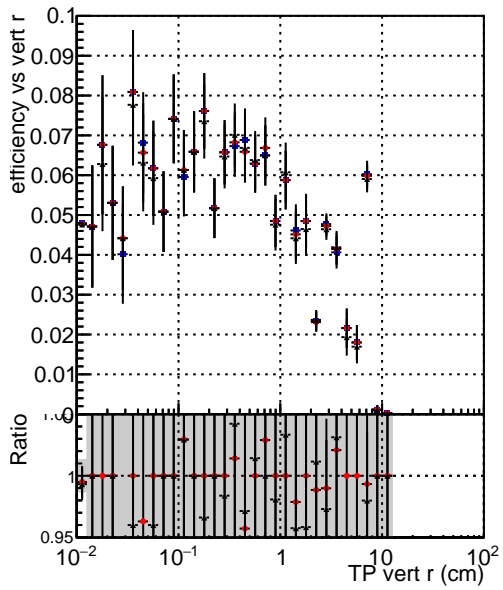

Efficiency vs vert z

Efficiency vs vertpos