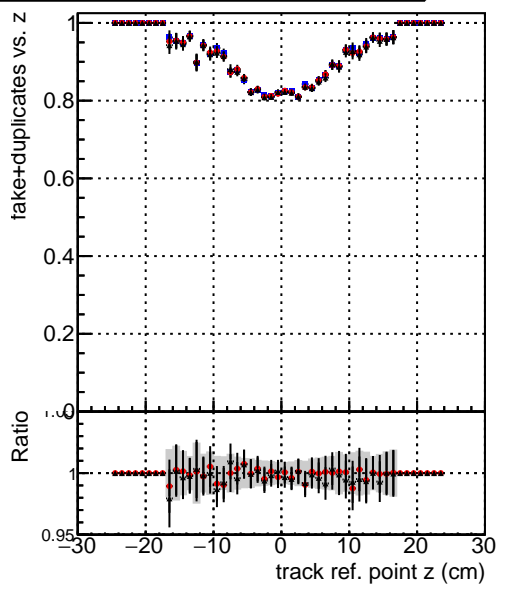

**Efficiency vs vertpos****fake+duplicates vs vert r****Efficiency**

- DQM\_mkFit\_TTbarPU50\_extractedGeoms\_rescaleError100
- DQM\_mkFit\_TTbarPU50\_extractedGeoms\_rescaleError100\_pTCutOverlap0p0
- DQM\_mkFit\_TTbarPU50\_extractedGeoms\_rescaleError100\_pTCutOverlap0p0\_dynamicChi2CutOverlap

**Efficiency vs. sim PV z****fake+duplicates vs Sim. PV z**