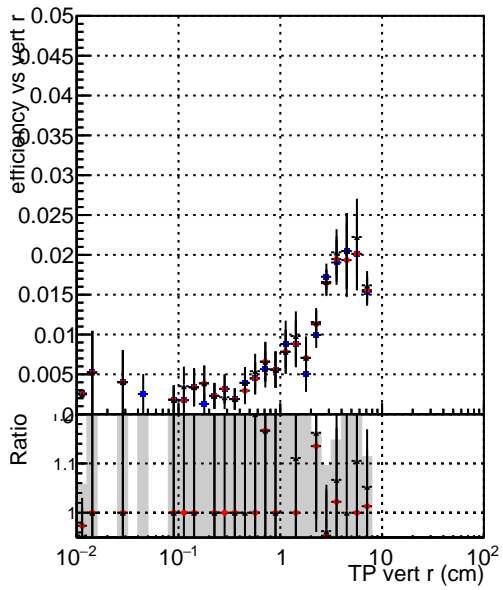

**Efficiency vs vertpos****fake+duplicates vs vert r****Efficiency**

- DQM\_mkFit\_TTbarPU50\_extractedGeoms\_rescaleError100
- DQM\_mkFit\_TTbarPU50\_extractedGeoms\_rescaleError100\_pTCutOverlap0p0
- DQM\_mkFit\_TTbarPU50\_extractedGeoms\_rescaleError100\_pTCutOverlap0p0\_dynamicChi2CutOverlap

**Efficiency vs. sim PV z****fake+duplicates vs Sim. PV z**