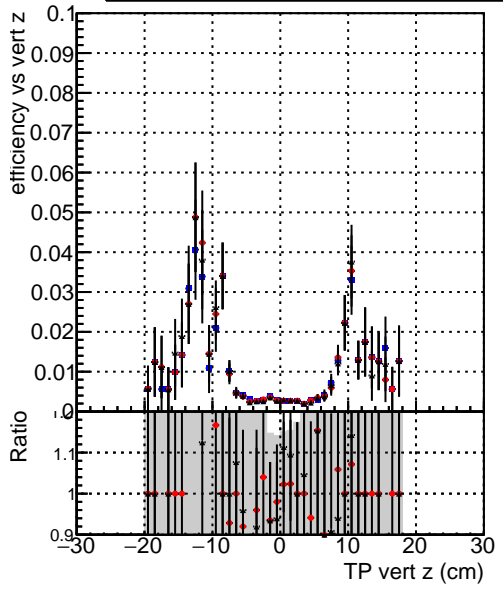

**Efficiency vs vertpos****fake+duplicates vs vert r****Efficiency**

- DQM\_mkFit\_TTbarPU50\_extractedGeoms\_rescaleError100
- DQM\_mkFit\_TTbarPU50\_extractedGeoms\_rescaleError100\_pTCutOverlap0p0
- DQM\_mkFit\_TTbarPU50\_extractedGeoms\_rescaleError100\_pTCutOverlap0p0\_dynamicChi2CutOverlap

**Efficiency vs. sim PV z****fake+duplicates vs Sim. PV z**