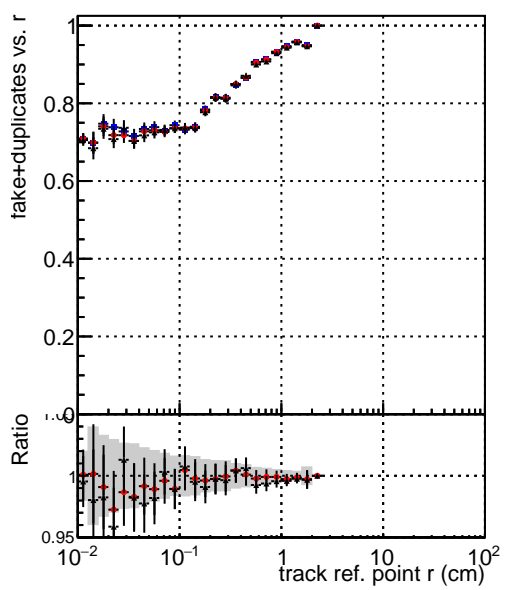

**Efficiency vs vertpos****fake+duplicates vs vert r****Efficiency**

- DQM\_mkFit\_TTbarPU50\_extractedGeoms\_rescaleError100
- DQM\_mkFit\_TTbarPU50\_extractedGeoms\_rescaleError100\_pTCutOverlap0p0
- DQM\_mkFit\_TTbarPU50\_extractedGeoms\_rescaleError100\_pTCutOverlap0p0\_dynamicChi2CutOverlap

**Efficiency vs. sim PV z****fake+duplicates vs Sim. PV z**