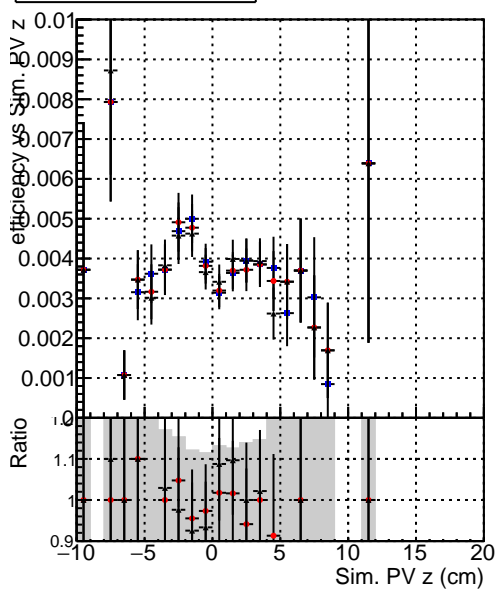

**Efficiency vs vertpos****fake+duplicates vs vert r****Efficiency**

- DQM\_mkFit\_TTbarPU50\_extractedGeoms\_rescaleError100
- DQM\_mkFit\_TTbarPU50\_extractedGeoms\_rescaleError100\_pTCutOverlap0p0
- DQM\_mkFit\_TTbarPU50\_extractedGeoms\_rescaleError100\_pTCutOverlap0p0\_dynamicChi2CutOverlap

**Efficiency vs. sim PV z****fake+duplicates vs Sim. PV z**