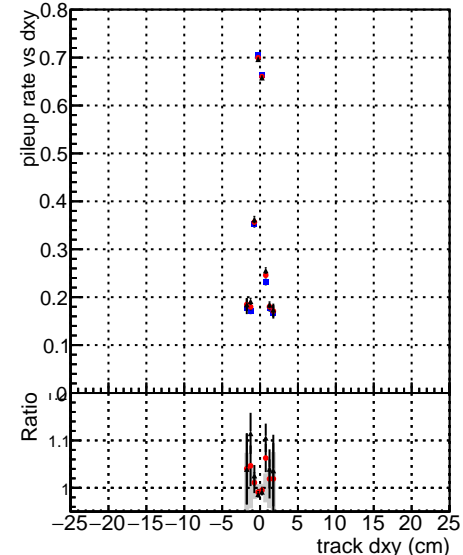

**Fake rate vs dxy****Duplicates Rate vs Dxy****Pileup rate vs dxy**

—●— DGM mkFit TTbar PU50 extracted Geoms rescale Error100  
—●— DGM mkFit TTbar PU50 extracted Geoms rescale Error100 pTCutOverlap0p0  
—●— DGM mkFit TTbar PU50 extracted Geoms rescale Error100 dynamicChi2CutOverlap