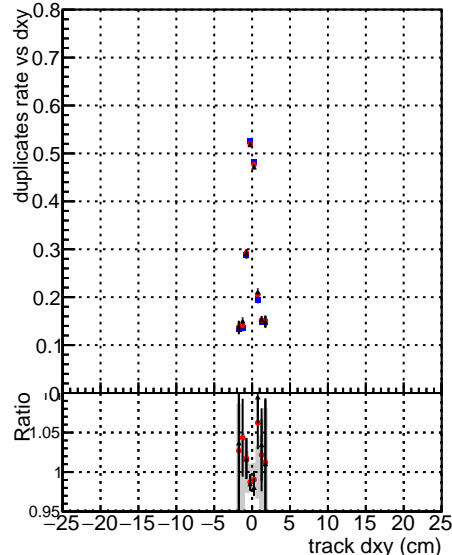

**Fake rate vs dxy****Duplicates Rate vs Dxy****Pileup rate vs dxy**

—●— DGM mkFit TTbar PU50 extracted Geoms rescale Error100  
—●— DGM mkFit TTbar PU50 extracted Geoms rescale Error100 pTCutOverlap0p0  
—●— DGM mkFit TTbar PU50 extracted Geoms rescale Error100 dynamicChi2CutOverlap