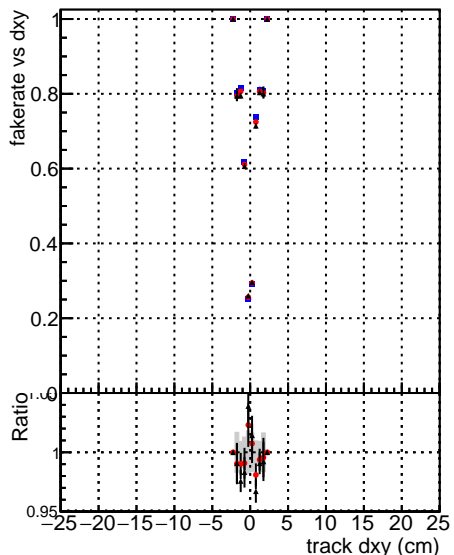

**Fake rate vs dxy****Duplicates Rate vs Dxy****Pileup rate vs dxy**

—●— DGM mkFit TTbar PU50 extracted Geoms rescale Error100  
—●— DGM mkFit TTbar PU50 extracted Geoms rescale Error100 pTCutOverlap0p0  
—●— DGM mkFit TTbar PU50 extracted Geoms rescale Error100 dynamicChi2CutOverlap