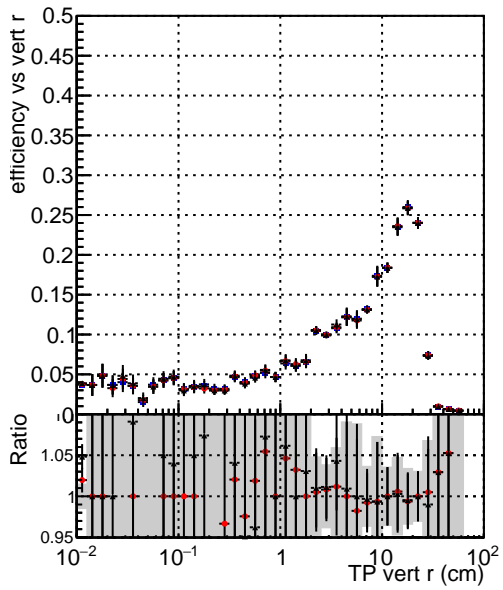

Efficiency vs vertpos**fake+duplicates vs vert r****Efficiency vs vert z****fake+duplicates vs vert z****Efficiency vs. sim PV z****fake+duplicates vs Sim. PV z**

—•— DQM_mkFit_TTbarPU50_extractedGeoms_rescaleError100
—•— DQM_mkFit_TTbarPU50_extractedGeoms_rescaleError100_pTCutOverlap0p0
—•— DQM_mkFit_TTbarPU50_extractedGeoms_rescaleError100_pTCutOverlap0p0_dynamicChi2CutOverlap