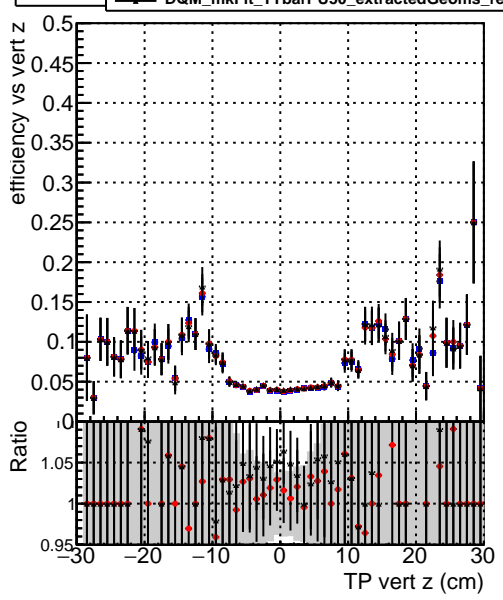

Efficiency vs vertpos**fake+duplicates vs vert r****Efficiency vs vert z****fake+duplicates vs vert z****Efficiency vs. sim PV z****fake+duplicates vs Sim. PV z**

—•— DQM_mkFit_TTbarPU50_extractedGeoms_rescaleError100
—•— DQM_mkFit_TTbarPU50_extractedGeoms_rescaleError100_pTCutOverlap0p0
—•— DQM_mkFit_TTbarPU50_extractedGeoms_rescaleError100_pTCutOverlap0p0_dynamicChi2CutOverlap