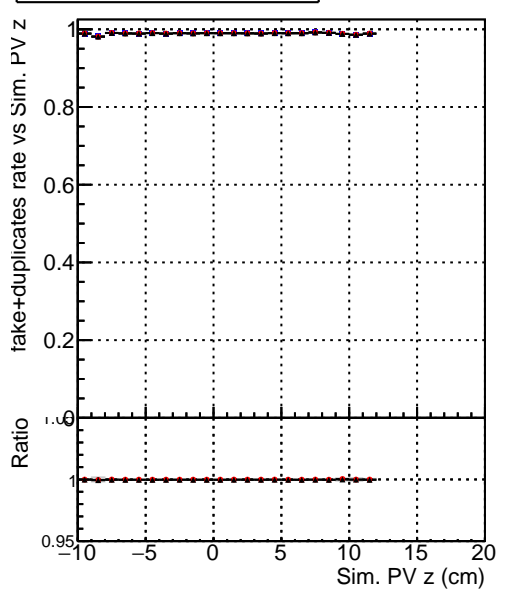

Efficiency vs vertpos**fake+duplicates vs vert r****Efficiency vs vert z****fake+duplicates vs vert z****Efficiency vs. sim PV z****fake+duplicates vs Sim. PV z**

—•— DQM_mkFit_TTbarPU50_extractedGeoms_rescaleError100
—•— DQM_mkFit_TTbarPU50_extractedGeoms_rescaleError100_pTCutOverlap0p0
—•— DQM_mkFit_TTbarPU50_extractedGeoms_rescaleError100_pTCutOverlap0p0_dynamicChi2CutOverlap