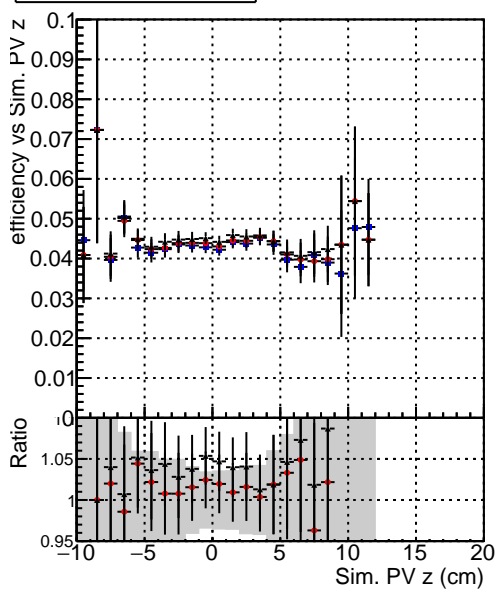

Efficiency vs vertpos**fake+duplicates vs vert r****Efficiency vs vert z****fake+duplicates vs vert z****Efficiency vs. sim PV z****fake+duplicates vs Sim. PV z**

—•— DQM_mkFit_TTbarPU50_extractedGeoms_rescaleError100
—•— DQM_mkFit_TTbarPU50_extractedGeoms_rescaleError100_pTCutOverlap0p0
—•— DQM_mkFit_TTbarPU50_extractedGeoms_rescaleError100_pTCutOverlap0p0_dynamicChi2CutOverlap