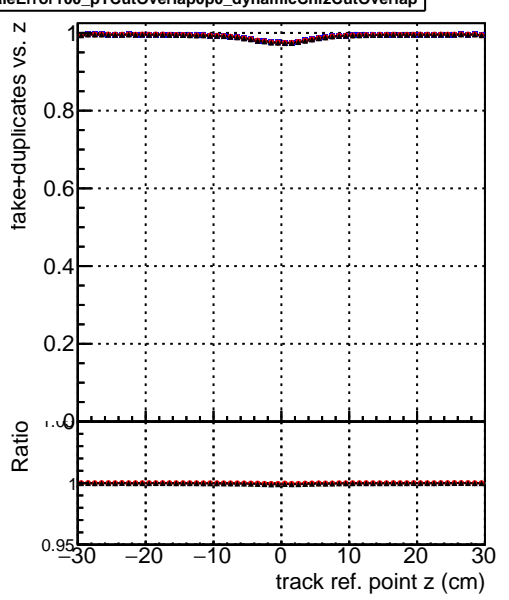

Efficiency vs vertpos**fake+duplicates vs vert r****Efficiency vs vert z****fake+duplicates vs vert z****Efficiency vs. sim PV z****fake+duplicates vs Sim. PV z**

—•— DQM_mkFit_TTbarPU50_extractedGeoms_rescaleError100
—•— DQM_mkFit_TTbarPU50_extractedGeoms_rescaleError100_pTCutOverlap0p0
—•— DQM_mkFit_TTbarPU50_extractedGeoms_rescaleError100_pTCutOverlap0p0_dynamicChi2CutOverlap