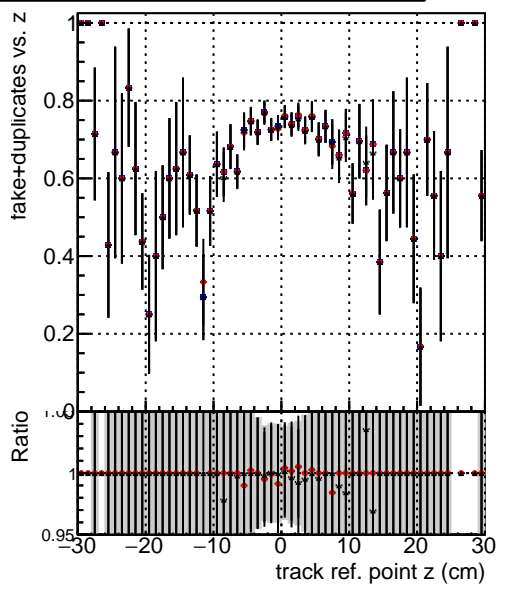

**Efficiency vs vertpos****fake+duplicates vs vert r****Efficiency**

- DQM\_mkFit\_TTbarPU50\_extractedGeoms\_rescaleError100
- DQM\_mkFit\_TTbarPU50\_extractedGeoms\_rescaleError100\_pTCutOverlap0p0
- DQM\_mkFit\_TTbarPU50\_extractedGeoms\_rescaleError100\_pTCutOverlap0p0\_dynamicChi2CutOverlap

**Efficiency vs. sim PV z****fake+duplicates vs Sim. PV z**