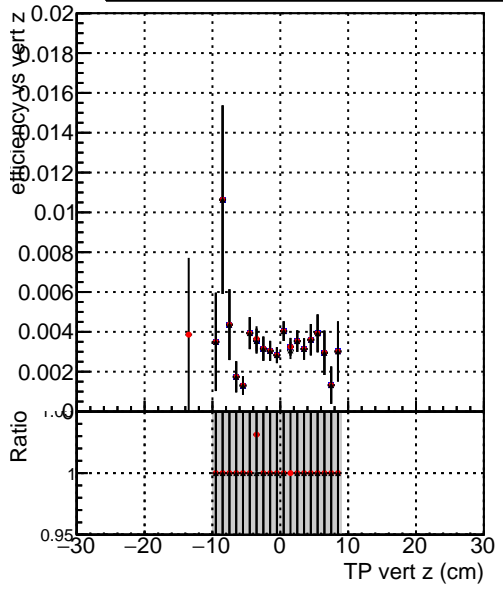

**Efficiency vs vertpos****fake+duplicates vs vert r****Efficiency**

- DQM\_mkFit\_TTbarPU50\_extractedGeoms\_rescaleError100
- DQM\_mkFit\_TTbarPU50\_extractedGeoms\_rescaleError100\_pTCutOverlap0p0
- DQM\_mkFit\_TTbarPU50\_extractedGeoms\_rescaleError100\_pTCutOverlap0p0\_dynamicChi2CutOverlap

**Efficiency vs. sim PV z****fake+duplicates vs Sim. PV z**