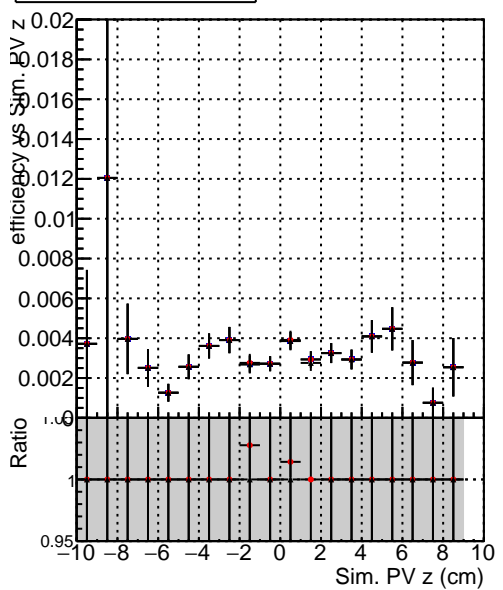

**Efficiency vs vertpos****fake+duplicates vs vert r****Efficiency**

- DQM\_mkFit\_TTbarPU50\_extractedGeoms\_rescaleError100
- DQM\_mkFit\_TTbarPU50\_extractedGeoms\_rescaleError100\_pTCutOverlap0p0
- DQM\_mkFit\_TTbarPU50\_extractedGeoms\_rescaleError100\_pTCutOverlap0p0\_dynamicChi2CutOverlap

**Efficiency vs. sim PV z****fake+duplicates vs Sim. PV z**