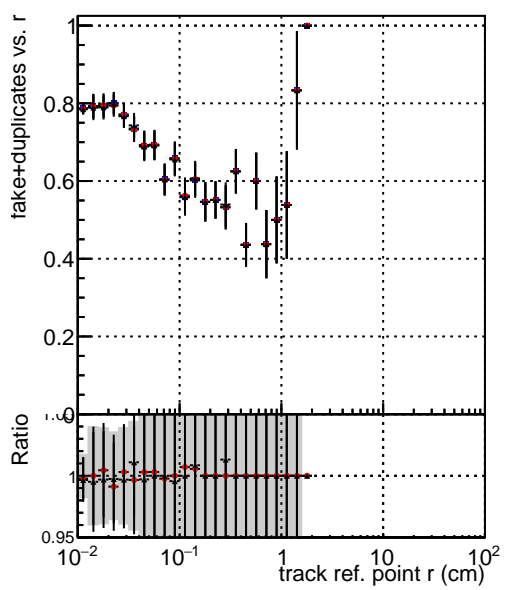

**Efficiency vs vertpos****fake+duplicates vs vert r****Efficiency**

- DQM\_mkFit\_TTbarPU50\_extractedGeoms\_rescaleError100
- DQM\_mkFit\_TTbarPU50\_extractedGeoms\_rescaleError100\_pTCutOverlap0p0
- DQM\_mkFit\_TTbarPU50\_extractedGeoms\_rescaleError100\_pTCutOverlap0p0\_dynamicChi2CutOverlap

**Efficiency vs. sim PV z****fake+duplicates vs Sim. PV z**