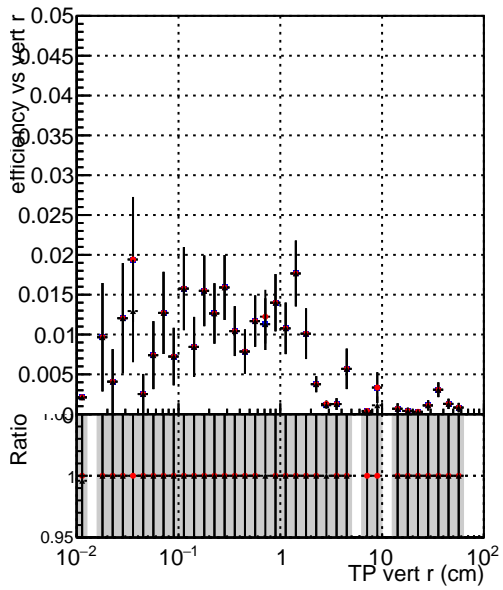

**Efficiency vs vertpos****fake+duplicates vs vert r****Efficiency**

- DQM\_mkFit\_TTbarPU50\_extractedGeoms\_rescaleError100
- DQM\_mkFit\_TTbarPU50\_extractedGeoms\_rescaleError100\_pTCutOverlap0p0
- DQM\_mkFit\_TTbarPU50\_extractedGeoms\_rescaleError100\_pTCutOverlap0p0\_dynamicChi2CutOverlap

**Efficiency vs. sim PV z****fake+duplicates vs Sim. PV z**