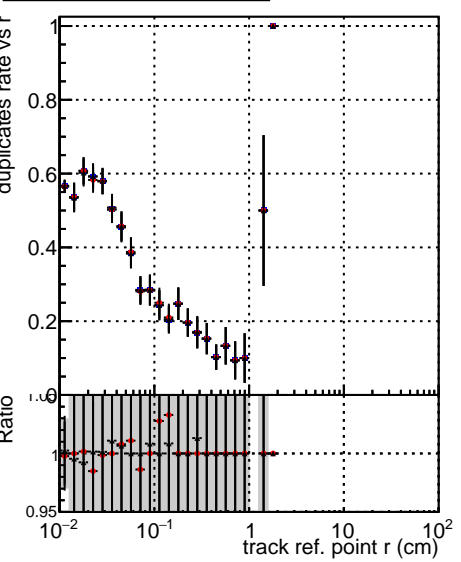

**Fake rate vs vertpos****Duplicates Rate vs vertpos****Pileup rate vs vertpos**

—●— DQM\_mkFit\_TTbarPU50\_extractedGeoms\_rescaleError100  
—●— DQM\_mkFit\_TTbarPU50\_extractedGeoms\_rescaleError100\_pTCutOverlap0p0  
—●— DQM\_mkFit\_TTbarPU50\_extractedGeoms\_rescaleError100\_dynamicChi2CutOverlap

**Fake rate vs v****Fake rate vs. sim PV z**