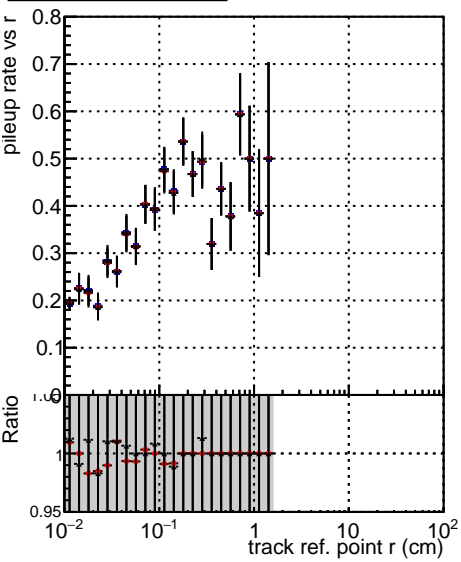

**Fake rate vs vertpos****Duplicates Rate vs vertpos****Pileup rate vs vertpos**

—●— DQM\_mkFit\_TTbarPU50\_extractedGeoms\_rescaleError100  
—●— DQM\_mkFit\_TTbarPU50\_extractedGeoms\_rescaleError100\_pTCutOverlap0p0  
—●— DQM\_mkFit\_TTbarPU50\_extractedGeoms\_rescaleError100\_dynamicChi2CutOverlap

**Fake rate vs v****Fake rate vs. sim PV z**