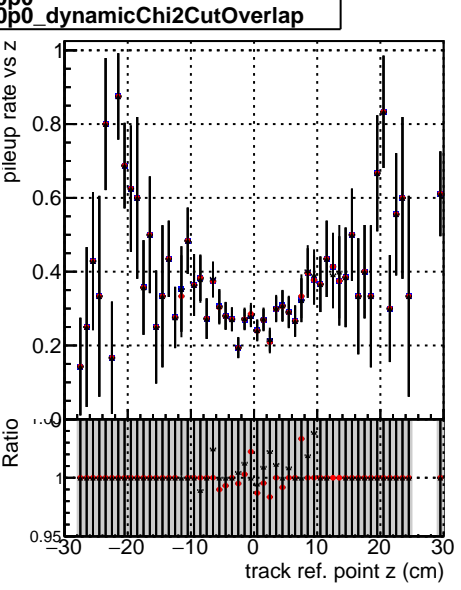

**Fake rate vs vertpos****Duplicates Rate vs vertpos****Pileup rate vs vertpos**

—●— DQM\_mkFit\_TTbarPU50\_extractedGeoms\_rescaleError100  
—●— DQM\_mkFit\_TTbarPU50\_extractedGeoms\_rescaleError100\_pTCutOverlap0p0  
—●— DQM\_mkFit\_TTbarPU50\_extractedGeoms\_rescaleError100\_dynamicChi2CutOverlap

**Fake rate vs v****Fake rate vs. sim PV z**