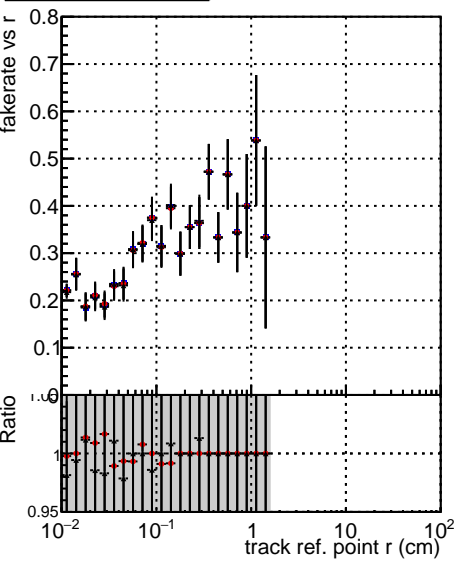

**Fake rate vs vertpos****Duplicates Rate vs vertpos****Pileup rate vs vertpos**

—●— DQM\_mkFit\_TTbarPU50\_extractedGeoms\_rescaleError100  
—●— DQM\_mkFit\_TTbarPU50\_extractedGeoms\_rescaleError100\_pTCutOverlap0p0  
—●— DQM\_mkFit\_TTbarPU50\_extractedGeoms\_rescaleError100\_dynamicChi2CutOverlap

**Fake rate vs v****Fake rate vs. sim PV z**