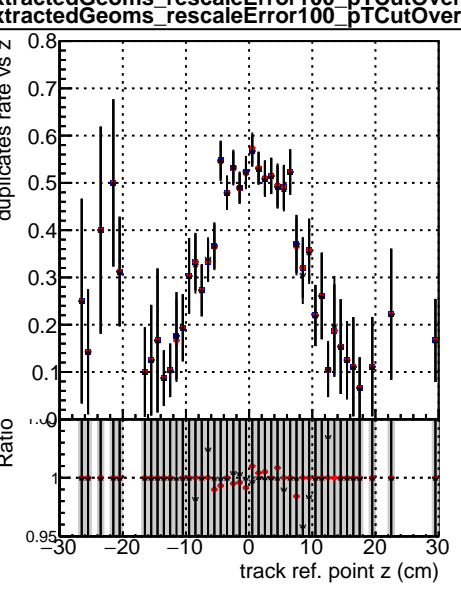

**Fake rate vs vertpos****Duplicates Rate vs vertpos****Pileup rate vs vertpos**

—●— DQM\_mkFit\_TTbarPU50\_extractedGeoms\_rescaleError100  
—●— DQM\_mkFit\_TTbarPU50\_extractedGeoms\_rescaleError100\_pTCutOverlap0p0  
—●— DQM\_mkFit\_TTbarPU50\_extractedGeoms\_rescaleError100\_dynamicChi2CutOverlap

**Fake rate vs v****Fake rate vs. sim PV z**