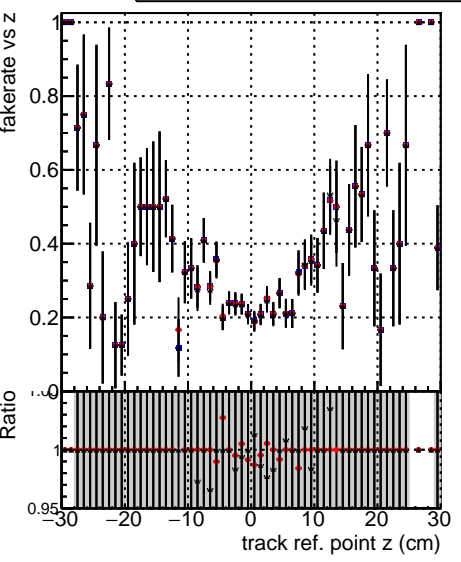

**Fake rate vs vertpos****Duplicates Rate vs vertpos****Pileup rate vs vertpos**

—●— DQM\_mkFit\_TTbarPU50\_extractedGeoms\_rescaleError100  
—●— DQM\_mkFit\_TTbarPU50\_extractedGeoms\_rescaleError100\_pTCutOverlap0p0  
—●— DQM\_mkFit\_TTbarPU50\_extractedGeoms\_rescaleError100\_dynamicChi2CutOverlap

**Fake rate vs v****Fake rate vs. sim PV z**