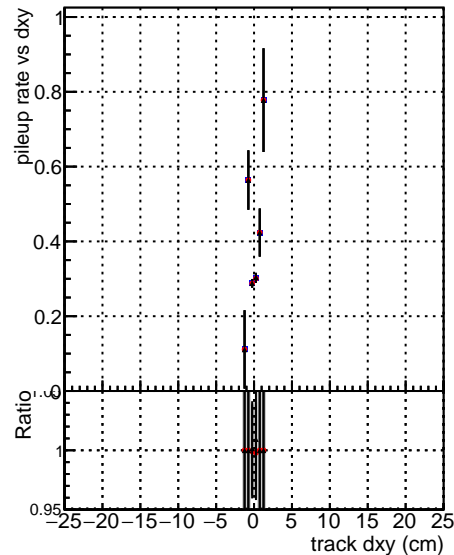

Fake rate vs dxy**Duplicates Rate vs Dxy****Pileup rate vs dxy**

— DGM mkFit TTbar PU50 extracted Geoms rescale Error100
— DGM mkFit TTbar PU50 extracted Geoms rescale Error100 pTCutOverlap0p0
— DGM mkFit TTbar PU50 extracted Geoms rescale Error100 dynamicChi2CutOverlap

Fake rate vs dz**Duplicates Rate vs Ddz****Pileup rate vs dz**