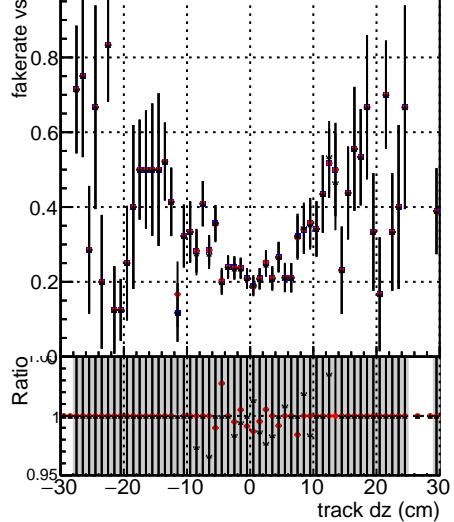

Fake rate vs dxy**Duplicates Rate vs Dxy****Pileup rate vs dxy**

— DGM mkFit TTbar PU50 extracted Geoms rescale Error100
— DGM mkFit TTbar PU50 extracted Geoms rescale Error100 pTCutOverlap0p0
— DGM mkFit TTbar PU50 extracted Geoms rescale Error100 dynamicChi2CutOverlap

Fake rate vs dz**Duplicates Rate vs Ddz****Pileup rate vs dz**