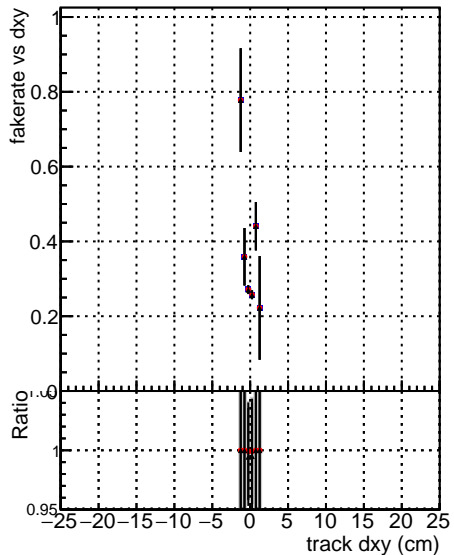

Fake rate vs dxy**Duplicates Rate vs Dxy****Pileup rate vs dxy**

— DGM mkFit TTbar PU50 extracted Geoms rescale Error100
— DGM mkFit TTbar PU50 extracted Geoms rescale Error100 pTCutOverlap0p0
— DGM mkFit TTbar PU50 extracted Geoms rescale Error100 dynamicChi2CutOverlap

Fake rate vs dz**Duplicates Rate vs Ddz****Pileup rate vs dz**