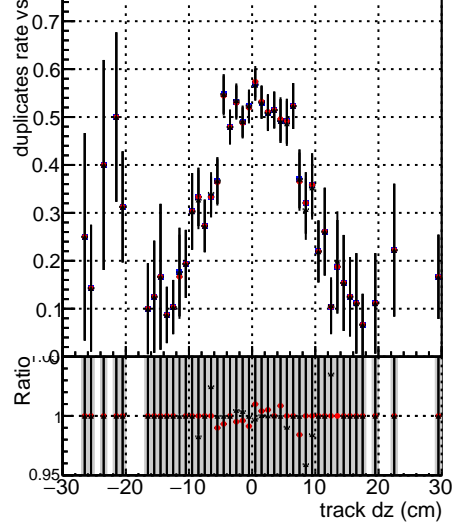

Fake rate vs dxy**Duplicates Rate vs Dxy****Pileup rate vs dxy**

— DGM mkFit TTbar PU50 extracted Geoms rescale Error100
— DGM mkFit TTbar PU50 extracted Geoms rescale Error100 pTCutOverlap0p0
— DGM mkFit TTbar PU50 extracted Geoms rescale Error100 dynamicChi2CutOverlap

Fake rate vs dz**Duplicates Rate vs Ddz****Pileup rate vs dz**