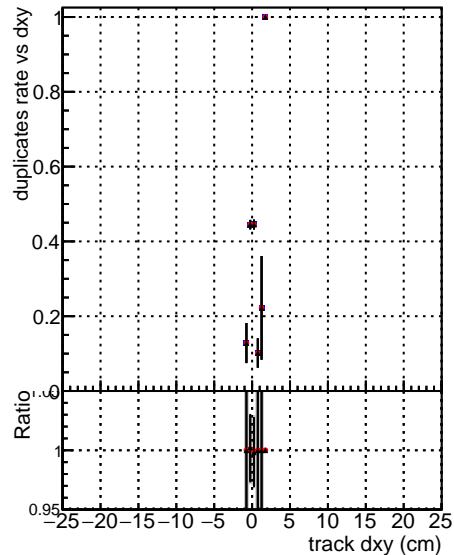

Fake rate vs dxy**Duplicates Rate vs Dxy****Pileup rate vs dxy**

— DGM mkFit TTbar PU50 extracted Geoms rescale Error100
— DGM mkFit TTbar PU50 extracted Geoms rescale Error100 pTCutOverlap0p0
— DGM mkFit TTbar PU50 extracted Geoms rescale Error100 dynamicChi2CutOverlap

Fake rate vs dz**Duplicates Rate vs Ddz****Pileup rate vs dz**