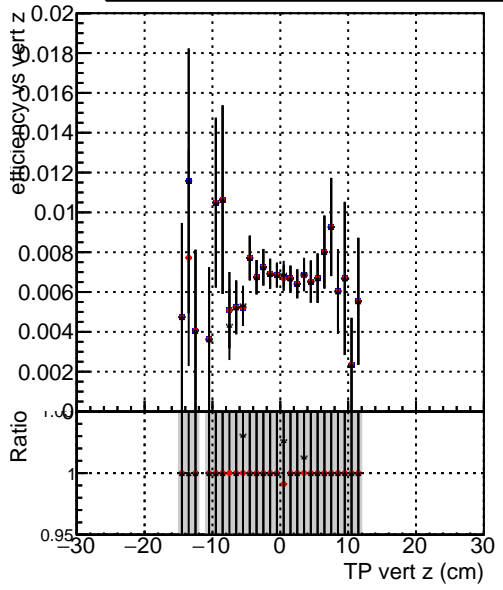

Efficiency vs vertpos**fake+duplicates vs vert r****Efficiency**

- DQM_mkFit_TTbarPU50_extractedGeoms_rescaleError100
- DQM_mkFit_TTbarPU50_extractedGeoms_rescaleError100_pTCutOverlap0p0
- DQM_mkFit_TTbarPU50_extractedGeoms_rescaleError100_pTCutOverlap0p0_dynamicChi2CutOverlap

**Efficiency vs. sim PV z****fake+duplicates vs Sim. PV z**