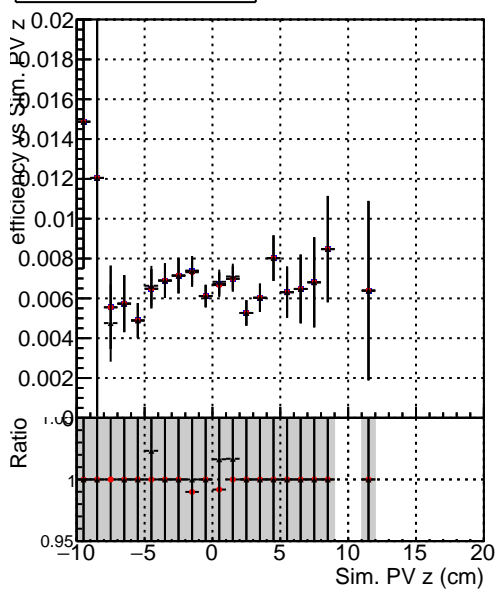

Efficiency vs vertpos**fake+duplicates vs vert r****Efficiency**

- DQM_mkFit_TTbarPU50_extractedGeoms_rescaleError100
- DQM_mkFit_TTbarPU50_extractedGeoms_rescaleError100_pTCutOverlap0p0
- DQM_mkFit_TTbarPU50_extractedGeoms_rescaleError100_pTCutOverlap0p0_dynamicChi2CutOverlap

**Efficiency vs. sim PV z****fake+duplicates vs Sim. PV z**