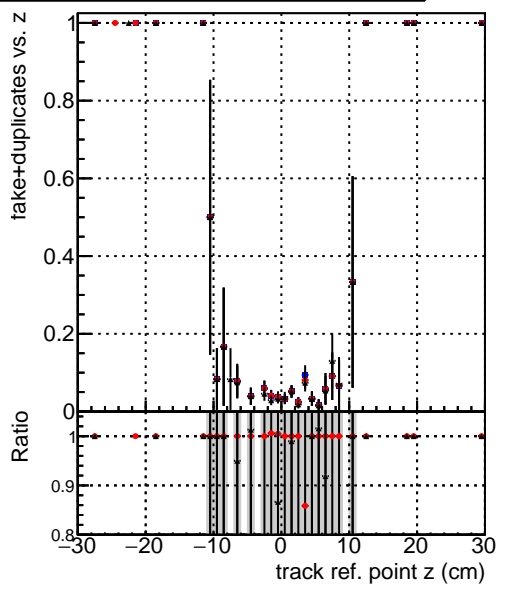

Efficiency vs vertpos**fake+duplicates vs vert r****Efficiency**

- DQM_mkFit_TTbarPU50_extractedGeoms_rescaleError100
- DQM_mkFit_TTbarPU50_extractedGeoms_rescaleError100_pTCutOverlap0p0
- DQM_mkFit_TTbarPU50_extractedGeoms_rescaleError100_pTCutOverlap0p0_dynamicChi2CutOverlap

**Efficiency vs. sim PV z****fake+duplicates vs Sim. PV z**