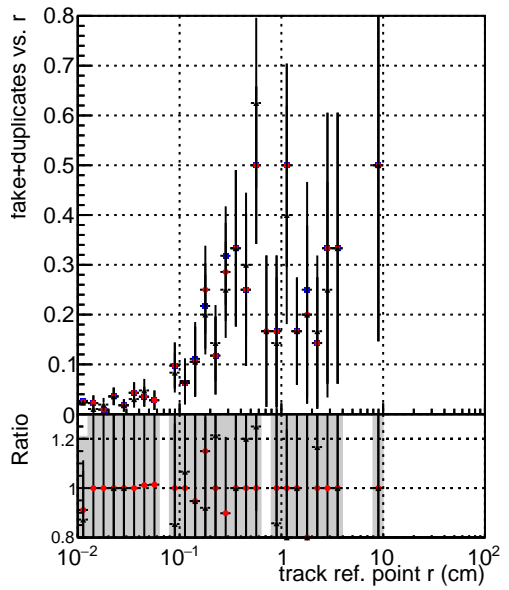

Efficiency vs vertpos**fake+duplicates vs vert r****Efficiency**

- DQM_mkFit_TTbarPU50_extractedGeoms_rescaleError100
- DQM_mkFit_TTbarPU50_extractedGeoms_rescaleError100_pTCutOverlap0p0
- DQM_mkFit_TTbarPU50_extractedGeoms_rescaleError100_pTCutOverlap0p0_dynamicChi2CutOverlap

**Efficiency vs. sim PV z****fake+duplicates vs Sim. PV z**