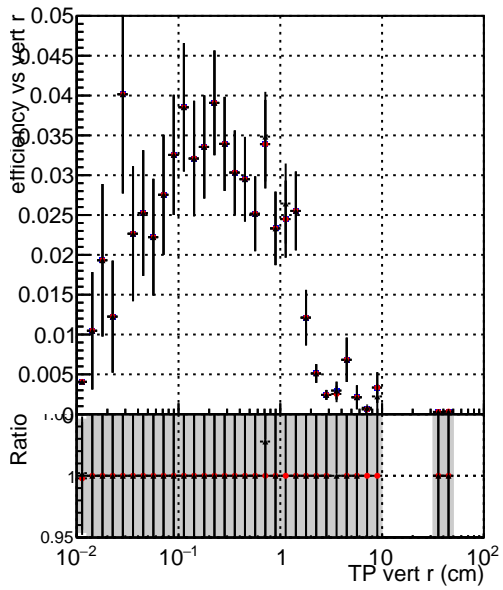

Efficiency vs vertpos**fake+duplicates vs vert r****Efficiency**

- DQM_mkFit_TTbarPU50_extractedGeoms_rescaleError100
- DQM_mkFit_TTbarPU50_extractedGeoms_rescaleError100_pTCutOverlap0p0
- DQM_mkFit_TTbarPU50_extractedGeoms_rescaleError100_pTCutOverlap0p0_dynamicChi2CutOverlap

**Efficiency vs. sim PV z****fake+duplicates vs Sim. PV z**