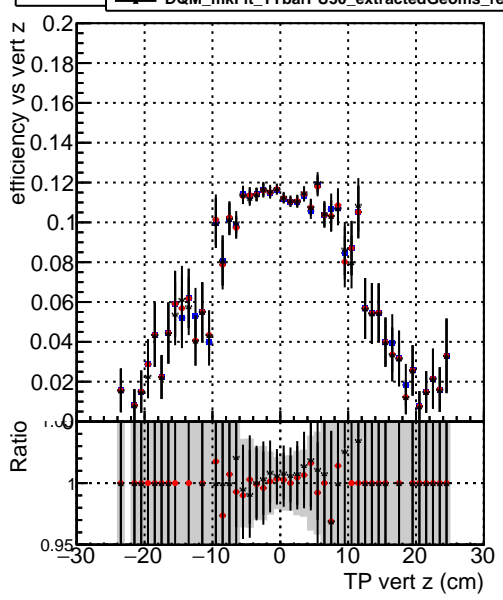

Efficiency vs vertpos**fake+duplicates vs vert r****Efficiency vs vert z****fake+duplicates vs Sim. PV z****Efficiency vs. sim PV z****fake+duplicates vs Sim. PV z**

—●— DQM_mkFit_TTbarPU50_extractedGeoms_rescaleError100
—●— DQM_mkFit_TTbarPU50_extractedGeoms_rescaleError100_pTCutOverlap0p0
—●— DQM_mkFit_TTbarPU50_extractedGeoms_rescaleError100_pTCutOverlap0p0_dynamicChi2CutOverlap