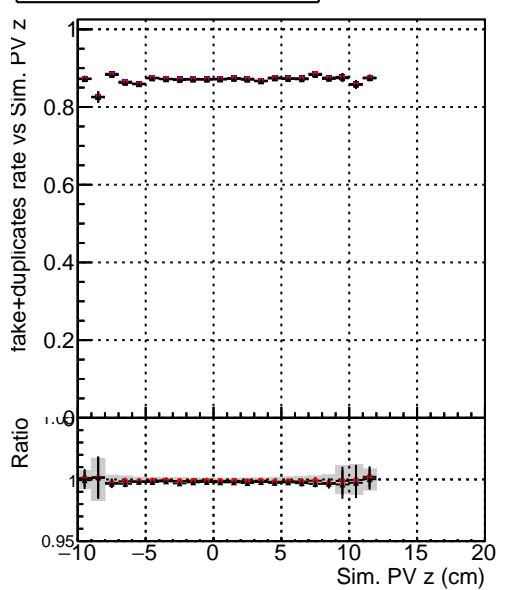

Efficiency vs vertpos**fake+duplicates vs vert r****Efficiency vs vert z****fake+duplicates vs Sim. PV z****Efficiency vs. sim PV z****fake+duplicates vs Sim. PV z**

—●— DQM_mkFit_TTbarPU50_extractedGeoms_rescaleError100
—●— DQM_mkFit_TTbarPU50_extractedGeoms_rescaleError100_pTCutOverlap0p0
—●— DQM_mkFit_TTbarPU50_extractedGeoms_rescaleError100_pTCutOverlap0p0_dynamicChi2CutOverlap