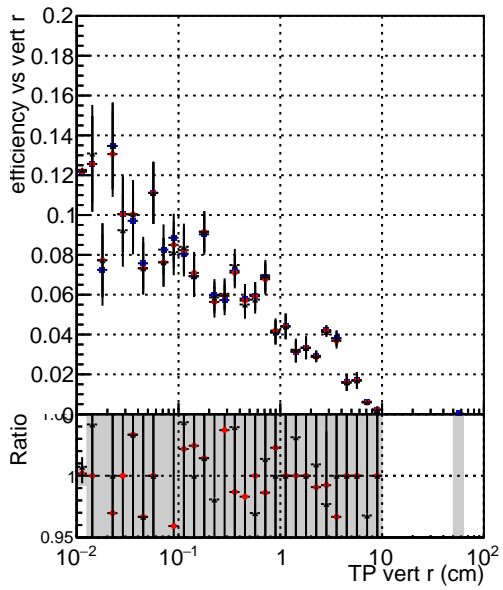

Efficiency vs vertpos**fake+duplicates vs vert r****Efficiency vs vert z****fake+duplicates vs Sim. PV z****Efficiency vs. sim PV z****fake+duplicates vs Sim. PV z**

—●— DQM_mkFit_TTbarPU50_extractedGeoms_rescaleError100
—●— DQM_mkFit_TTbarPU50_extractedGeoms_rescaleError100_pTCutOverlap0p0
—●— DQM_mkFit_TTbarPU50_extractedGeoms_rescaleError100_pTCutOverlap0p0_dynamicChi2CutOverlap