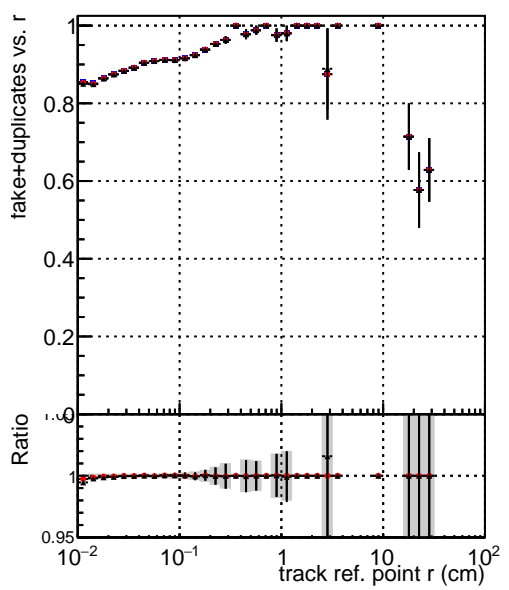

Efficiency vs vertpos**fake+duplicates vs vert r****Efficiency vs vert z****fake+duplicates vs Sim. PV z****Efficiency vs. sim PV z****fake+duplicates vs Sim. PV z**

—●— DQM_mkFit_TTbarPU50_extractedGeoms_rescaleError100
—●— DQM_mkFit_TTbarPU50_extractedGeoms_rescaleError100_pTCutOverlap0p0
—●— DQM_mkFit_TTbarPU50_extractedGeoms_rescaleError100_pTCutOverlap0p0_dynamicChi2CutOverlap