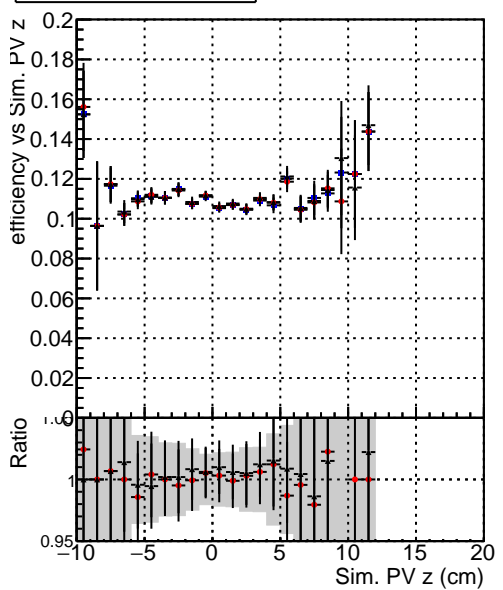

Efficiency vs vertpos**fake+duplicates vs vert r****Efficiency vs vert z****fake+duplicates vs Sim. PV z****Efficiency vs. sim PV z****fake+duplicates vs Sim. PV z**

—●— DQM_mkFit_TTbarPU50_extractedGeoms_rescaleError100
—●— DQM_mkFit_TTbarPU50_extractedGeoms_rescaleError100_pTCutOverlap0p0
—●— DQM_mkFit_TTbarPU50_extractedGeoms_rescaleError100_pTCutOverlap0p0_dynamicChi2CutOverlap