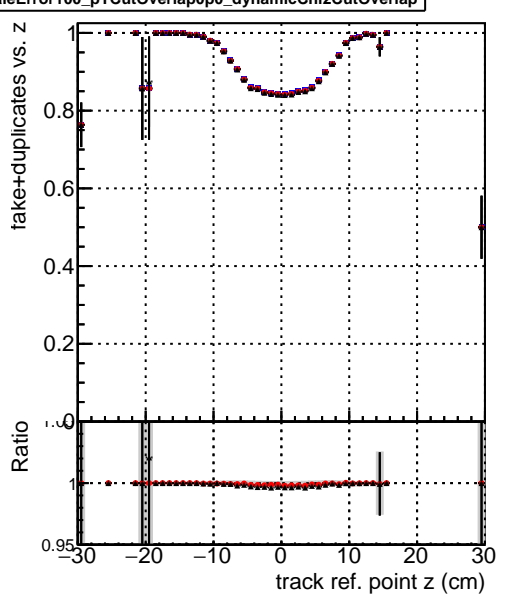

Efficiency vs vertpos**fake+duplicates vs vert r****Efficiency vs vert z****fake+duplicates vs Sim. PV z****Efficiency vs. sim PV z****fake+duplicates vs Sim. PV z**

—●— DQM_mkFit_TTbarPU50_extractedGeoms_rescaleError100
—●— DQM_mkFit_TTbarPU50_extractedGeoms_rescaleError100_pTCutOverlap0p0
—●— DQM_mkFit_TTbarPU50_extractedGeoms_rescaleError100_pTCutOverlap0p0_dynamicChi2CutOverlap