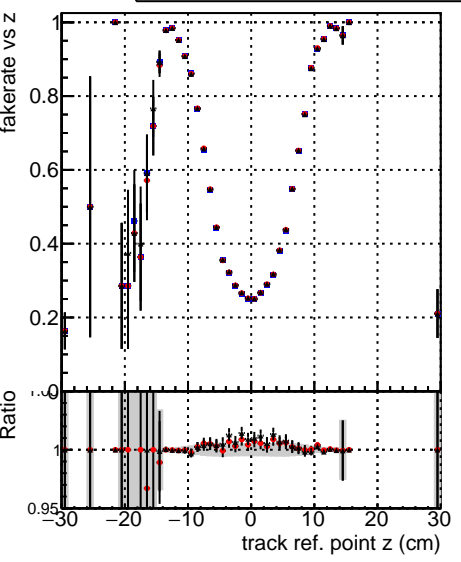

Fake rate vs vertpos**Duplicates Rate vs vertpos****Pileup rate vs vertpos**

Legend for Fake rate vs v, Duplicates Rate vs v, and Pileup rate vs v plots:

- Blue squares: DQM_mkFit_TTbarPU50_extractedGeoms_rescaleError100
- Red circles: DQM_mkFit_TTbarPU50_extractedGeoms_rescaleError100_pTCutOverlap0p0
- Black triangles: DQM_mkFit_TTbarPU50_extractedGeoms_rescaleError100_dynamicChi2CutOverlap

Fake rate vs v**Duplicates Rate vs v****Pileup rate vs v****Fake rate vs. sim PV z****Duplicates Rate vs sim PV z****Pileup rate vs. sim PV z**