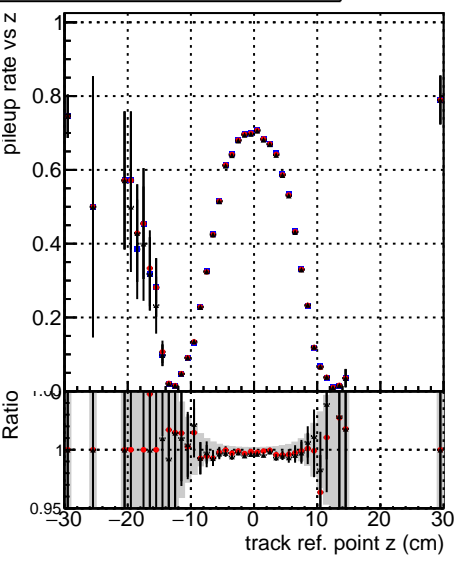

Fake rate vs vertpos**Duplicates Rate vs vertpos****Pileup rate vs vertpos**

Legend for Fake rate vs v, Duplicates Rate vs v, and Pileup rate vs v plots:

- Blue squares: DQM_mkFit_TTbarPU50_extractedGeoms_rescaleError100
- Red circles: DQM_mkFit_TTbarPU50_extractedGeoms_rescaleError100_pTCutOverlap0p0
- Black triangles: DQM_mkFit_TTbarPU50_extractedGeoms_rescaleError100_dynamicChi2CutOverlap

Fake rate vs v**Duplicates Rate vs v****Pileup rate vs v****Fake rate vs. sim PV z****Duplicates Rate vs sim PV z****Pileup rate vs. sim PV z**