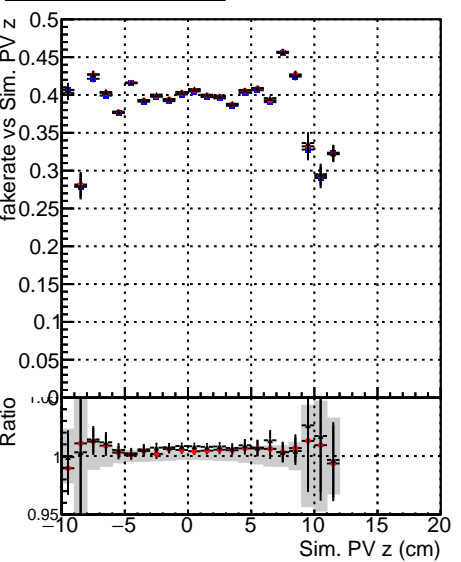

Fake rate vs vertpos**Duplicates Rate vs vertpos****Pileup rate vs vertpos**

Legend for Fake rate vs v, Duplicates Rate vs v, and Pileup rate vs v plots:

- Blue squares: DQM_mkFit_TTbarPU50_extractedGeoms_rescaleError100
- Red circles: DQM_mkFit_TTbarPU50_extractedGeoms_rescaleError100_pTCutOverlap0p0
- Black triangles: DQM_mkFit_TTbarPU50_extractedGeoms_rescaleError100_dynamicChi2CutOverlap

Fake rate vs v**Duplicates Rate vs v****Pileup rate vs v****Fake rate vs. sim PV z****Duplicates Rate vs sim PV z****Pileup rate vs. sim PV z**