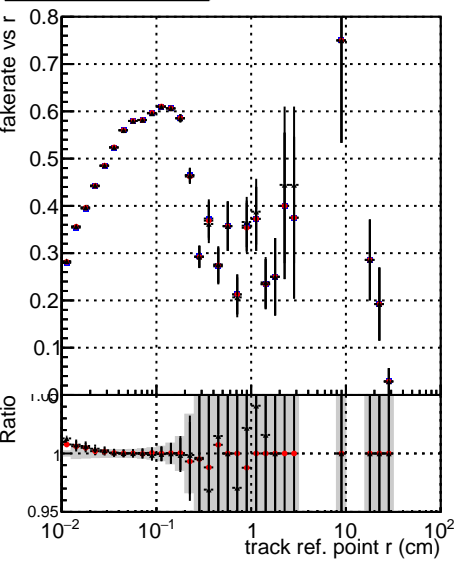

Fake rate vs vertpos**Duplicates Rate vs vertpos****Pileup rate vs vertpos**

Legend for Fake rate vs v, Duplicates Rate vs v, and Pileup rate vs v plots:

- Blue squares: DQM_mkFit_TTbarPU50_extractedGeoms_rescaleError100
- Red circles: DQM_mkFit_TTbarPU50_extractedGeoms_rescaleError100_pTCutOverlap0p0
- Black triangles: DQM_mkFit_TTbarPU50_extractedGeoms_rescaleError100_dynamicChi2CutOverlap

Fake rate vs v**Duplicates Rate vs v****Pileup rate vs v****Fake rate vs. sim PV z****Duplicates Rate vs sim PV z****Pileup rate vs. sim PV z**