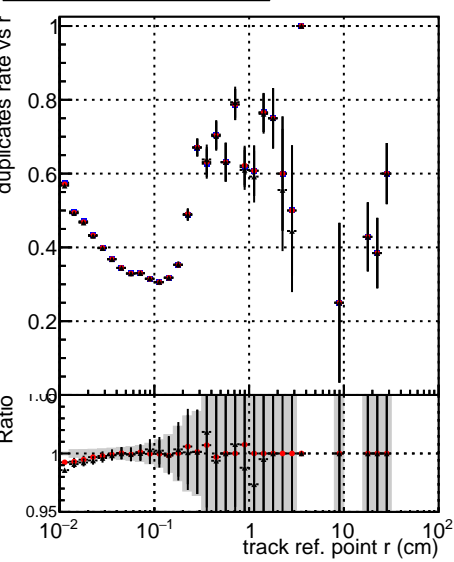

Fake rate vs vertpos**Duplicates Rate vs vertpos****Pileup rate vs vertpos**

Legend for Fake rate vs v, Duplicates Rate vs v, and Pileup rate vs v plots:

- Blue squares: DQM_mkFit_TTbarPU50_extractedGeoms_rescaleError100
- Red circles: DQM_mkFit_TTbarPU50_extractedGeoms_rescaleError100_pTCutOverlap0p0
- Black triangles: DQM_mkFit_TTbarPU50_extractedGeoms_rescaleError100_dynamicChi2CutOverlap

Fake rate vs v**Duplicates Rate vs v****Pileup rate vs v****Fake rate vs. sim PV z****Duplicates Rate vs sim PV z****Pileup rate vs. sim PV z**