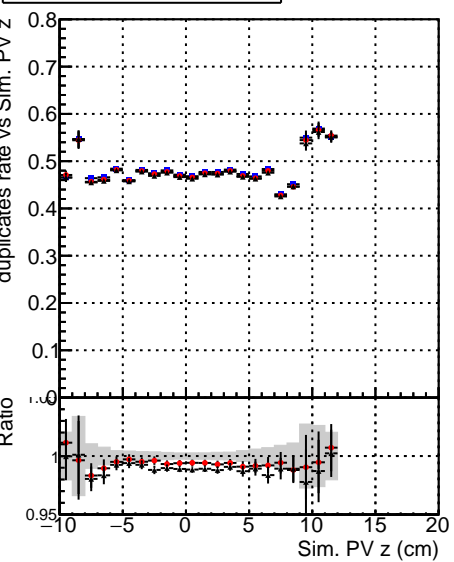

Fake rate vs vertpos**Duplicates Rate vs vertpos****Pileup rate vs vertpos**

Legend for Fake rate vs v, Duplicates Rate vs v, and Pileup rate vs v plots:

- Blue squares: DQM_mkFit_TTbarPU50_extractedGeoms_rescaleError100
- Red circles: DQM_mkFit_TTbarPU50_extractedGeoms_rescaleError100_pTCutOverlap0p0
- Black triangles: DQM_mkFit_TTbarPU50_extractedGeoms_rescaleError100_dynamicChi2CutOverlap

Fake rate vs v**Duplicates Rate vs v****Pileup rate vs v****Fake rate vs. sim PV z****Duplicates Rate vs sim PV z****Pileup rate vs. sim PV z**