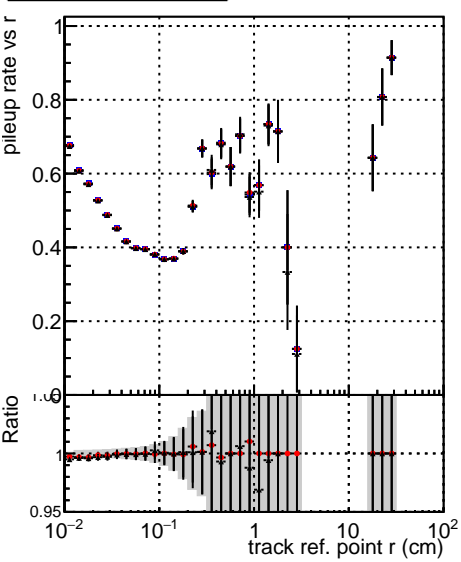

Fake rate vs vertpos**Duplicates Rate vs vertpos****Pileup rate vs vertpos**

Legend for Fake rate vs v, Duplicates Rate vs v, and Pileup rate vs v plots:

- Blue squares: DQM_mkFit_TTbarPU50_extractedGeoms_rescaleError100
- Red circles: DQM_mkFit_TTbarPU50_extractedGeoms_rescaleError100_pTCutOverlap0p0
- Black triangles: DQM_mkFit_TTbarPU50_extractedGeoms_rescaleError100_dynamicChi2CutOverlap

Fake rate vs v**Duplicates Rate vs v****Pileup rate vs v****Fake rate vs. sim PV z****Duplicates Rate vs sim PV z****Pileup rate vs. sim PV z**