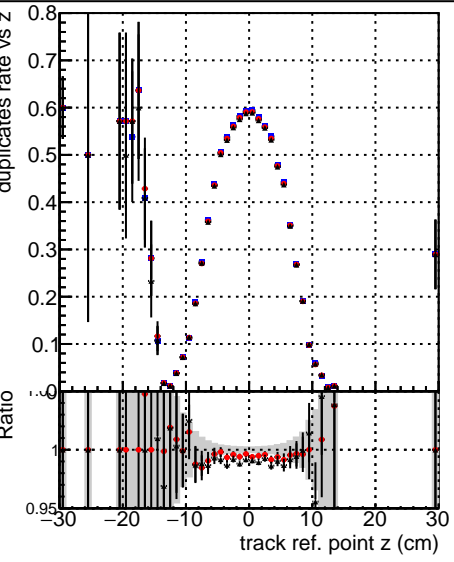

Fake rate vs vertpos**Duplicates Rate vs vertpos****Pileup rate vs vertpos**

Legend for Fake rate vs v, Duplicates Rate vs v, and Pileup rate vs v plots:

- Blue squares: DQM_mkFit_TTbarPU50_extractedGeoms_rescaleError100
- Red circles: DQM_mkFit_TTbarPU50_extractedGeoms_rescaleError100_pTCutOverlap0p0
- Black triangles: DQM_mkFit_TTbarPU50_extractedGeoms_rescaleError100_dynamicChi2CutOverlap

Fake rate vs v**Duplicates Rate vs v****Pileup rate vs v****Fake rate vs. sim PV z****Duplicates Rate vs sim PV z****Pileup rate vs. sim PV z**