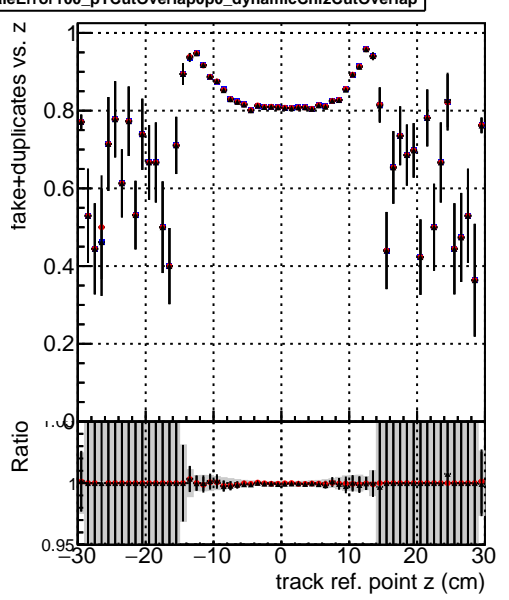

Efficiency vs vertpos**fake+duplicates vs vert r****Efficiency vs. sim PV z****fake+duplicates vs Sim. PV z****Efficiency vs. sim PV z****fake+duplicates vs Sim. PV z**

—•— DQM_mkFit_TTbarPU50_extractedGeoms_rescaleError100
—•— DQM_mkFit_TTbarPU50_extractedGeoms_rescaleError100_pTCutOverlap0p0
—•— DQM_mkFit_TTbarPU50_extractedGeoms_rescaleError100_pTCutOverlap0p0_dynamicChi2CutOverlap