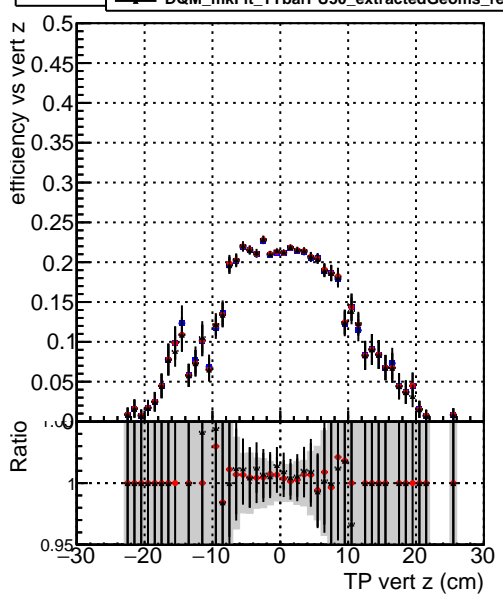

Efficiency vs vertpos**fake+duplicates vs vert r****Efficiency vs. sim PV z****fake+duplicates vs Sim. PV z****Efficiency vs. sim PV z****fake+duplicates vs Sim. PV z**

—•— DQM_mkFit_TTbarPU50_extractedGeoms_rescaleError100
—•— DQM_mkFit_TTbarPU50_extractedGeoms_rescaleError100_pTCutOverlap0p0
—•— DQM_mkFit_TTbarPU50_extractedGeoms_rescaleError100_pTCutOverlap0p0_dynamicChi2CutOverlap