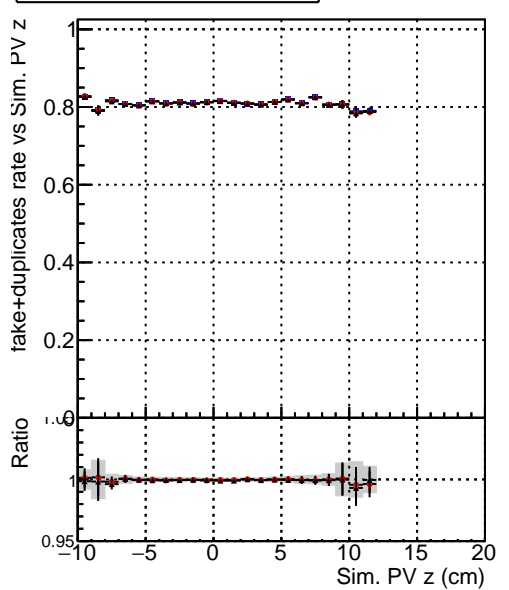

Efficiency vs vertpos**fake+duplicates vs vert r****Efficiency vs. sim PV z****fake+duplicates vs Sim. PV z****Efficiency vs. sim PV z****fake+duplicates vs Sim. PV z**

—•— DQM_mkFit_TTbarPU50_extractedGeoms_rescaleError100
—•— DQM_mkFit_TTbarPU50_extractedGeoms_rescaleError100_pTCutOverlap0p0
—•— DQM_mkFit_TTbarPU50_extractedGeoms_rescaleError100_pTCutOverlap0p0_dynamicChi2CutOverlap