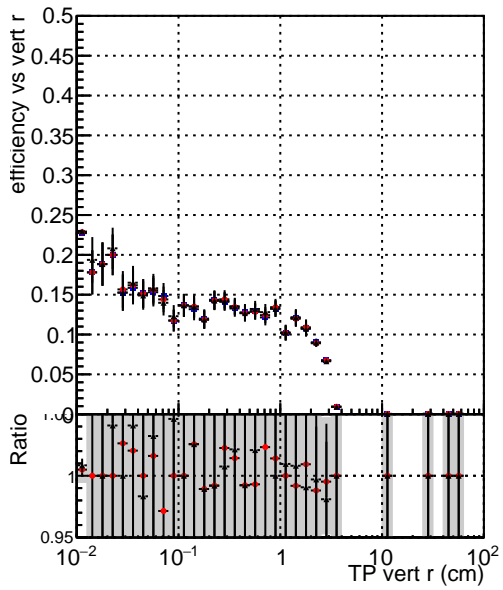

Efficiency vs vertpos**fake+duplicates vs vert r****Efficiency vs. sim PV z****fake+duplicates vs Sim. PV z****Efficiency vs. sim PV z****fake+duplicates vs Sim. PV z**

—•— DQM_mkFit_TTbarPU50_extractedGeoms_rescaleError100
—•— DQM_mkFit_TTbarPU50_extractedGeoms_rescaleError100_pTCutOverlap0p0
—•— DQM_mkFit_TTbarPU50_extractedGeoms_rescaleError100_pTCutOverlap0p0_dynamicChi2CutOverlap