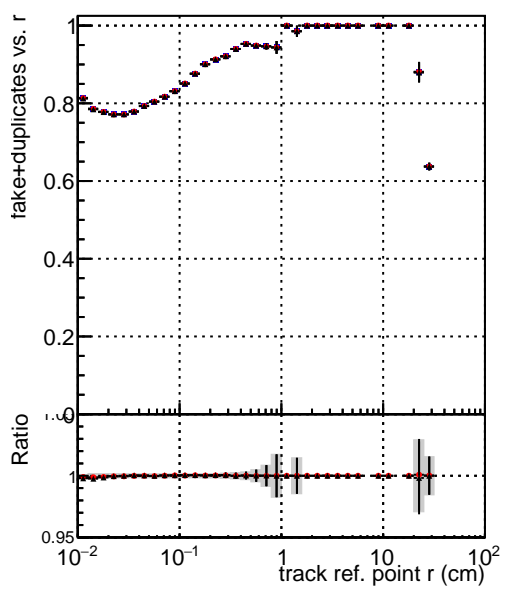

Efficiency vs vertpos**fake+duplicates vs vert r****Efficiency vs. sim PV z****fake+duplicates vs Sim. PV z****Efficiency vs. sim PV z****fake+duplicates vs Sim. PV z**

—•— DQM_mkFit_TTbarPU50_extractedGeoms_rescaleError100
—•— DQM_mkFit_TTbarPU50_extractedGeoms_rescaleError100_pTCutOverlap0p0
—•— DQM_mkFit_TTbarPU50_extractedGeoms_rescaleError100_pTCutOverlap0p0_dynamicChi2CutOverlap