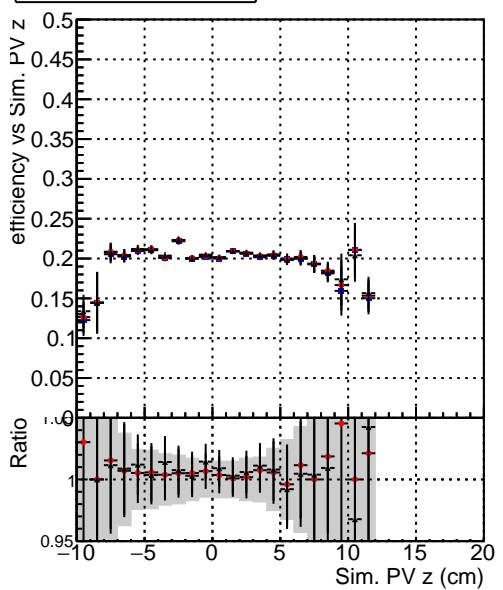

Efficiency vs vertpos**fake+duplicates vs vert r****Efficiency vs. sim PV z****fake+duplicates vs Sim. PV z****Efficiency vs. sim PV z****fake+duplicates vs Sim. PV z**

—•— DQM_mkFit_TTbarPU50_extractedGeoms_rescaleError100
—•— DQM_mkFit_TTbarPU50_extractedGeoms_rescaleError100_pTCutOverlap0p0
—•— DQM_mkFit_TTbarPU50_extractedGeoms_rescaleError100_pTCutOverlap0p0_dynamicChi2CutOverlap