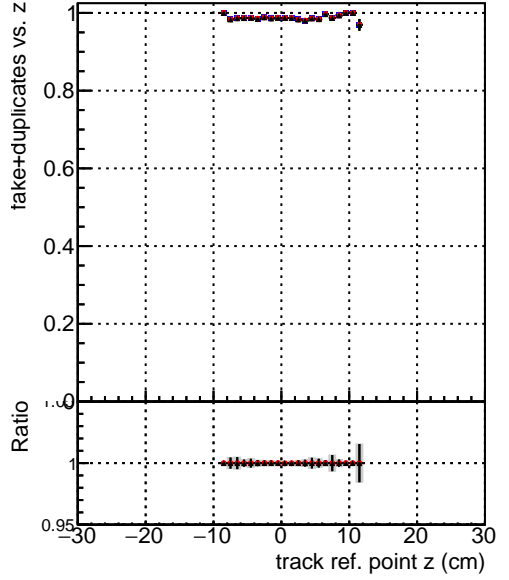

Efficiency vs vertpos**fake+duplicates vs vert r****Efficiency**

- DQM_mkFit_TTbarPU50_extractedGeoms_rescaleError100
- DQM_mkFit_TTbarPU50_extractedGeoms_rescaleError100_pTCutOverlap0p0
- DQM_mkFit_TTbarPU50_extractedGeoms_rescaleError100_pTCutOverlap0p0_dynamicChi2CutOverlap

**Efficiency vs. sim PV z****fake+duplicates vs Sim. PV z**