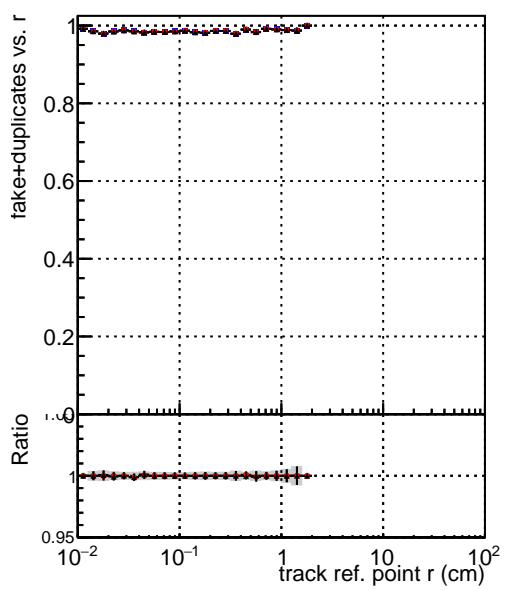

Efficiency vs vertpos**fake+duplicates vs vert r****Efficiency**

- DQM_mkFit_TTbarPU50_extractedGeoms_rescaleError100
- DQM_mkFit_TTbarPU50_extractedGeoms_rescaleError100_pTCutOverlap0p0
- DQM_mkFit_TTbarPU50_extractedGeoms_rescaleError100_pTCutOverlap0p0_dynamicChi2CutOverlap

**Efficiency vs. sim PV z****fake+duplicates vs Sim. PV z**