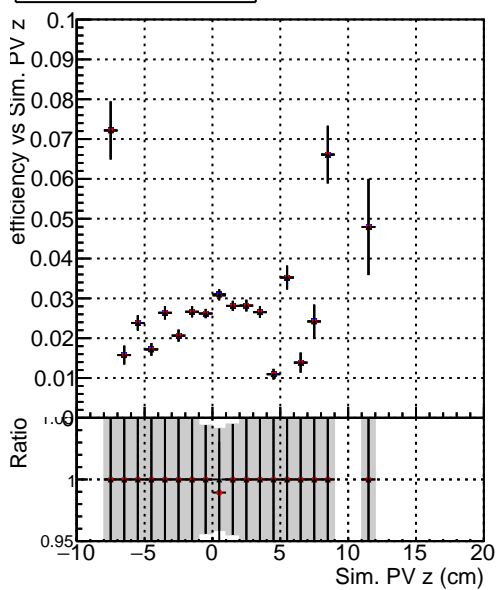

Efficiency vs vertpos**fake+duplicates vs vert r****Efficiency**

- DQM_mkFit_TTbarPU50_extractedGeoms_rescaleError100
- DQM_mkFit_TTbarPU50_extractedGeoms_rescaleError100_pTCutOverlap0p0
- DQM_mkFit_TTbarPU50_extractedGeoms_rescaleError100_pTCutOverlap0p0_dynamicChi2CutOverlap

**Efficiency vs. sim PV z****fake+duplicates vs Sim. PV z**