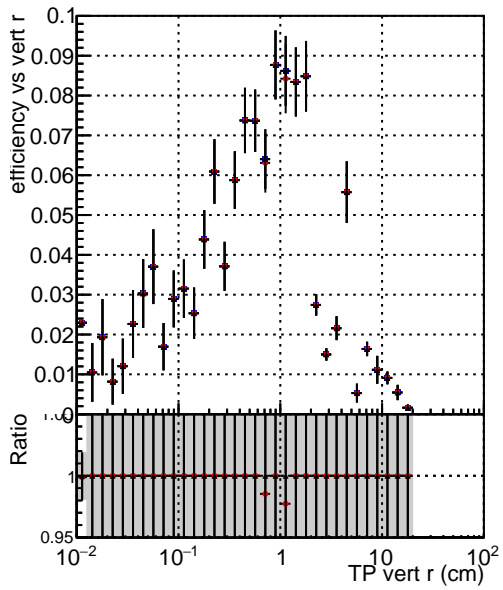

Efficiency vs vertpos**fake+duplicates vs vert r****Efficiency**

- DQM_mkFit_TTbarPU50_extractedGeoms_rescaleError100
- DQM_mkFit_TTbarPU50_extractedGeoms_rescaleError100_pTCutOverlap0p0
- DQM_mkFit_TTbarPU50_extractedGeoms_rescaleError100_pTCutOverlap0p0_dynamicChi2CutOverlap

**Efficiency vs. sim PV z****fake+duplicates vs Sim. PV z**