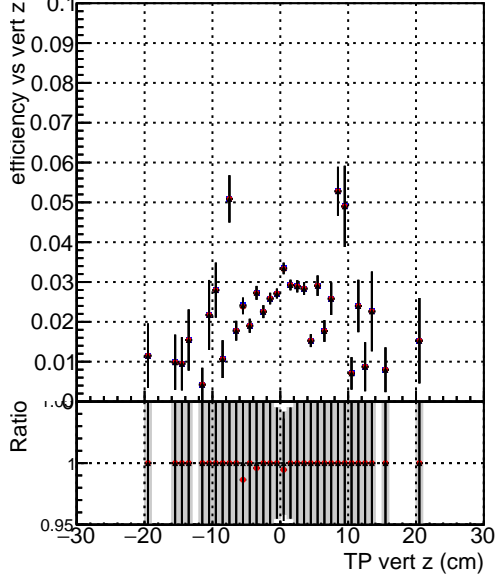

Efficiency vs vertpos**fake+duplicates vs vert r****Efficiency**

- DQM_mkFit_TTbarPU50_extractedGeoms_rescaleError100
- DQM_mkFit_TTbarPU50_extractedGeoms_rescaleError100_pTCutOverlap0p0
- DQM_mkFit_TTbarPU50_extractedGeoms_rescaleError100_pTCutOverlap0p0_dynamicChi2CutOverlap

**Efficiency vs. sim PV z****fake+duplicates vs Sim. PV z**