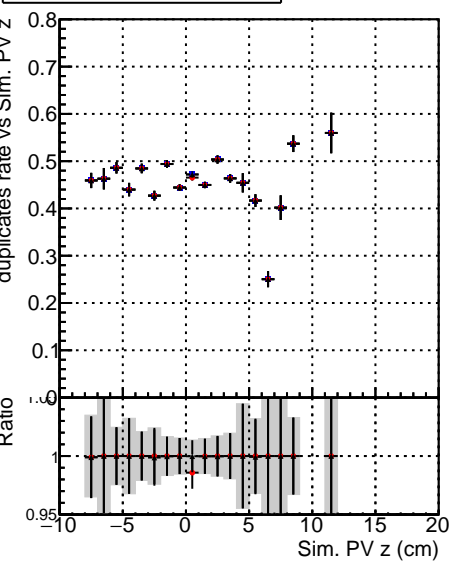

Fake rate vs vertpos**Duplicates Rate vs vertpos****Pileup rate vs vertpos**

—•— DQM_mkFit_TTbarPU50_extractedGeoms_rescaleError100
—•— DQM_mkFit_TTbarPU50_extractedGeoms_rescaleError100_pTCutOverlap0p0
—•— DQM_mkFit_TTbarPU50_extractedGeoms_rescaleError100_dynamicChi2CutOverlap

Fake rate vs v**Duplicates Rate vs v****Pileup rate vs v****Fake rate vs. sim PV z****Duplicates Rate vs sim PV z****Pileup rate vs. sim PV z**