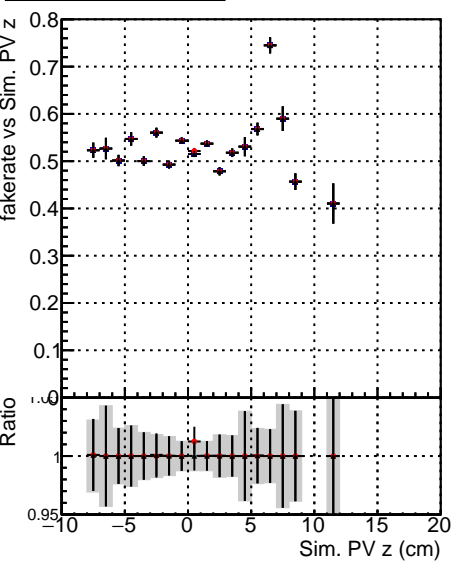

Fake rate vs vertpos**Duplicates Rate vs vertpos****Pileup rate vs vertpos**

—•— DQM_mkFit_TTbarPU50_extractedGeoms_rescaleError100
—•— DQM_mkFit_TTbarPU50_extractedGeoms_rescaleError100_pTCutOverlap0p0
—•— DQM_mkFit_TTbarPU50_extractedGeoms_rescaleError100_dynamicChi2CutOverlap

Fake rate vs v**Duplicates Rate vs v****Pileup rate vs v****Fake rate vs. sim PV z****Duplicates Rate vs sim PV z****Pileup rate vs. sim PV z**