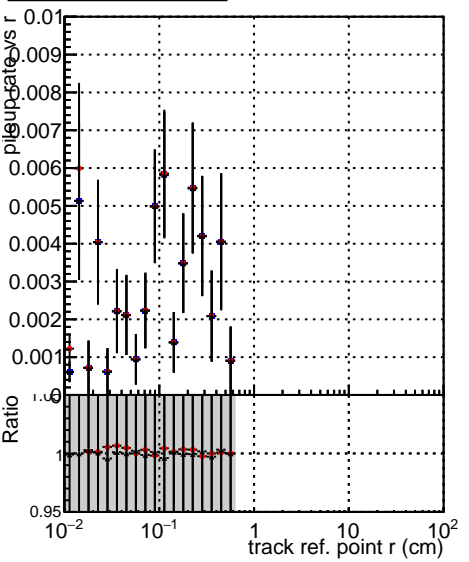

Fake rate vs vertpos**Duplicates Rate vs vertpos****Pileup rate vs vertpos**

—•— DQM_mkFit_TTbarPU50_extractedGeoms_rescaleError100
—•— DQM_mkFit_TTbarPU50_extractedGeoms_rescaleError100_pTCutOverlap0p0
—•— DQM_mkFit_TTbarPU50_extractedGeoms_rescaleError100_dynamicChi2CutOverlap

Fake rate vs v**Duplicates Rate vs v****Pileup rate vs v****Fake rate vs. sim PV z****Duplicates Rate vs sim PV z****Pileup rate vs. sim PV z**