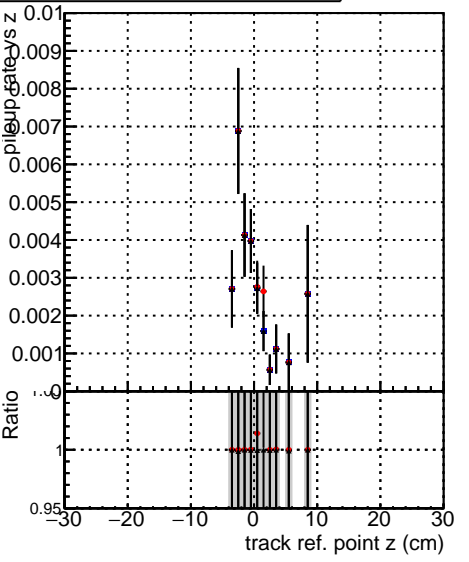

Fake rate vs vertpos**Duplicates Rate vs vertpos****Pileup rate vs vertpos**

—•— DQM_mkFit_TTbarPU50_extractedGeoms_rescaleError100
—•— DQM_mkFit_TTbarPU50_extractedGeoms_rescaleError100_pTCutOverlap0p0
—•— DQM_mkFit_TTbarPU50_extractedGeoms_rescaleError100_dynamicChi2CutOverlap

Fake rate vs v**Duplicates Rate vs v****Pileup rate vs v****Fake rate vs. sim PV z****Duplicates Rate vs sim PV z****Pileup rate vs. sim PV z**