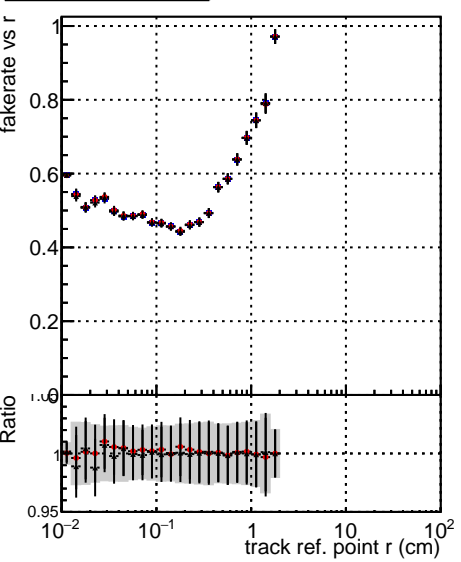

Fake rate vs vertpos**Duplicates Rate vs vertpos****Pileup rate vs vertpos**

—•— DQM_mkFit_TTbarPU50_extractedGeoms_rescaleError100
—•— DQM_mkFit_TTbarPU50_extractedGeoms_rescaleError100_pTCutOverlap0p0
—•— DQM_mkFit_TTbarPU50_extractedGeoms_rescaleError100_dynamicChi2CutOverlap

Fake rate vs v**Duplicates Rate vs v****Pileup rate vs v****Fake rate vs. sim PV z****Duplicates Rate vs sim PV z****Pileup rate vs. sim PV z**