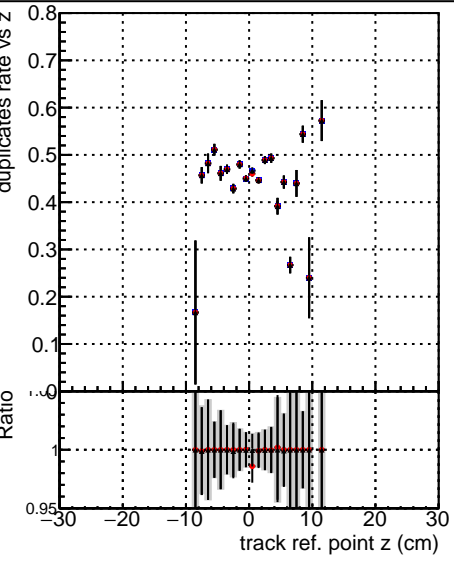

Fake rate vs vertpos**Duplicates Rate vs vertpos****Pileup rate vs vertpos**

—•— DQM_mkFit_TTbarPU50_extractedGeoms_rescaleError100
—•— DQM_mkFit_TTbarPU50_extractedGeoms_rescaleError100_pTCutOverlap0p0
—•— DQM_mkFit_TTbarPU50_extractedGeoms_rescaleError100_dynamicChi2CutOverlap

Fake rate vs v**Duplicates Rate vs v****Pileup rate vs v****Fake rate vs. sim PV z****Duplicates Rate vs sim PV z****Pileup rate vs. sim PV z**