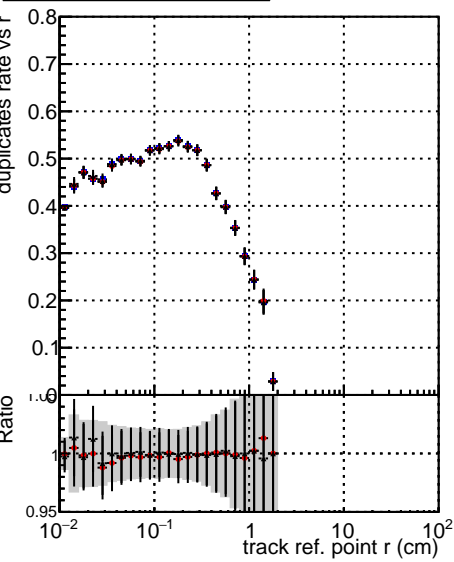

Fake rate vs vertpos**Duplicates Rate vs vertpos****Pileup rate vs vertpos**

—•— DQM_mkFit_TTbarPU50_extractedGeoms_rescaleError100
—•— DQM_mkFit_TTbarPU50_extractedGeoms_rescaleError100_pTCutOverlap0p0
—•— DQM_mkFit_TTbarPU50_extractedGeoms_rescaleError100_dynamicChi2CutOverlap

Fake rate vs v**Duplicates Rate vs v****Pileup rate vs v****Fake rate vs. sim PV z****Duplicates Rate vs sim PV z****Pileup rate vs. sim PV z**