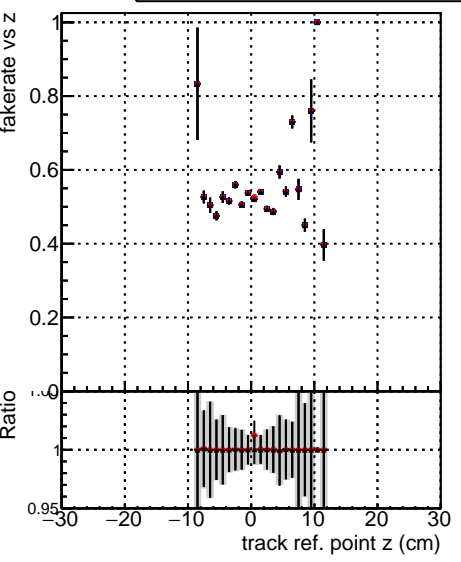

Fake rate vs vertpos**Duplicates Rate vs vertpos****Pileup rate vs vertpos**

—•— DQM_mkFit_TTbarPU50_extractedGeoms_rescaleError100
—•— DQM_mkFit_TTbarPU50_extractedGeoms_rescaleError100_pTCutOverlap0p0
—•— DQM_mkFit_TTbarPU50_extractedGeoms_rescaleError100_dynamicChi2CutOverlap

Fake rate vs v**Duplicates Rate vs v****Pileup rate vs v****Fake rate vs. sim PV z****Duplicates Rate vs sim PV z****Pileup rate vs. sim PV z**