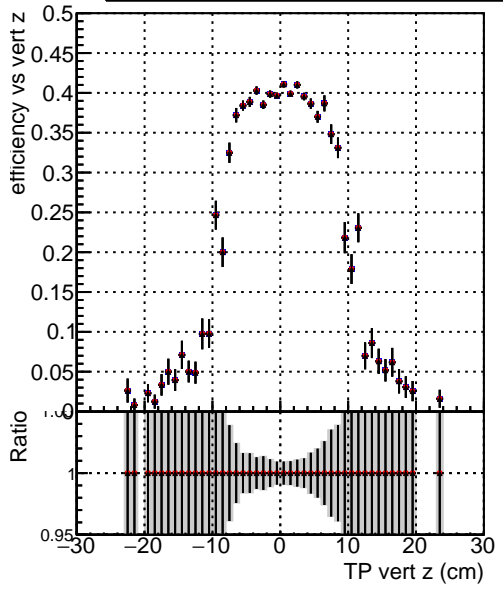

**Efficiency vs vertpos****fake+duplicates vs vert r****Efficiency**

- DQM\_mkFit\_TTbarPU50\_extractedGeoms\_rescaleError100
- DQM\_mkFit\_TTbarPU50\_extractedGeoms\_rescaleError100\_pTCutOverlap0p0
- DQM\_mkFit\_TTbarPU50\_extractedGeoms\_rescaleError100\_pTCutOverlap0p0\_dynamicChi2CutOverlap

**Efficiency vs. sim PV z****fake+duplicates vs Sim. PV z**