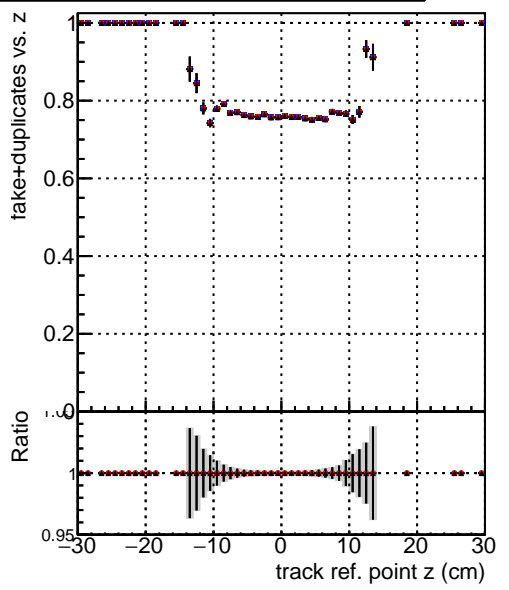

**Efficiency vs vertpos****fake+duplicates vs vert r****Efficiency**

- DQM\_mkFit\_TTbarPU50\_extractedGeoms\_rescaleError100
- DQM\_mkFit\_TTbarPU50\_extractedGeoms\_rescaleError100\_pTCutOverlap0p0
- DQM\_mkFit\_TTbarPU50\_extractedGeoms\_rescaleError100\_pTCutOverlap0p0\_dynamicChi2CutOverlap

**Efficiency vs. sim PV z****fake+duplicates vs Sim. PV z**