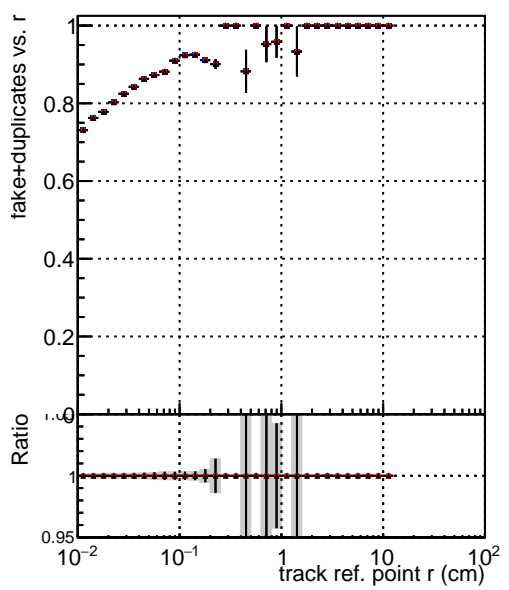

**Efficiency vs vertpos****fake+duplicates vs vert r****Efficiency**

- DQM\_mkFit\_TTbarPU50\_extractedGeoms\_rescaleError100
- DQM\_mkFit\_TTbarPU50\_extractedGeoms\_rescaleError100\_pTCutOverlap0p0
- DQM\_mkFit\_TTbarPU50\_extractedGeoms\_rescaleError100\_pTCutOverlap0p0\_dynamicChi2CutOverlap

**Efficiency vs. sim PV z****fake+duplicates vs Sim. PV z**