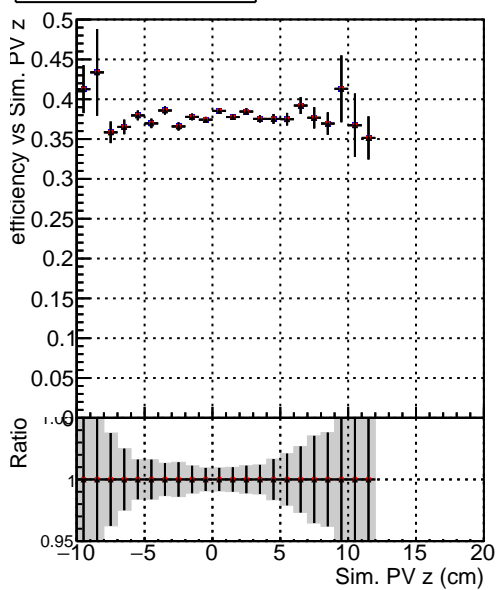

**Efficiency vs vertpos****fake+duplicates vs vert r****Efficiency**

- DQM\_mkFit\_TTbarPU50\_extractedGeoms\_rescaleError100
- DQM\_mkFit\_TTbarPU50\_extractedGeoms\_rescaleError100\_pTCutOverlap0p0
- DQM\_mkFit\_TTbarPU50\_extractedGeoms\_rescaleError100\_pTCutOverlap0p0\_dynamicChi2CutOverlap

**Efficiency vs. sim PV z****fake+duplicates vs Sim. PV z**