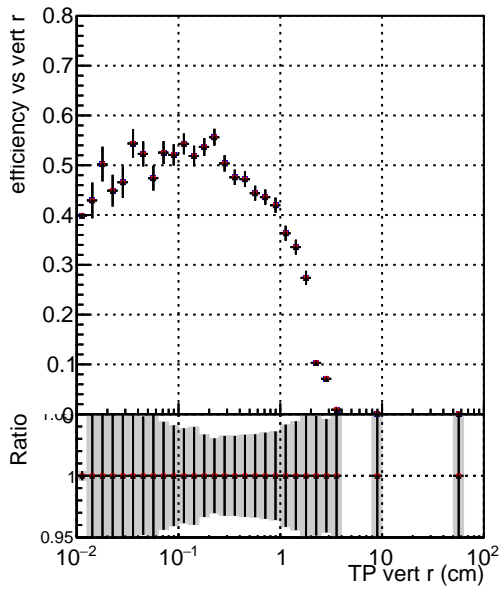

**Efficiency vs vertpos****fake+duplicates vs vert r****Efficiency**

- DQM\_mkFit\_TTbarPU50\_extractedGeoms\_rescaleError100
- DQM\_mkFit\_TTbarPU50\_extractedGeoms\_rescaleError100\_pTCutOverlap0p0
- DQM\_mkFit\_TTbarPU50\_extractedGeoms\_rescaleError100\_pTCutOverlap0p0\_dynamicChi2CutOverlap

**Efficiency vs. sim PV z****fake+duplicates vs Sim. PV z**