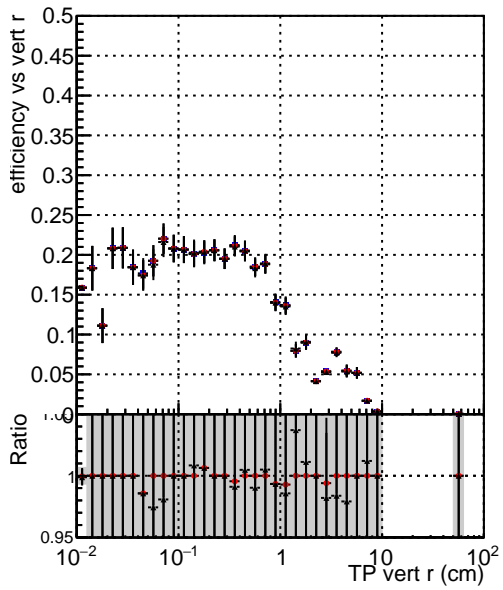

Efficiency vs vertpos**fake+duplicates vs vert r****Efficiency**

- DQM_mkFit_TTbarPU50_extractedGeoms_rescaleError100
- DQM_mkFit_TTbarPU50_extractedGeoms_rescaleError100_pTCutOverlap0p0
- DQM_mkFit_TTbarPU50_extractedGeoms_rescaleError100_pTCutOverlap0p0_dynamicChi2CutOverlap

**Efficiency vs. sim PV z****fake+duplicates vs Sim. PV z**