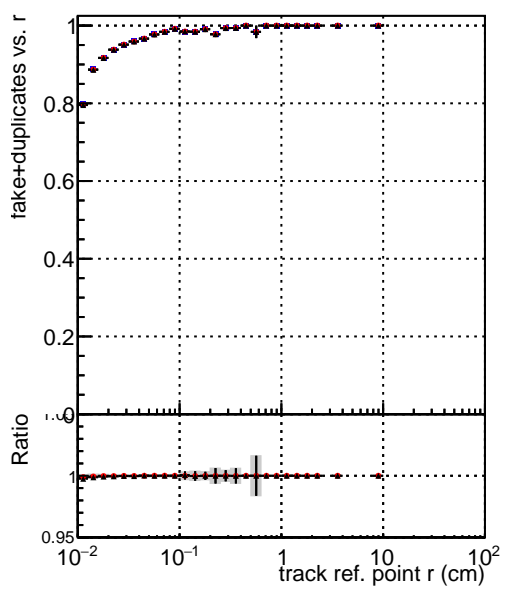

Efficiency vs vertpos**fake+duplicates vs vert r****Efficiency**

- DQM_mkFit_TTbarPU50_extractedGeoms_rescaleError100
- DQM_mkFit_TTbarPU50_extractedGeoms_rescaleError100_pTCutOverlap0p0
- DQM_mkFit_TTbarPU50_extractedGeoms_rescaleError100_pTCutOverlap0p0_dynamicChi2CutOverlap

**Efficiency vs. sim PV z****fake+duplicates vs Sim. PV z**