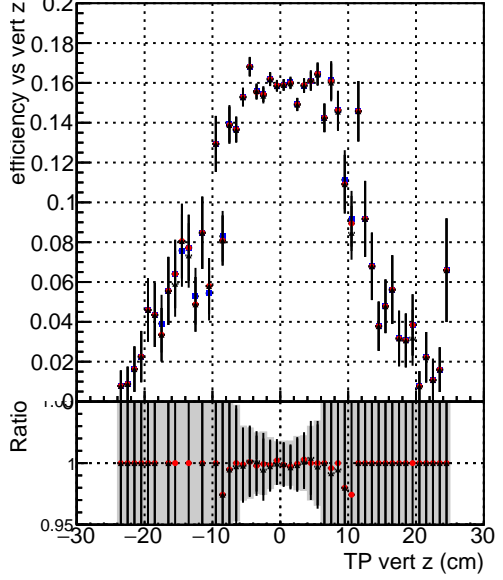

Efficiency vs vertpos**fake+duplicates vs vert r****Efficiency**

- DQM_mkFit_TTbarPU50_extractedGeoms_rescaleError100
- DQM_mkFit_TTbarPU50_extractedGeoms_rescaleError100_pTCutOverlap0p0
- DQM_mkFit_TTbarPU50_extractedGeoms_rescaleError100_pTCutOverlap0p0_dynamicChi2CutOverlap

**Efficiency vs. sim PV z****fake+duplicates vs Sim. PV z**