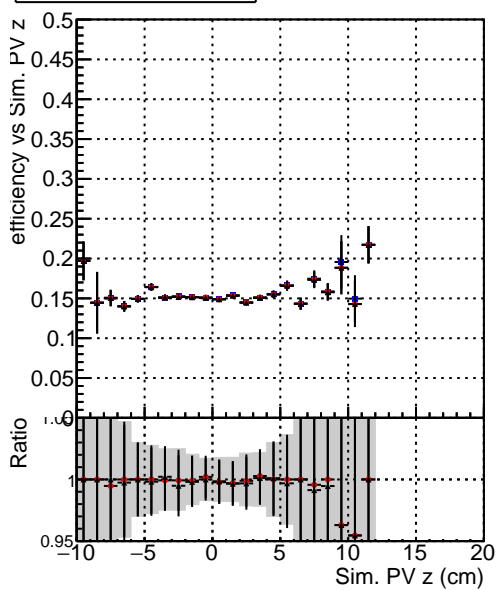

Efficiency vs vertpos**fake+duplicates vs vert r****Efficiency**

- DQM_mkFit_TTbarPU50_extractedGeoms_rescaleError100
- DQM_mkFit_TTbarPU50_extractedGeoms_rescaleError100_pTCutOverlap0p0
- DQM_mkFit_TTbarPU50_extractedGeoms_rescaleError100_pTCutOverlap0p0_dynamicChi2CutOverlap

**Efficiency vs. sim PV z****fake+duplicates vs Sim. PV z**