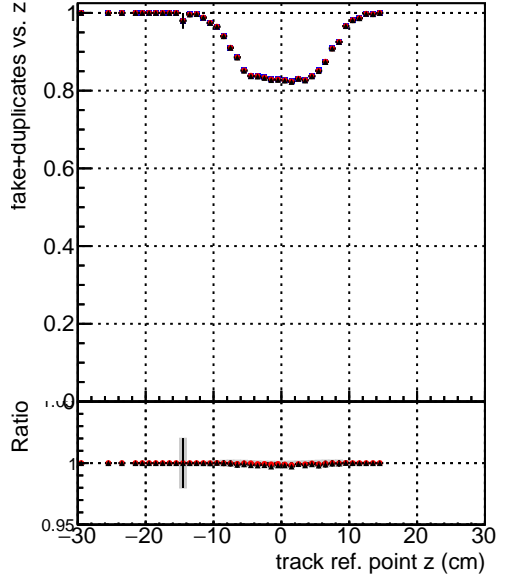

Efficiency vs vertpos**fake+duplicates vs vert r****Efficiency**

- DQM_mkFit_TTbarPU50_extractedGeoms_rescaleError100
- DQM_mkFit_TTbarPU50_extractedGeoms_rescaleError100_pTCutOverlap0p0
- DQM_mkFit_TTbarPU50_extractedGeoms_rescaleError100_pTCutOverlap0p0_dynamicChi2CutOverlap

**Efficiency vs. sim PV z****fake+duplicates vs Sim. PV z**