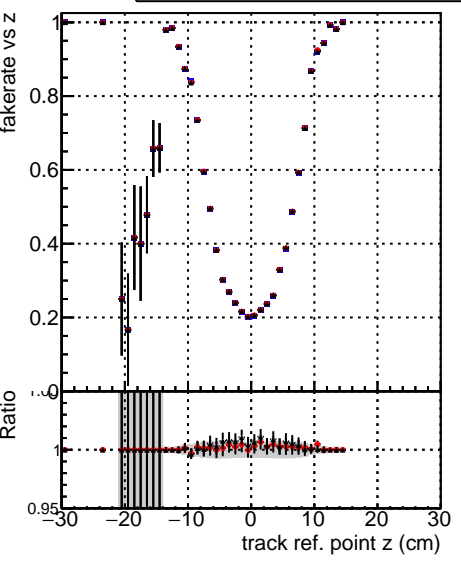

Fake rate vs vertpos**Duplicates Rate vs vertpos****Pileup rate vs vertpos**

■ DQM_mkFit_TTbarPU50_extractedGeoms_rescaleError100
■ DQM_mkFit_TTbarPU50_extractedGeoms_rescaleError100_pTCutOverlap0p0
■ DQM_mkFit_TTbarPU50_extractedGeoms_rescaleError100_pTCutOverlap0p0_dynamicChi2CutOverlap

Fake rate vs v**Fake rate vs. sim PV z****Duplicates Rate vs sim PV z****Pileup rate vs. sim PV z**