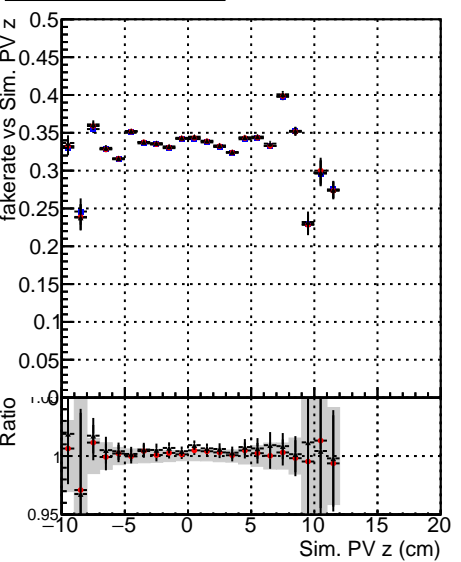

Fake rate vs vertpos**Duplicates Rate vs vertpos****Pileup rate vs vertpos**

■ DQM_mkFit_TTbarPU50_extractedGeoms_rescaleError100
■ DQM_mkFit_TTbarPU50_extractedGeoms_rescaleError100_pTCutOverlap0p0
■ DQM_mkFit_TTbarPU50_extractedGeoms_rescaleError100_pTCutOverlap0p0_dynamicChi2CutOverlap

Fake rate vs v**Fake rate vs. sim PV z****Duplicates Rate vs sim PV z****Pileup rate vs. sim PV z**