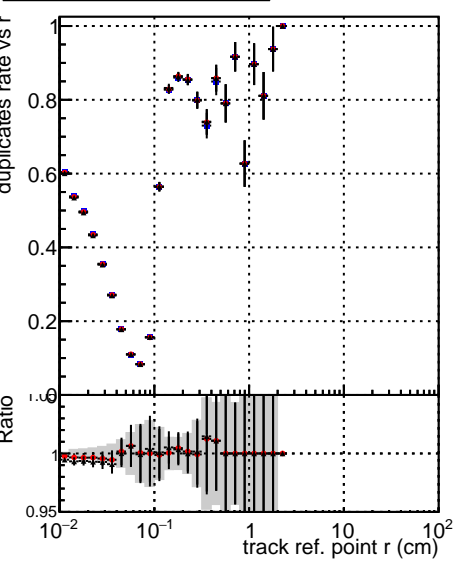

Fake rate vs vertpos**Duplicates Rate vs vertpos****Pileup rate vs vertpos**

■ DQM_mkFit_TTbarPU50_extractedGeoms_rescaleError100
■ DQM_mkFit_TTbarPU50_extractedGeoms_rescaleError100_pTCutOverlap0p0
■ DQM_mkFit_TTbarPU50_extractedGeoms_rescaleError100_pTCutOverlap0p0_dynamicChi2CutOverlap

Fake rate vs v**Fake rate vs. sim PV z****Duplicates Rate vs sim PV z****Pileup rate vs. sim PV z**