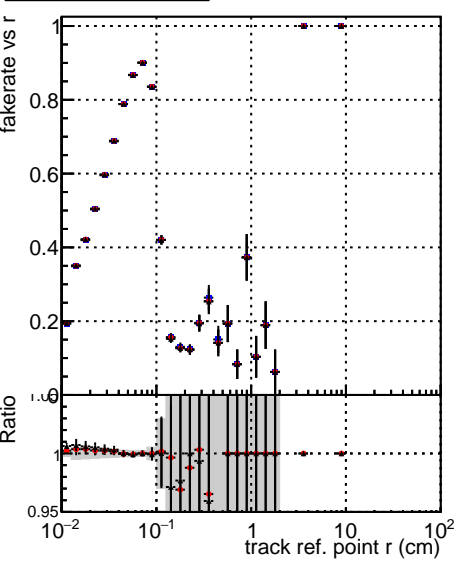

Fake rate vs vertpos**Duplicates Rate vs vertpos****Pileup rate vs vertpos**

■ DQM_mkFit_TTbarPU50_extractedGeoms_rescaleError100
■ DQM_mkFit_TTbarPU50_extractedGeoms_rescaleError100_pTCutOverlap0p0
■ DQM_mkFit_TTbarPU50_extractedGeoms_rescaleError100_pTCutOverlap0p0_dynamicChi2CutOverlap

Fake rate vs v**Fake rate vs. sim PV z****Duplicates Rate vs sim PV z****Pileup rate vs. sim PV z**