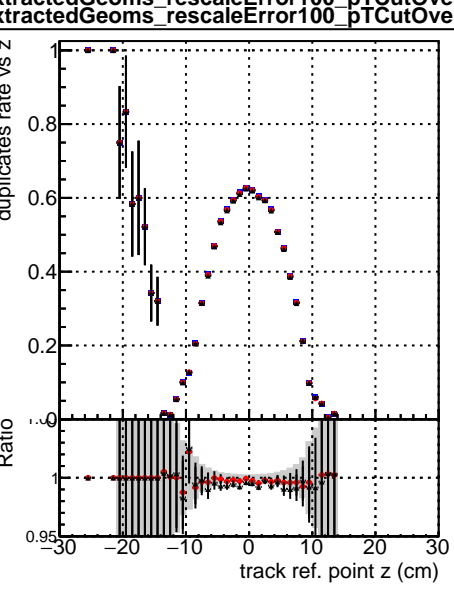

Fake rate vs vertpos**Duplicates Rate vs vertpos****Pileup rate vs vertpos**

■ DQM_mkFit_TTbarPU50_extractedGeoms_rescaleError100
■ DQM_mkFit_TTbarPU50_extractedGeoms_rescaleError100_pTCutOverlap0p0
■ DQM_mkFit_TTbarPU50_extractedGeoms_rescaleError100_pTCutOverlap0p0_dynamicChi2CutOverlap

Fake rate vs v**Fake rate vs. sim PV z****Duplicates Rate vs sim PV z****Pileup rate vs. sim PV z**