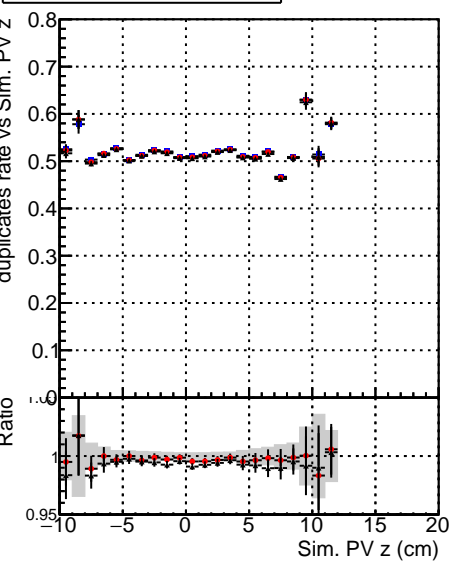

Fake rate vs vertpos**Duplicates Rate vs vertpos****Pileup rate vs vertpos**

■ DQM_mkFit_TTbarPU50_extractedGeoms_rescaleError100
■ DQM_mkFit_TTbarPU50_extractedGeoms_rescaleError100_pTCutOverlap0p0
■ DQM_mkFit_TTbarPU50_extractedGeoms_rescaleError100_pTCutOverlap0p0_dynamicChi2CutOverlap

Fake rate vs v**Fake rate vs. sim PV z****Duplicates Rate vs sim PV z****Pileup rate vs. sim PV z**