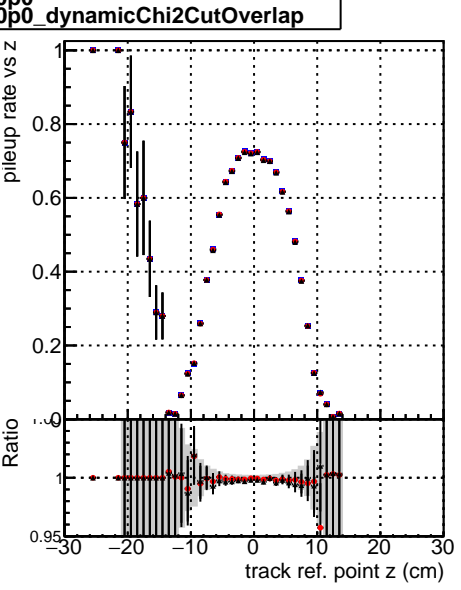

Fake rate vs vertpos**Duplicates Rate vs vertpos****Pileup rate vs vertpos**

■ DQM_mkFit_TTbarPU50_extractedGeoms_rescaleError100
■ DQM_mkFit_TTbarPU50_extractedGeoms_rescaleError100_pTCutOverlap0p0
■ DQM_mkFit_TTbarPU50_extractedGeoms_rescaleError100_pTCutOverlap0p0_dynamicChi2CutOverlap

Fake rate vs v**Fake rate vs. sim PV z****Duplicates Rate vs sim PV z****Pileup rate vs. sim PV z**