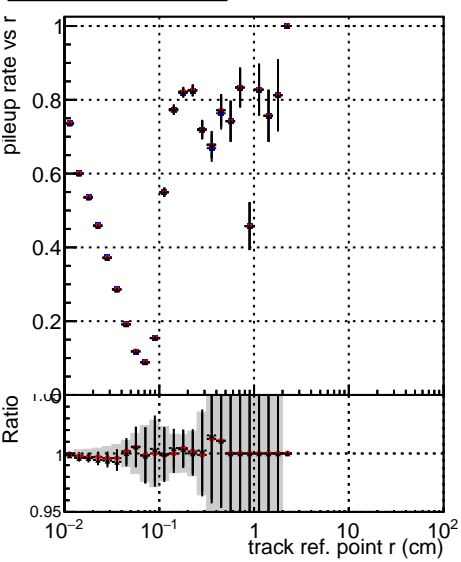

Fake rate vs vertpos**Duplicates Rate vs vertpos****Pileup rate vs vertpos**

■ DQM_mkFit_TTbarPU50_extractedGeoms_rescaleError100
■ DQM_mkFit_TTbarPU50_extractedGeoms_rescaleError100_pTCutOverlap0p0
■ DQM_mkFit_TTbarPU50_extractedGeoms_rescaleError100_pTCutOverlap0p0_dynamicChi2CutOverlap

Fake rate vs v**Fake rate vs. sim PV z****Duplicates Rate vs sim PV z****Pileup rate vs. sim PV z**