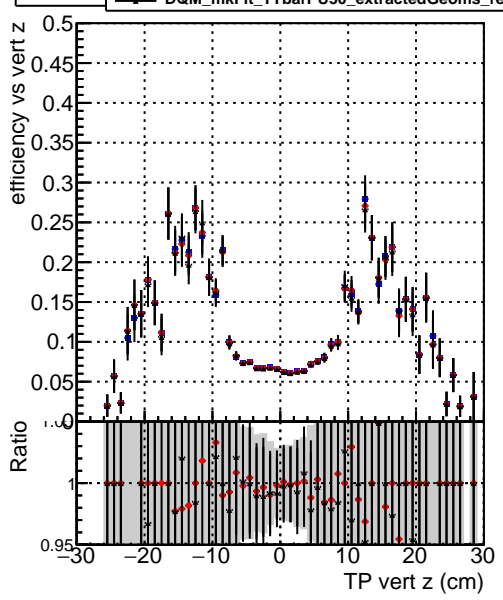

Efficiency vs vertpos**fake+duplicates vs vert r****Efficiency vs vert z****fake+duplicates vs. z****Efficiency vs. sim PV z****fake+duplicates vs Sim. PV z**

—●— DQM_mkFit_TTbarPU50_extractedGeoms_rescaleError100
—●— DQM_mkFit_TTbarPU50_extractedGeoms_rescaleError100_pTCutOverlap0p0
—●— DQM_mkFit_TTbarPU50_extractedGeoms_rescaleError100_pTCutOverlap0p0_dynamicChi2CutOverlap