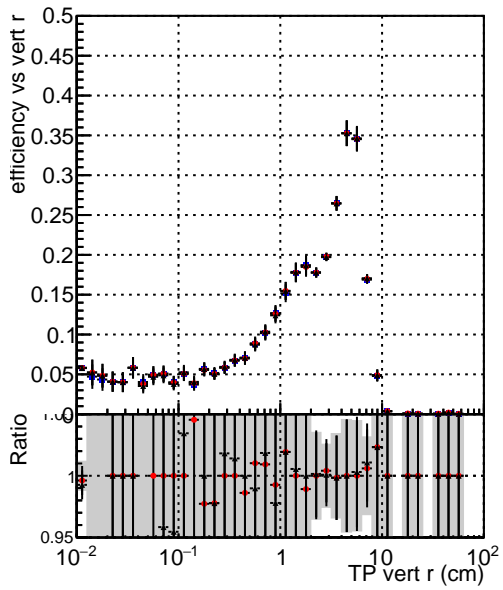

Efficiency vs vertpos**fake+duplicates vs vert r****Efficiency vs vert z****fake+duplicates vs. z****Efficiency vs. sim PV z****fake+duplicates vs Sim. PV z**

—●— DQM_mkFit_TTbarPU50_extractedGeoms_rescaleError100
—●— DQM_mkFit_TTbarPU50_extractedGeoms_rescaleError100_pTCutOverlap0p0
—●— DQM_mkFit_TTbarPU50_extractedGeoms_rescaleError100_pTCutOverlap0p0_dynamicChi2CutOverlap