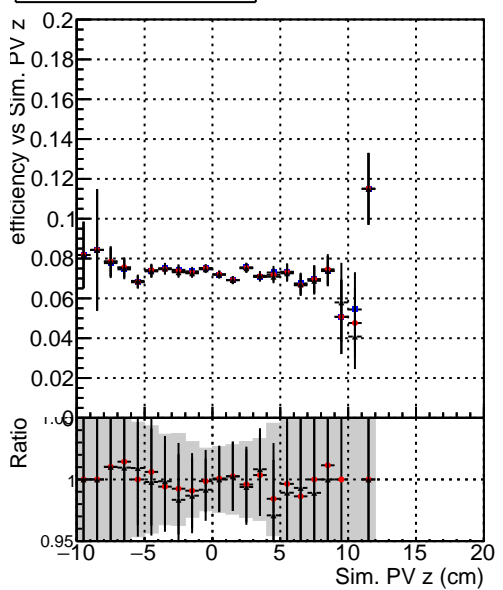

Efficiency vs vertpos**fake+duplicates vs vert r****Efficiency vs vert z****fake+duplicates vs. z****Efficiency vs. sim PV z****fake+duplicates vs Sim. PV z**

—●— DQM_mkFit_TTbarPU50_extractedGeoms_rescaleError100
—●— DQM_mkFit_TTbarPU50_extractedGeoms_rescaleError100_pTCutOverlap0p0
—●— DQM_mkFit_TTbarPU50_extractedGeoms_rescaleError100_pTCutOverlap0p0_dynamicChi2CutOverlap