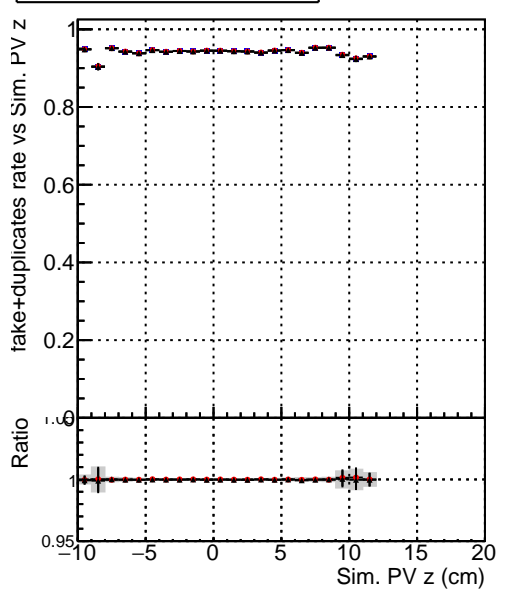

Efficiency vs vertpos**fake+duplicates vs vert r****Efficiency vs vert z****fake+duplicates vs. z****Efficiency vs. sim PV z****fake+duplicates vs Sim. PV z**

—●— DQM_mkFit_TTbarPU50_extractedGeoms_rescaleError100
—●— DQM_mkFit_TTbarPU50_extractedGeoms_rescaleError100_pTCutOverlap0p0
—●— DQM_mkFit_TTbarPU50_extractedGeoms_rescaleError100_pTCutOverlap0p0_dynamicChi2CutOverlap