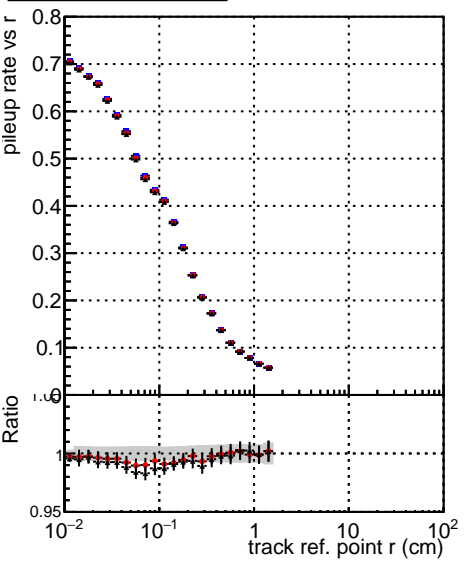

Fake rate vs vertpos**Duplicates Rate vs vertpos****Pileup rate vs vertpos**

Legend for all plots:

- Blue squares: DQM_mkFit_TTbarPU50_extractedGeoms_rescaleError100
- Red circles: DQM_mkFit_TTbarPU50_extractedGeoms_rescaleError100_pTCutOverlap0p0
- Black triangles: DQM_mkFit_TTbarPU50_extractedGeoms_rescaleError100_dynamicChi2CutOverlap

Fake rate vs v**Fake rate vs. sim PV z****Duplicates Rate vs sim PV z****Pileup rate vs. sim PV z**