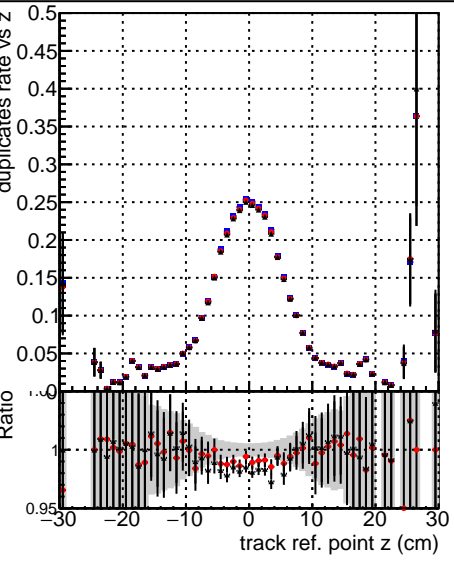

Fake rate vs vertpos**Duplicates Rate vs vertpos****Pileup rate vs vertpos**

Legend for all plots:

- Blue squares: DQM_mkFit_TTbarPU50_extractedGeoms_rescaleError100
- Red circles: DQM_mkFit_TTbarPU50_extractedGeoms_rescaleError100_pTCutOverlap0p0
- Black triangles: DQM_mkFit_TTbarPU50_extractedGeoms_rescaleError100_dynamicChi2CutOverlap

Fake rate vs v**Fake rate vs. sim PV z****Duplicates Rate vs sim PV z****Pileup rate vs. sim PV z**