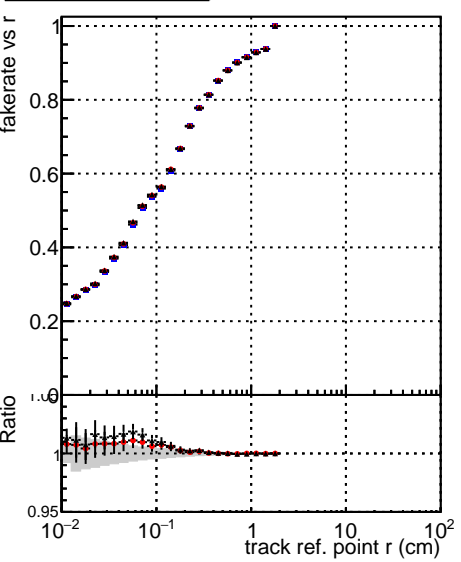

Fake rate vs vertpos**Duplicates Rate vs vertpos****Pileup rate vs vertpos**

Legend for all plots:

- Blue squares: DQM_mkFit_TTbarPU50_extractedGeoms_rescaleError100
- Red circles: DQM_mkFit_TTbarPU50_extractedGeoms_rescaleError100_pTCutOverlap0p0
- Black triangles: DQM_mkFit_TTbarPU50_extractedGeoms_rescaleError100_dynamicChi2CutOverlap

Fake rate vs v**Fake rate vs. sim PV z****Duplicates Rate vs sim PV z****Pileup rate vs. sim PV z**