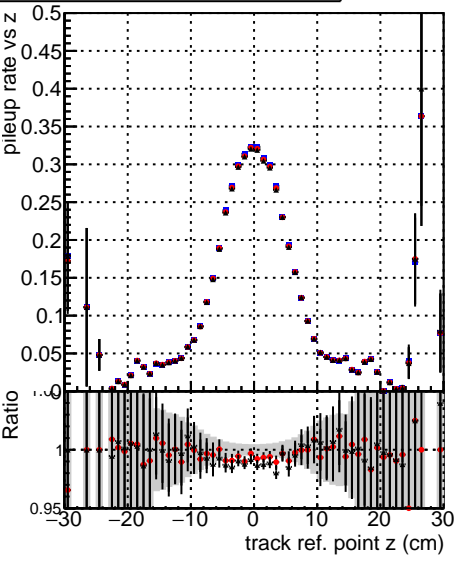

Fake rate vs vertpos**Duplicates Rate vs vertpos****Pileup rate vs vertpos**

Legend for all plots:

- Blue squares: DQM_mkFit_TTbarPU50_extractedGeoms_rescaleError100
- Red circles: DQM_mkFit_TTbarPU50_extractedGeoms_rescaleError100_pTCutOverlap0p0
- Black triangles: DQM_mkFit_TTbarPU50_extractedGeoms_rescaleError100_dynamicChi2CutOverlap

Fake rate vs v**Fake rate vs. sim PV z****Duplicates Rate vs sim PV z****Pileup rate vs. sim PV z**