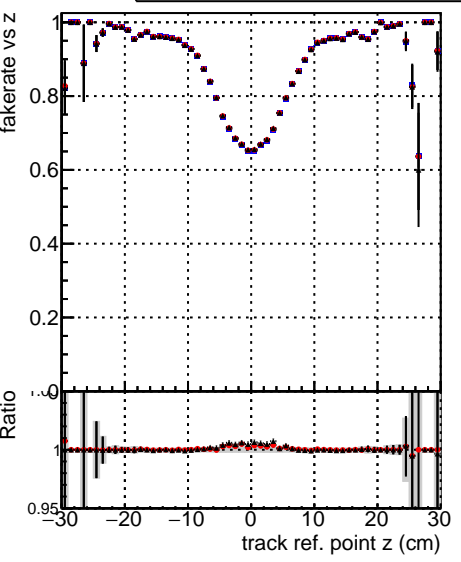

Fake rate vs vertpos**Duplicates Rate vs vertpos****Pileup rate vs vertpos**

Legend for all plots:

- Blue squares: DQM_mkFit_TTbarPU50_extractedGeoms_rescaleError100
- Red circles: DQM_mkFit_TTbarPU50_extractedGeoms_rescaleError100_pTCutOverlap0p0
- Black triangles: DQM_mkFit_TTbarPU50_extractedGeoms_rescaleError100_dynamicChi2CutOverlap

Fake rate vs v**Fake rate vs. sim PV z****Duplicates Rate vs sim PV z****Pileup rate vs. sim PV z**