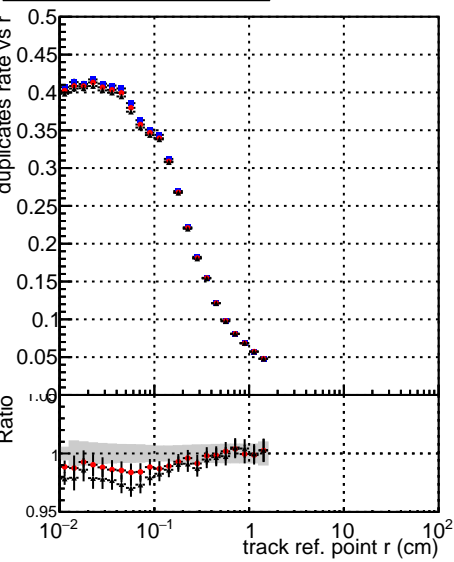

Fake rate vs vertpos**Duplicates Rate vs vertpos****Pileup rate vs vertpos**

Legend for all plots:

- Blue squares: DQM_mkFit_TTbarPU50_extractedGeoms_rescaleError100
- Red circles: DQM_mkFit_TTbarPU50_extractedGeoms_rescaleError100_pTCutOverlap0p0
- Black triangles: DQM_mkFit_TTbarPU50_extractedGeoms_rescaleError100_dynamicChi2CutOverlap

Fake rate vs v**Fake rate vs. sim PV z****Duplicates Rate vs sim PV z****Pileup rate vs. sim PV z**