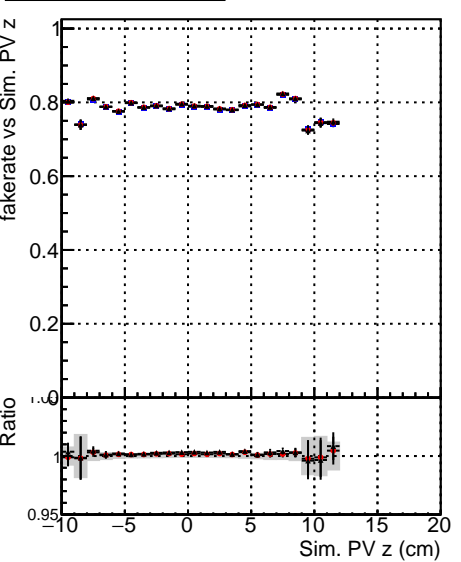

Fake rate vs vertpos**Duplicates Rate vs vertpos****Pileup rate vs vertpos**

Legend for all plots:

- Blue squares: DQM_mkFit_TTbarPU50_extractedGeoms_rescaleError100
- Red circles: DQM_mkFit_TTbarPU50_extractedGeoms_rescaleError100_pTCutOverlap0p0
- Black triangles: DQM_mkFit_TTbarPU50_extractedGeoms_rescaleError100_dynamicChi2CutOverlap

Fake rate vs v**Fake rate vs. sim PV z****Duplicates Rate vs sim PV z****Pileup rate vs. sim PV z**