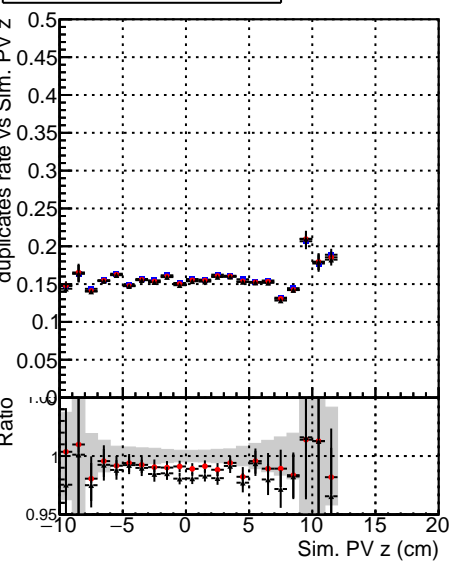

Fake rate vs vertpos**Duplicates Rate vs vertpos****Pileup rate vs vertpos**

Legend for all plots:

- Blue squares: DQM_mkFit_TTbarPU50_extractedGeoms_rescaleError100
- Red circles: DQM_mkFit_TTbarPU50_extractedGeoms_rescaleError100_pTCutOverlap0p0
- Black triangles: DQM_mkFit_TTbarPU50_extractedGeoms_rescaleError100_dynamicChi2CutOverlap

Fake rate vs v**Fake rate vs. sim PV z****Duplicates Rate vs sim PV z****Pileup rate vs. sim PV z**