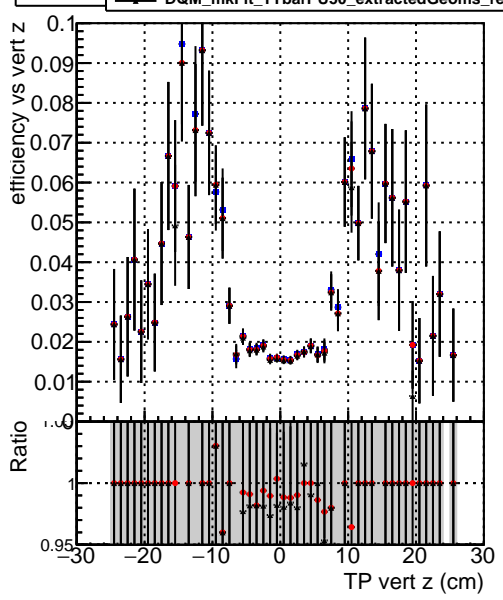

Efficiency vs vertpos**fake+duplicates vs vert r****Efficiency vs vert z****fake+duplicates vs. z****Efficiency vs. sim PV z****fake+duplicates vs Sim. PV z**

—●— DQM_mkFit_TTbarPU50_extractedGeoms_rescaleError100
—●— DQM_mkFit_TTbarPU50_extractedGeoms_rescaleError100_pTCutOverlap0p0
—●— DQM_mkFit_TTbarPU50_extractedGeoms_rescaleError100_pTCutOverlap0p0_dynamicChi2CutOverlap