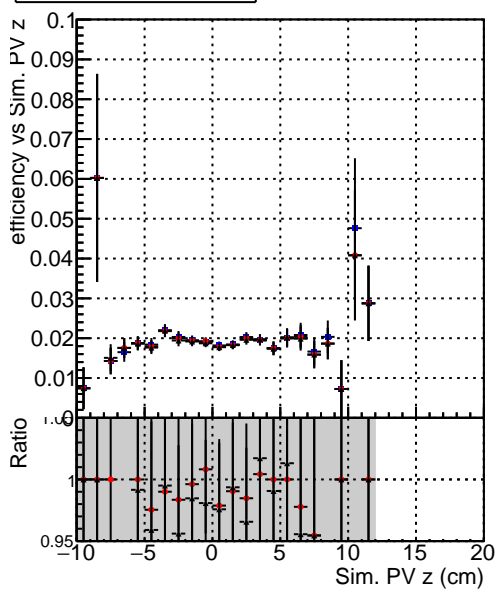

Efficiency vs vertpos**fake+duplicates vs vert r****Efficiency vs vert z****fake+duplicates vs. z****Efficiency vs. sim PV z****fake+duplicates vs Sim. PV z**

—●— DQM_mkFit_TTbarPU50_extractedGeoms_rescaleError100
—●— DQM_mkFit_TTbarPU50_extractedGeoms_rescaleError100_pTCutOverlap0p0
—●— DQM_mkFit_TTbarPU50_extractedGeoms_rescaleError100_pTCutOverlap0p0_dynamicChi2CutOverlap