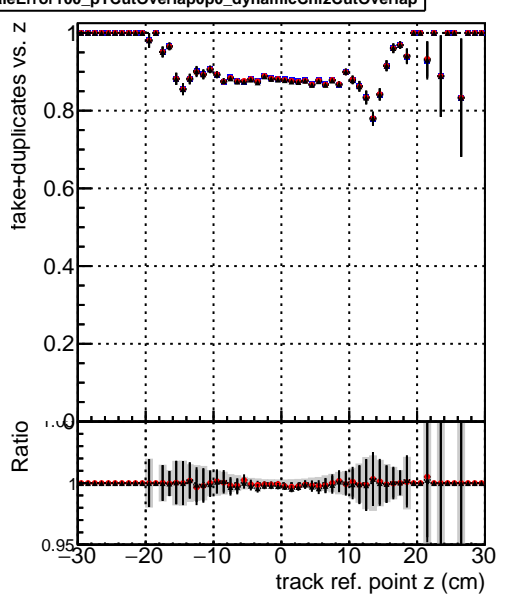

Efficiency vs vertpos**fake+duplicates vs vert r****Efficiency vs vert z****fake+duplicates vs. z****Efficiency vs. sim PV z****fake+duplicates vs Sim. PV z**

—●— DQM_mkFit_TTbarPU50_extractedGeoms_rescaleError100
—●— DQM_mkFit_TTbarPU50_extractedGeoms_rescaleError100_pTCutOverlap0p0
—●— DQM_mkFit_TTbarPU50_extractedGeoms_rescaleError100_pTCutOverlap0p0_dynamicChi2CutOverlap