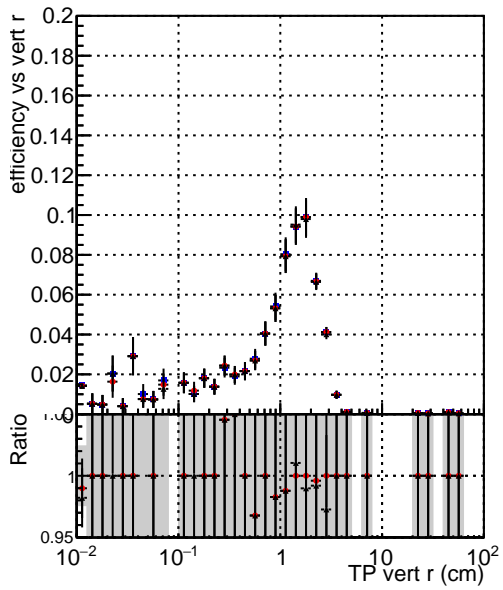

Efficiency vs vertpos**fake+duplicates vs vert r****Efficiency vs vert z****fake+duplicates vs. z****Efficiency vs. sim PV z****fake+duplicates vs Sim. PV z**

—●— DQM_mkFit_TTbarPU50_extractedGeoms_rescaleError100
—●— DQM_mkFit_TTbarPU50_extractedGeoms_rescaleError100_pTCutOverlap0p0
—●— DQM_mkFit_TTbarPU50_extractedGeoms_rescaleError100_pTCutOverlap0p0_dynamicChi2CutOverlap