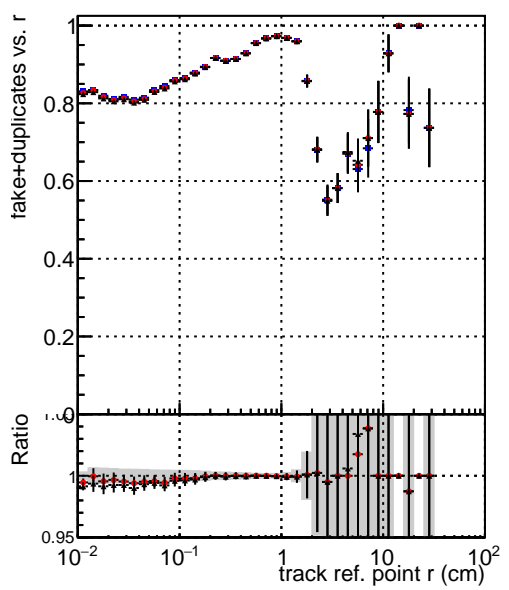

Efficiency vs vertpos**fake+duplicates vs vert r****Efficiency vs vert z****fake+duplicates vs. z****Efficiency vs. sim PV z****fake+duplicates vs Sim. PV z**

—●— DQM_mkFit_TTbarPU50_extractedGeoms_rescaleError100
—●— DQM_mkFit_TTbarPU50_extractedGeoms_rescaleError100_pTCutOverlap0p0
—●— DQM_mkFit_TTbarPU50_extractedGeoms_rescaleError100_pTCutOverlap0p0_dynamicChi2CutOverlap