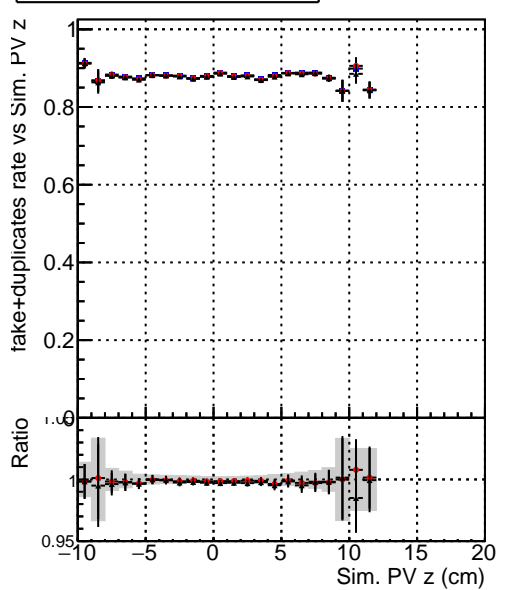

Efficiency vs vertpos**fake+duplicates vs vert r****Efficiency vs vert z****fake+duplicates vs. z****Efficiency vs. sim PV z****fake+duplicates vs Sim. PV z**

—●— DQM_mkFit_TTbarPU50_extractedGeoms_rescaleError100
—●— DQM_mkFit_TTbarPU50_extractedGeoms_rescaleError100_pTCutOverlap0p0
—●— DQM_mkFit_TTbarPU50_extractedGeoms_rescaleError100_pTCutOverlap0p0_dynamicChi2CutOverlap