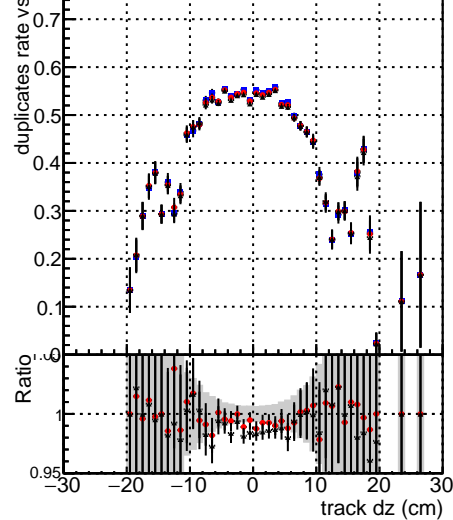

Fake rate vs dxy

Duplicates Rate vs Dxy

Pileup rate vs dxy

■ DGM mkFit TTbar PU50 extracted
● DGM mkFit TTbar PU50 extracted Geoms rescale Error100
● DGM mkFit TTbar PU50 extracted Geoms rescale Error100 pTCutOverlap0p0 dynamicChi2CutOverlap

Fake rate vs dz

Duplicates rate vs dz

Pileup rate vs dz