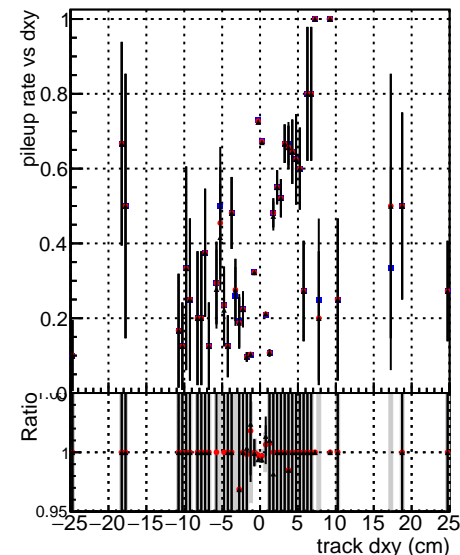

Fake rate vs dxy

Duplicates Rate vs Dxy

Pileup rate vs dxy

■ DGM mkFit TTbar PU50 extracted
● DGM mkFit TTbar PU50 extracted Geoms rescale Error100
● DGM mkFit TTbar PU50 extracted Geoms rescale Error100 pTCutOverlap0p0 dynamicChi2CutOverlap

Fake rate vs dz

Duplicates rate vs dz

Pileup rate vs dz