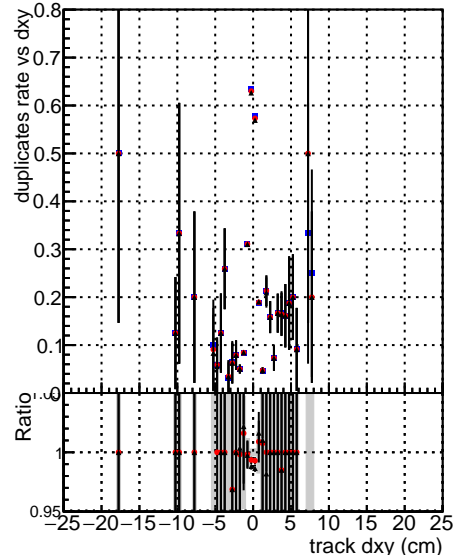

Fake rate vs dxy

Duplicates Rate vs Dxy

Pileup rate vs dxy

■ DGM mkFit TTbar PU50 extracted
● DGM mkFit TTbar PU50 extracted Geoms rescale Error100
● DGM mkFit TTbar PU50 extracted Geoms rescale Error100 pTCutOverlap0p0 dynamicChi2CutOverlap

Fake rate vs dz

Duplicates rate vs dz

Pileup rate vs dz