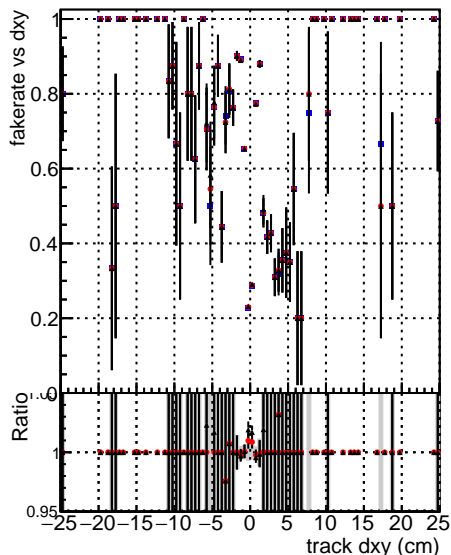

Fake rate vs dxy

Duplicates Rate vs Dxy

Pileup rate vs dxy

■ DGM mkFit TTbar PU50 extracted
● DGM mkFit TTbar PU50 extracted Geoms rescale Error100
● DGM mkFit TTbar PU50 extracted Geoms rescale Error100 pTCutOverlap0p0 dynamicChi2CutOverlap

Fake rate vs dz

Duplicates rate vs dz

Pileup rate vs dz