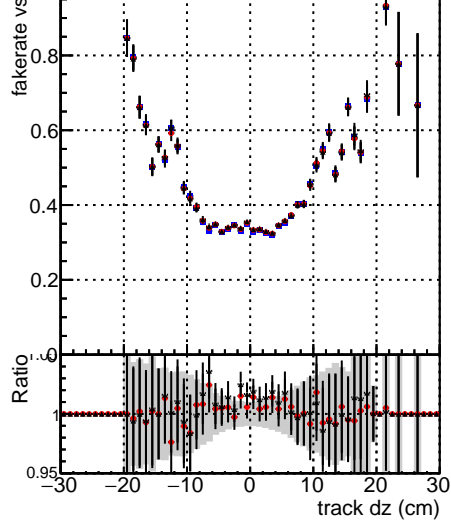

Fake rate vs dxy

Duplicates Rate vs Dxy

Pileup rate vs dxy

■ DGM mkFit TTbar PU50 extracted
● DGM mkFit TTbar PU50 extracted Geoms rescale Error100
● DGM mkFit TTbar PU50 extracted Geoms rescale Error100 pTCutOverlap0p0 dynamicChi2CutOverlap

Fake rate vs dz

Duplicates rate vs dz

Pileup rate vs dz