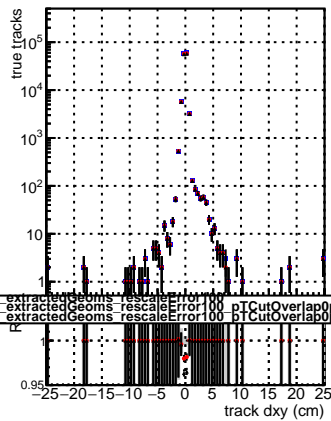

N of reco track vs dxy

N of associated (recoToSim) tracks vs dxy

N of associated (recoToSim) looper tracks vs dxy

N of reco track vs dz

N of associated (recoToSim) tracks vs dz

N of associated (recoToSim) looper tracks vs dz