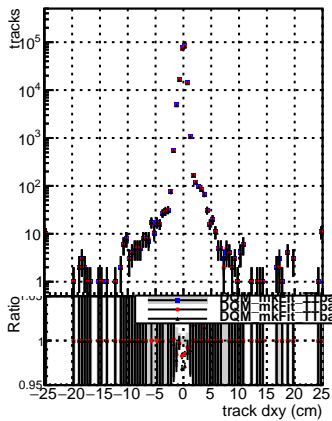

N of reco track vs dxy

N of associated (recoToSim) tracks vs dxy

N of associated (recoToSim) looper tracks vs dxy

N of reco track vs dz

N of associated (recoToSim) tracks vs dz

N of associated (recoToSim) looper tracks vs dz