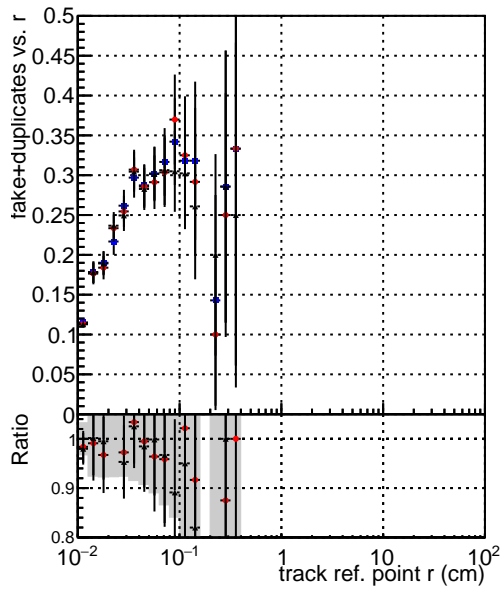

**Efficiency vs vertpos****fake+duplicates vs vert r****Efficiency vs vert z****fake+duplicates vs Sim. PV z****Efficiency vs. sim PV z****fake+duplicates vs Sim. PV z**

—●— DQM\_mkFit\_TTbarPU50\_extractedGeoms\_rescaleError100  
—●— DQM\_mkFit\_TTbarPU50\_extractedGeoms\_rescaleError100\_pTCutOverlap0p0  
—●— DQM\_mkFit\_TTbarPU50\_extractedGeoms\_rescaleError100\_pTCutOverlap0p0\_dynamicChi2CutOverlap