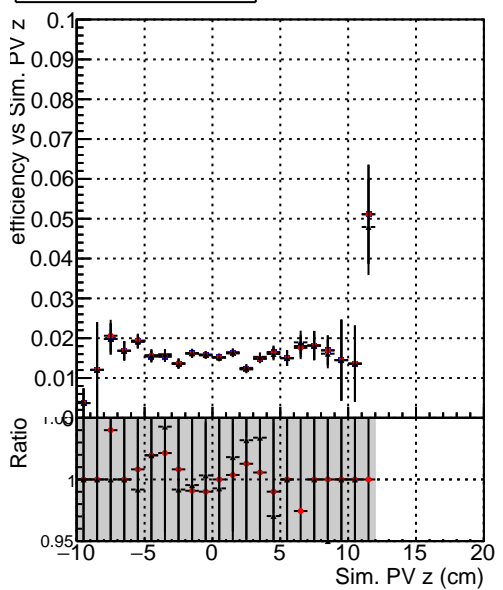

**Efficiency vs vertpos****fake+duplicates vs vert r****Efficiency vs vert z****fake+duplicates vs Sim. PV z****Efficiency vs. sim PV z****fake+duplicates vs Sim. PV z**

—●— DQM\_mkFit\_TTbarPU50\_extractedGeoms\_rescaleError100  
—●— DQM\_mkFit\_TTbarPU50\_extractedGeoms\_rescaleError100\_pTCutOverlap0p0  
—●— DQM\_mkFit\_TTbarPU50\_extractedGeoms\_rescaleError100\_pTCutOverlap0p0\_dynamicChi2CutOverlap