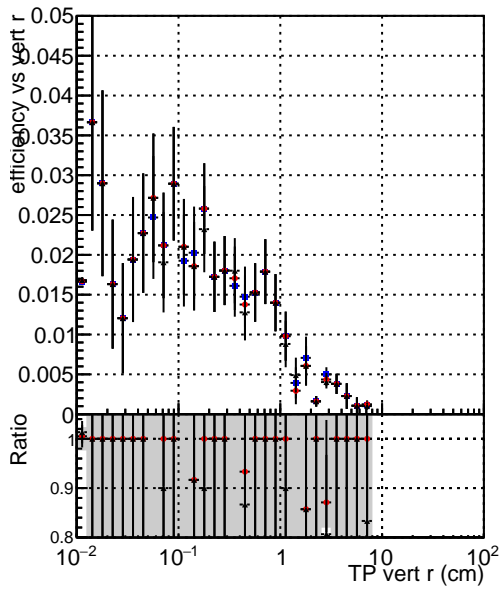

**Efficiency vs vertpos****fake+duplicates vs vert r****Efficiency vs vert z****fake+duplicates vs Sim. PV z****Efficiency vs. sim PV z****fake+duplicates vs Sim. PV z**

—●— DQM\_mkFit\_TTbarPU50\_extractedGeoms\_rescaleError100  
—●— DQM\_mkFit\_TTbarPU50\_extractedGeoms\_rescaleError100\_pTCutOverlap0p0  
—●— DQM\_mkFit\_TTbarPU50\_extractedGeoms\_rescaleError100\_pTCutOverlap0p0\_dynamicChi2CutOverlap