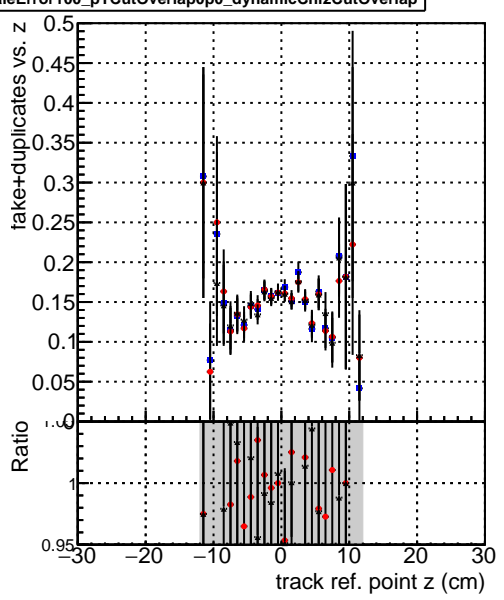

**Efficiency vs vertpos****fake+duplicates vs vert r****Efficiency vs vert z****fake+duplicates vs Sim. PV z****Efficiency vs. sim PV z****fake+duplicates vs Sim. PV z**

—●— DQM\_mkFit\_TTbarPU50\_extractedGeoms\_rescaleError100  
—●— DQM\_mkFit\_TTbarPU50\_extractedGeoms\_rescaleError100\_pTCutOverlap0p0  
—●— DQM\_mkFit\_TTbarPU50\_extractedGeoms\_rescaleError100\_pTCutOverlap0p0\_dynamicChi2CutOverlap