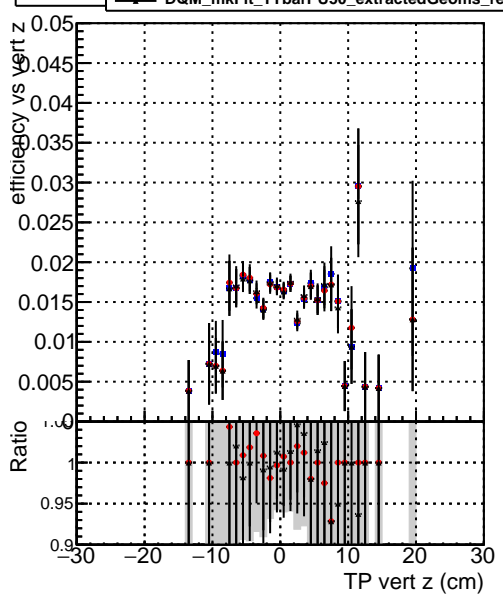

**Efficiency vs vertpos****fake+duplicates vs vert r****Efficiency vs vert z****fake+duplicates vs Sim. PV z****Efficiency vs. sim PV z****fake+duplicates vs Sim. PV z**

—●— DQM\_mkFit\_TTbarPU50\_extractedGeoms\_rescaleError100  
—●— DQM\_mkFit\_TTbarPU50\_extractedGeoms\_rescaleError100\_pTCutOverlap0p0  
—●— DQM\_mkFit\_TTbarPU50\_extractedGeoms\_rescaleError100\_pTCutOverlap0p0\_dynamicChi2CutOverlap