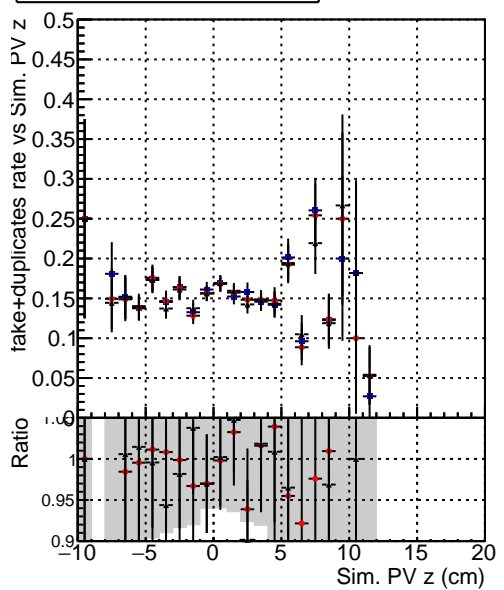

**Efficiency vs vertpos****fake+duplicates vs vert r****Efficiency vs vert z****fake+duplicates vs Sim. PV z****Efficiency vs. sim PV z****fake+duplicates vs Sim. PV z**

—●— DQM\_mkFit\_TTbarPU50\_extractedGeoms\_rescaleError100  
—●— DQM\_mkFit\_TTbarPU50\_extractedGeoms\_rescaleError100\_pTCutOverlap0p0  
—●— DQM\_mkFit\_TTbarPU50\_extractedGeoms\_rescaleError100\_pTCutOverlap0p0\_dynamicChi2CutOverlap