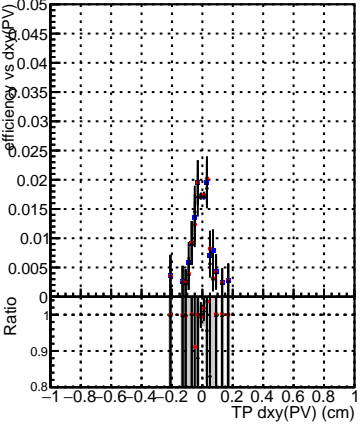

Efficiency vs Dxy(PV)**fake+duplicates vs dxy(PV)****Efficiency****Efficiency vs Dz(PV)****fake+duplicates vs dz(PV)****Efficiency vs Dz(PV)****fake+duplicates vs dz(PV)**

■ DQM_mkFit_TTbarPU50_extractedGeoms_rescaleError100
■ DQM_mkFit_TTbarPU50_extractedGeoms_rescaleError100_pTCutOverlap0
■ DQM_mkFit_TTbarPU50_extractedGeoms_rescaleError100_pTCutOverlap0_dynamicChi2CutOverlap