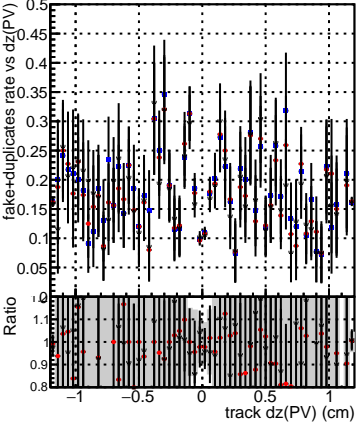

Efficiency vs Dxy(PV)**fake+duplicates vs dxy(PV)****Efficiency****Efficiency vs Dz(PV)****fake+duplicates vs dz(PV)****Efficiency vs Dz(PV)****fake+duplicates vs dz(PV)**

■ DQM_mkFit_TTbarPU50_extractedGeoms_rescaleError100
■ DQM_mkFit_TTbarPU50_extractedGeoms_rescaleError100_pTCutOverlap0
■ DQM_mkFit_TTbarPU50_extractedGeoms_rescaleError100_pTCutOverlap0_dynamicChi2CutOverlap