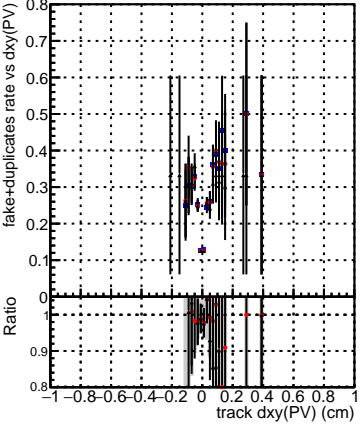

Efficiency vs Dxy(PV)**fake+duplicates vs dxy(PV)****Efficiency****Efficiency vs Dz(PV)****fake+duplicates vs dz(PV)****Efficiency vs Dz(PV)****fake+duplicates vs dz(PV)**

■ DQM_mkFit_TTbarPU50_extractedGeoms_rescaleError100
■ DQM_mkFit_TTbarPU50_extractedGeoms_rescaleError100_pTCutOverlap0
■ DQM_mkFit_TTbarPU50_extractedGeoms_rescaleError100_pTCutOverlap0_dynamicChi2CutOverlap