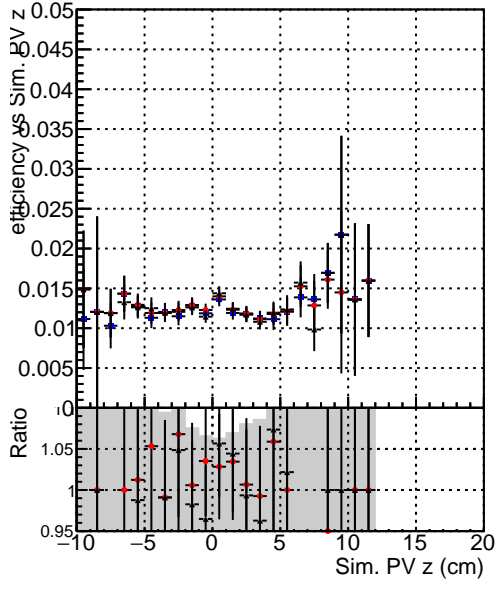

Efficiency vs vertpos**fake+duplicates vs vert r**

—●— DQM_mkFit_TTbarPU50_extractedGeoms_rescaleError100
—●— DQM_mkFit_TTbarPU50_extractedGeoms_rescaleError100_pTCutOverlap0p0
—●— DQM_mkFit_TTbarPU50_extractedGeoms_rescaleError100_pTCutOverlap0p0_dynamicChi2CutOverlap

Efficiency vs vert z**Efficiency vs. sim PV z****fake+duplicates vs Sim. PV z**