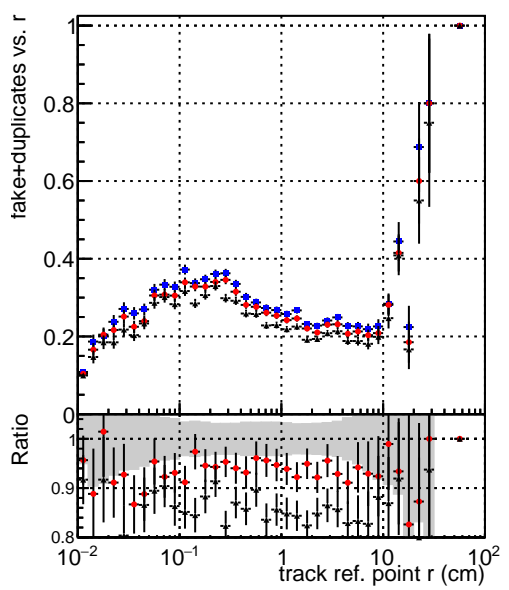

Efficiency vs vertpos**fake+duplicates vs vert r**

—●— DQM_mkFit_TTbarPU50_extractedGeoms_rescaleError100
—●— DQM_mkFit_TTbarPU50_extractedGeoms_rescaleError100_pTCutOverlap0p0
—●— DQM_mkFit_TTbarPU50_extractedGeoms_rescaleError100_pTCutOverlap0p0_dynamicChi2CutOverlap

Efficiency vs vert z**Efficiency vs. sim PV z****fake+duplicates vs Sim. PV z**