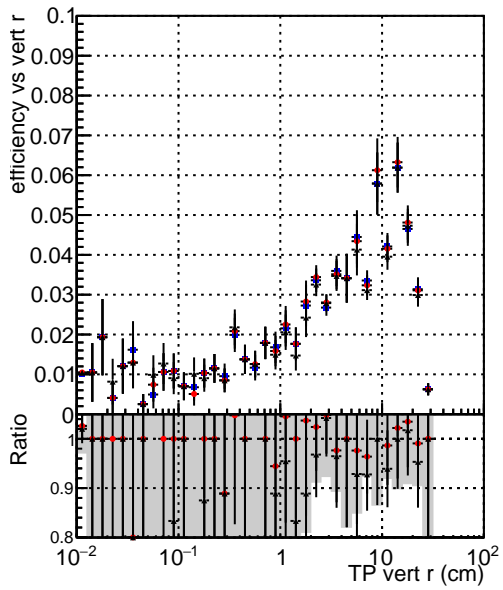

Efficiency vs vertpos**fake+duplicates vs vert r**

—●— DQM_mkFit_TTbarPU50_extractedGeoms_rescaleError100
—●— DQM_mkFit_TTbarPU50_extractedGeoms_rescaleError100_pTCutOverlap0p0
—●— DQM_mkFit_TTbarPU50_extractedGeoms_rescaleError100_pTCutOverlap0p0_dynamicChi2CutOverlap

Efficiency vs vert z**Efficiency vs. sim PV z****fake+duplicates vs Sim. PV z**