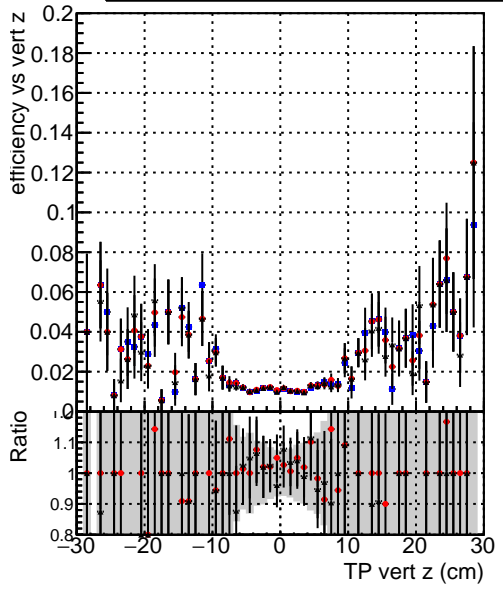

Efficiency vs vertpos**fake+duplicates vs vert r**

—●— DQM_mkFit_TTbarPU50_extractedGeoms_rescaleError100
—●— DQM_mkFit_TTbarPU50_extractedGeoms_rescaleError100_pTCutOverlap0p0
—●— DQM_mkFit_TTbarPU50_extractedGeoms_rescaleError100_pTCutOverlap0p0_dynamicChi2CutOverlap

Efficiency vs vert z**Efficiency vs. sim PV z****fake+duplicates vs Sim. PV z**