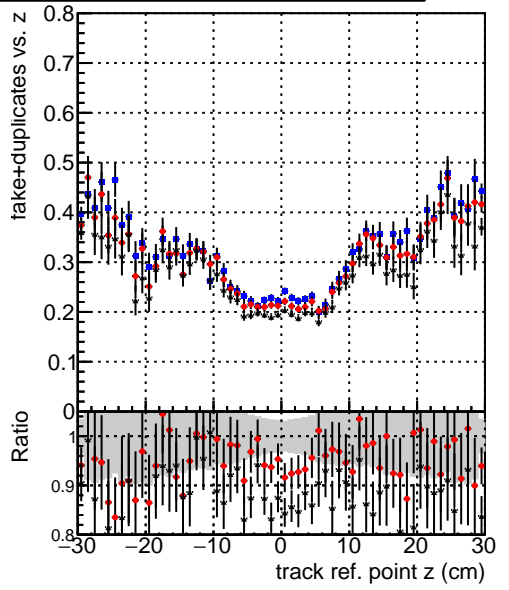

Efficiency vs vertpos**fake+duplicates vs vert r**

—●— DQM_mkFit_TTbarPU50_extractedGeoms_rescaleError100
—●— DQM_mkFit_TTbarPU50_extractedGeoms_rescaleError100_pTCutOverlap0p0
—●— DQM_mkFit_TTbarPU50_extractedGeoms_rescaleError100_pTCutOverlap0p0_dynamicChi2CutOverlap

Efficiency vs vert z**Efficiency vs. sim PV z****fake+duplicates vs Sim. PV z**