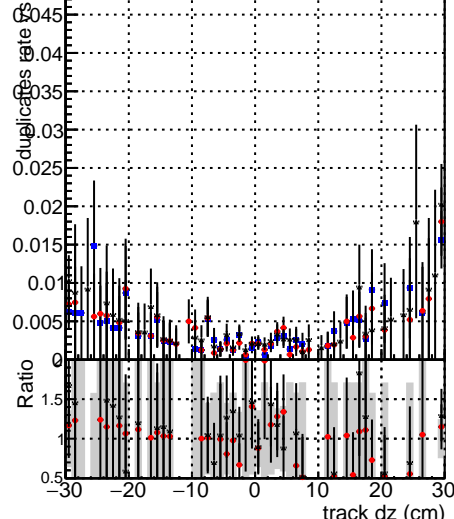

Fake rate vs dx**Duplicates Rate vs Dxy****Pileup rate vs dx**

■ BQM mkFit TTbarPU50 -extractedGeoms_rescaleError100
■ BQM mkFit TTbarPU50 -extractedGeoms_rescaleError100 dTCutOverlap0p0
■ BQM mkFit TTbarPU50 -extractedGeoms_rescaleError100 dTCutOverlap0p0 dynamicChi2CutOverlap

Fake rate vs dz**Duplicates Rate vs Dzy****Pileup rate vs dz**