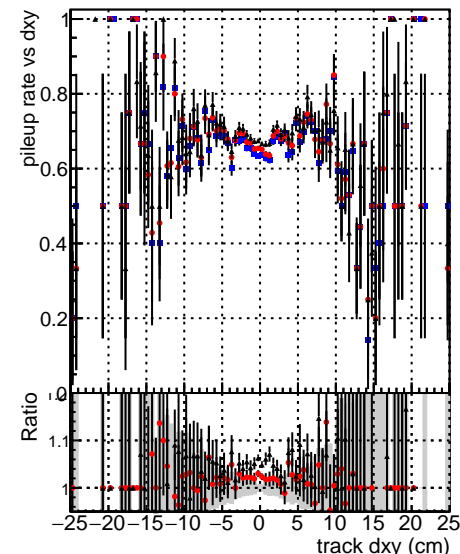

Fake rate vs dx**Duplicates Rate vs Dxy****Pileup rate vs dx**

■ BQM mkFit TTbarPU50 -extractedGeoms_rescaleError100
■ BQM mkFit TTbarPU50 -extractedGeoms_rescaleError100 dTCutOverlap0p0
■ BQM mkFit TTbarPU50 -extractedGeoms_rescaleError100 dTCutOverlap0p0 dynamicChi2CutOverlap

Fake rate vs dz**Duplicates Rate vs Dzy****Pileup rate vs dz**