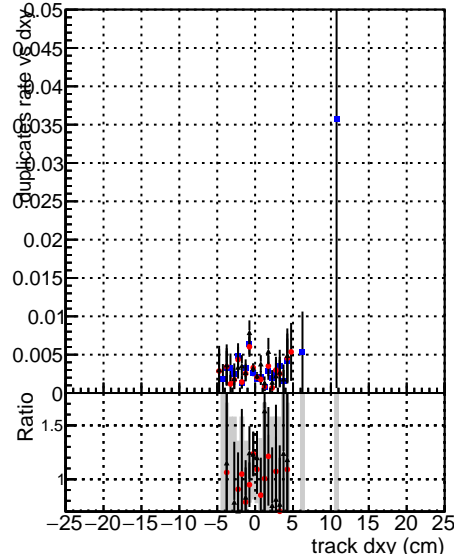

Fake rate vs dx**Duplicates Rate vs Dxy****Pileup rate vs dx**

■ BQM mkFit TTbarPU50 -extractedGeoms_rescaleError100
■ BQM mkFit TTbarPU50 -extractedGeoms_rescaleError100 dTCutOverlap0p0
■ BQM mkFit TTbarPU50 -extractedGeoms_rescaleError100 dTCutOverlap0p0 dynamicChi2CutOverlap

Fake rate vs dz**Duplicates Rate vs Dzy****Pileup rate vs dz**