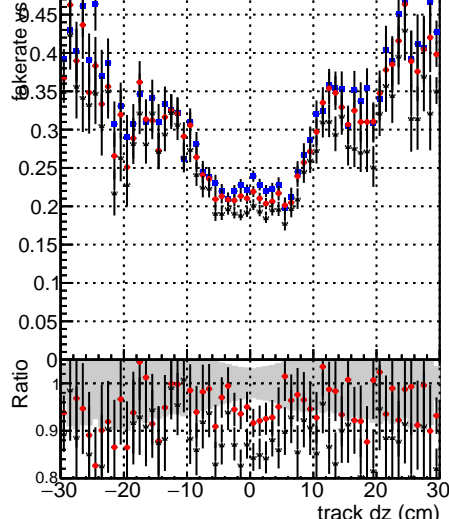

Fake rate vs dx**Duplicates Rate vs Dxy****Pileup rate vs dx**

■ BQM mkFit TTbarPU50 -extractedGeoms_rescaleError100
■ BQM mkFit TTbarPU50 -extractedGeoms_rescaleError100 dTCutOverlap0p0
■ BQM mkFit TTbarPU50 -extractedGeoms_rescaleError100 dTCutOverlap0p0 dynamicChi2CutOverlap

Fake rate vs dz**Duplicates Rate vs Dzy****Pileup rate vs dz**