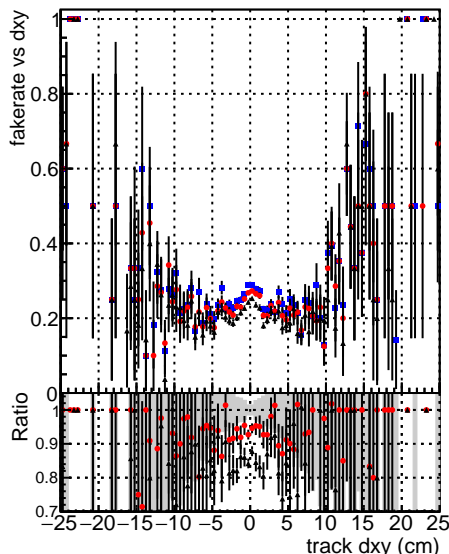

Fake rate vs dx**Duplicates Rate vs Dxy****Pileup rate vs dx**

■ BQM mkFit TTbarPU50 -extractedGeoms_rescaleError100
■ BQM mkFit TTbarPU50 -extractedGeoms_rescaleError100 dTCutOverlap0p0
■ BQM mkFit TTbarPU50 -extractedGeoms_rescaleError100 dTCutOverlap0p0 dynamicChi2CutOverlap

Fake rate vs dz**Duplicates Rate vs Dzy****Pileup rate vs dz**