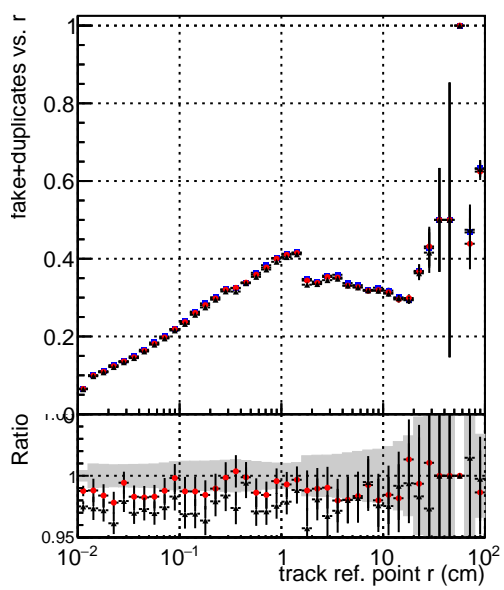

**Efficiency vs vertpos****fake+duplicates vs vert r****Efficiency**

- DQM\_mkFit\_TTbarPU50\_extractedGeoms\_rescaleError100
- DQM\_mkFit\_TTbarPU50\_extractedGeoms\_rescaleError100\_pTCutOverlap0p0
- DQM\_mkFit\_TTbarPU50\_extractedGeoms\_rescaleError100\_pTCutOverlap0p0\_dynamicChi2CutOverlap

**Efficiency vs. sim PV z****fake+duplicates vs Sim. PV z**