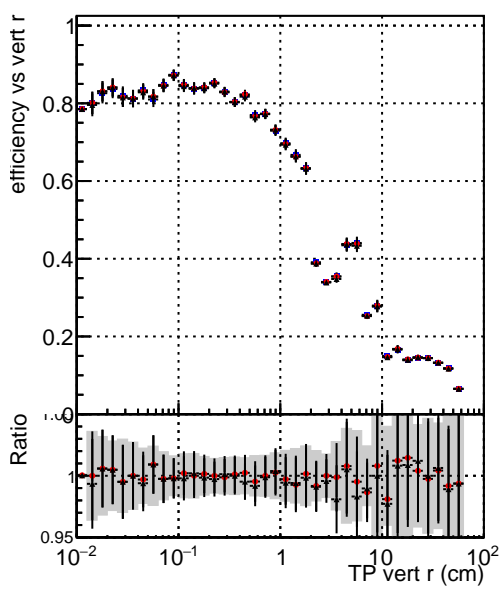

**Efficiency vs vertpos****fake+duplicates vs vert r****Efficiency**

- DQM\_mkFit\_TTbarPU50\_extractedGeoms\_rescaleError100
- DQM\_mkFit\_TTbarPU50\_extractedGeoms\_rescaleError100\_pTCutOverlap0p0
- DQM\_mkFit\_TTbarPU50\_extractedGeoms\_rescaleError100\_pTCutOverlap0p0\_dynamicChi2CutOverlap

**Efficiency vs. sim PV z****fake+duplicates vs Sim. PV z**