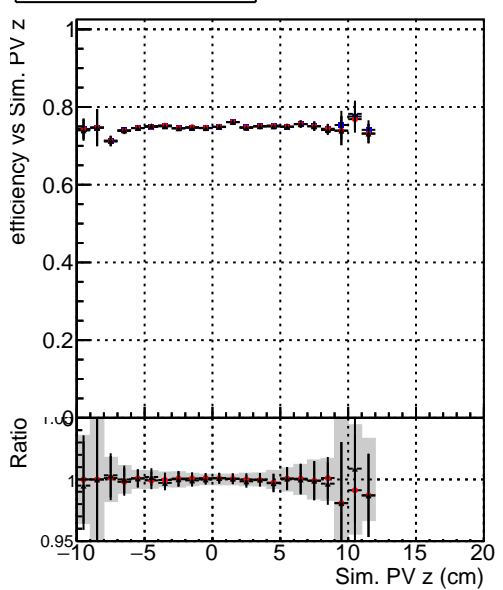

**Efficiency vs vertpos****fake+duplicates vs vert r****Efficiency**

- DQM\_mkFit\_TTbarPU50\_extractedGeoms\_rescaleError100
- DQM\_mkFit\_TTbarPU50\_extractedGeoms\_rescaleError100\_pTCutOverlap0p0
- DQM\_mkFit\_TTbarPU50\_extractedGeoms\_rescaleError100\_pTCutOverlap0p0\_dynamicChi2CutOverlap

**Efficiency vs. sim PV z****fake+duplicates vs Sim. PV z**