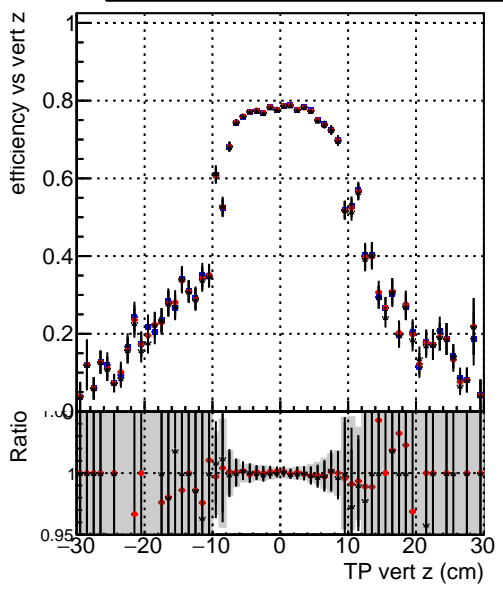

**Efficiency vs vertpos****fake+duplicates vs vert r****Efficiency**

- DQM\_mkFit\_TTbarPU50\_extractedGeoms\_rescaleError100
- DQM\_mkFit\_TTbarPU50\_extractedGeoms\_rescaleError100\_pTCutOverlap0p0
- DQM\_mkFit\_TTbarPU50\_extractedGeoms\_rescaleError100\_pTCutOverlap0p0\_dynamicChi2CutOverlap

**Efficiency vs. sim PV z****fake+duplicates vs Sim. PV z**