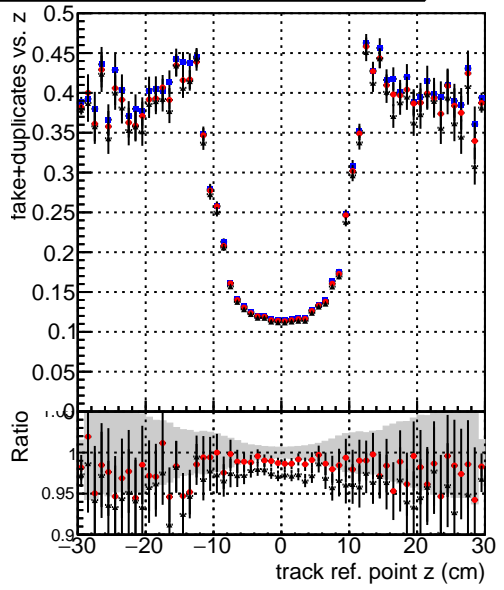

**Efficiency vs vertpos****fake+duplicates vs vert r****Efficiency**

- DQM\_mkFit\_TTbarPU50\_extractedGeoms\_rescaleError100
- DQM\_mkFit\_TTbarPU50\_extractedGeoms\_rescaleError100\_pTCutOverlap0p0
- DQM\_mkFit\_TTbarPU50\_extractedGeoms\_rescaleError100\_pTCutOverlap0p0\_dynamicChi2CutOverlap

**Efficiency vs. sim PV z****fake+duplicates vs Sim. PV z**