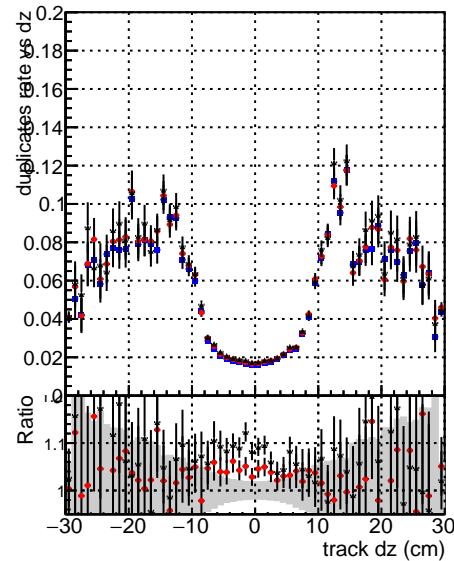

Fake rate vs dxy**Duplicates Rate vs Dxy****Pileup rate vs dxy****Fake rate vs dz****Duplicates Rate vs Dxy****Pileup rate vs dz**

—•— BGM_mkFit —•— TTbar_PU50_extracted —•— Geoms_rescale —•— Error100
—•— BGM_mkFit —•— TTbar_PU50_extracted —•— Geoms_rescale —•— Error100 —•— pTCutOverlap0p0 —•— dynamicChi2CutOverlap