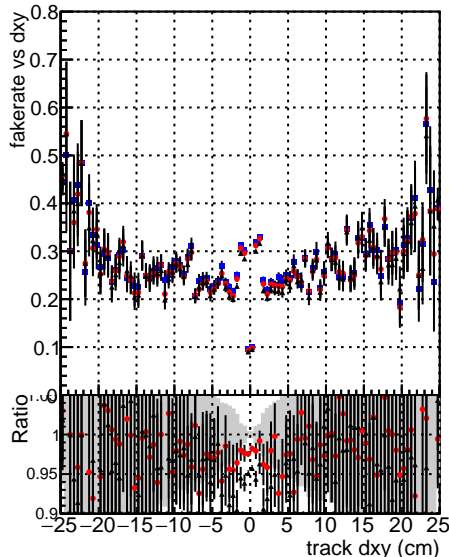

Fake rate vs dxy**Duplicates Rate vs Dxy****Pileup rate vs dxy****Fake rate vs dz****Duplicates Rate vs Dxy****Pileup rate vs dz**

—•— BGM_mkFit —•— TTbar_PU50_extracted —•— Geoms_rescale —•— Error100
—•— BGM_mkFit —•— TTbar_PU50_extracted —•— Geoms_rescale —•— Error100 —•— pTCutOverlap0p0 —•— dynamicChi2CutOverlap