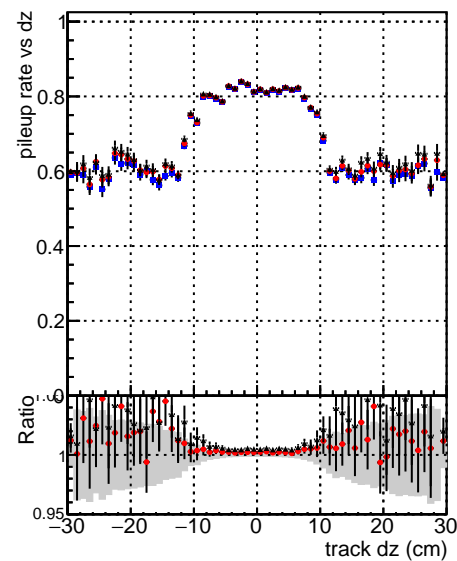

Fake rate vs dxy**Duplicates Rate vs Dxy****Pileup rate vs dxy****Fake rate vs dz****Duplicates Rate vs Dxy****Pileup rate vs dz**

—•— BGM_mkFit —•— TTbar_PU50_extracted —•— Geoms_rescale —•— Error100
—•— BGM_mkFit —•— TTbar_PU50_extracted —•— Geoms_rescale —•— Error100 —•— pTCutOverlap0p0 —•— dynamicChi2CutOverlap