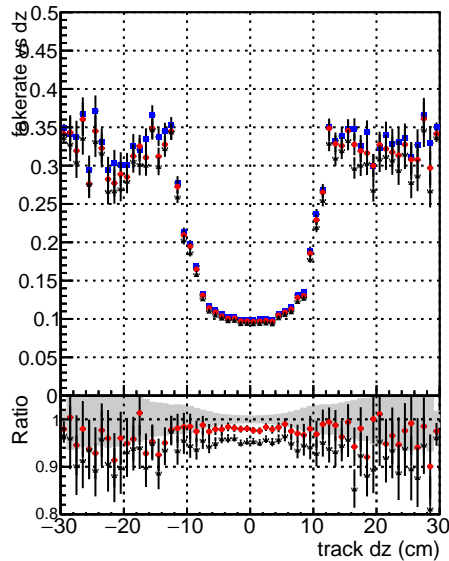

Fake rate vs dxy**Duplicates Rate vs Dxy****Pileup rate vs dxy****Fake rate vs dz****Duplicates Rate vs Dxy****Pileup rate vs dz**

—•— BGM_mkFit —•— TTbar_PU50_extracted —•— Geoms_rescale —•— Error100
—•— BGM_mkFit —•— TTbar_PU50_extracted —•— Geoms_rescale —•— Error100 —•— pTCutOverlap0p0 —•— dynamicChi2CutOverlap