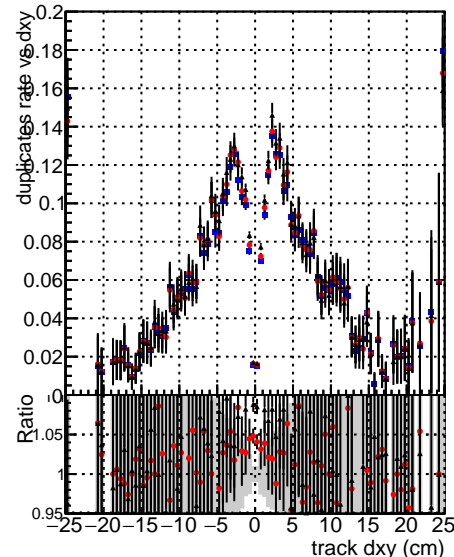

Fake rate vs dxy**Duplicates Rate vs Dxy****Pileup rate vs dxy****Fake rate vs dz****Duplicates Rate vs Dxy****Pileup rate vs dz**

—•— BGM_mkFit —•— TTbar_PU50_extracted —•— Geoms_rescale —•— Error100
—•— BGM_mkFit —•— TTbar_PU50_extracted —•— Geoms_rescale —•— Error100 —•— pTCutOverlap0p0 —•— dynamicChi2CutOverlap