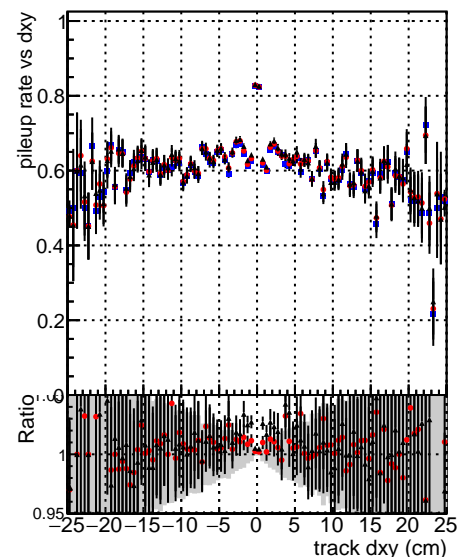

Fake rate vs dxy**Duplicates Rate vs Dxy****Pileup rate vs dxy****Fake rate vs dz****Duplicates Rate vs Dxy****Pileup rate vs dz**

—•— BGM_mkFit —•— TTbar_PU50_extracted —•— Geoms_rescale —•— Error100
—•— BGM_mkFit —•— TTbar_PU50_extracted —•— Geoms_rescale —•— Error100 —•— pTCutOverlap0p0 —•— dynamicChi2CutOverlap