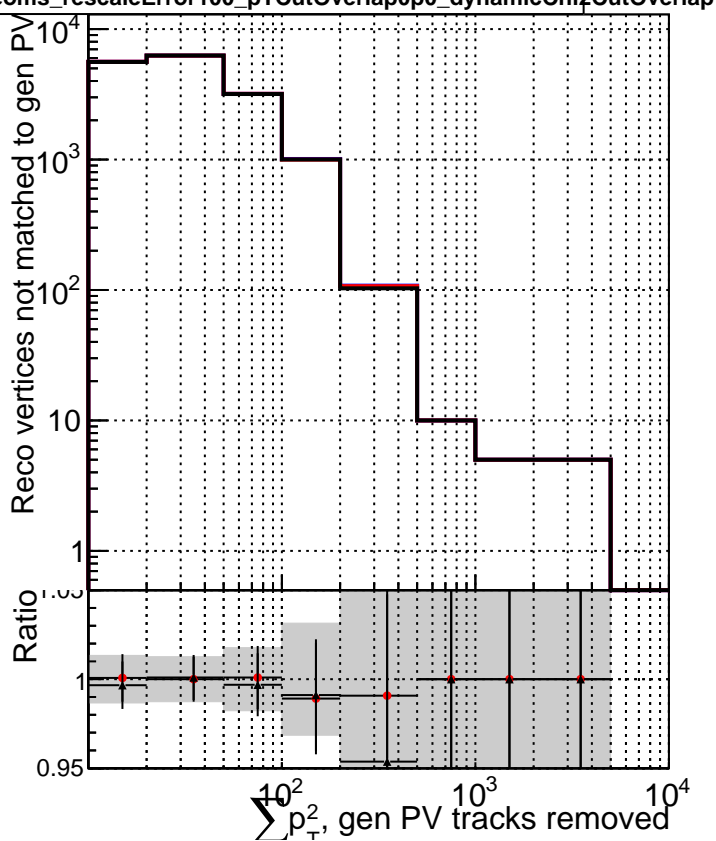

RecoAssoc2GenPVMatched_Pt2

RecoAssoc2GenPVMatchedNotHighest_Pt2

RecoAssoc2GenPV

■ DQM_mkFit_TTbarPU50_extractedGeoms_rescaleError100
● DQM_mkFit_TTbarPU50_extractedGeoms_rescaleError100_pTCutOverlap0p0
▲ DQM_mkFit_TTbarPU50_extractedGeoms_rescaleError100_pTCutOverlap0p0_dynamicChi2CutOverlap