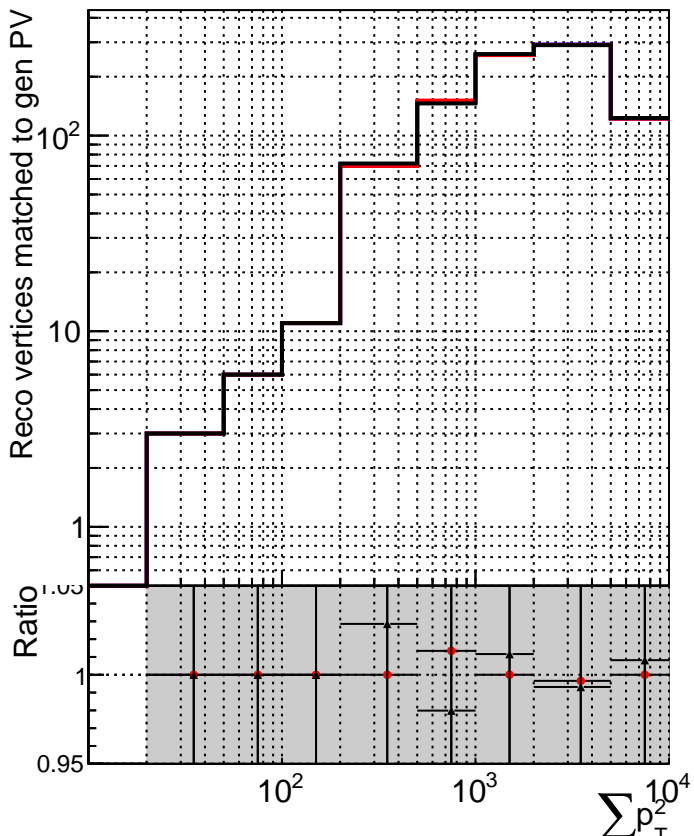

RecoAssoc2GenPVMatched_Pt2

RecoAssoc2GenPVMatchedNotHighest_Pt2

RecoAssoc2GenPV

■ DQM_mkFit_TTbarPU50_extractedGeoms_rescaleError100
● DQM_mkFit_TTbarPU50_extractedGeoms_rescaleError100_pTCutOverlap0p0
▲ DQM_mkFit_TTbarPU50_extractedGeoms_rescaleError100_pTCutOverlap0p0_dynamicChi2CutOverlap