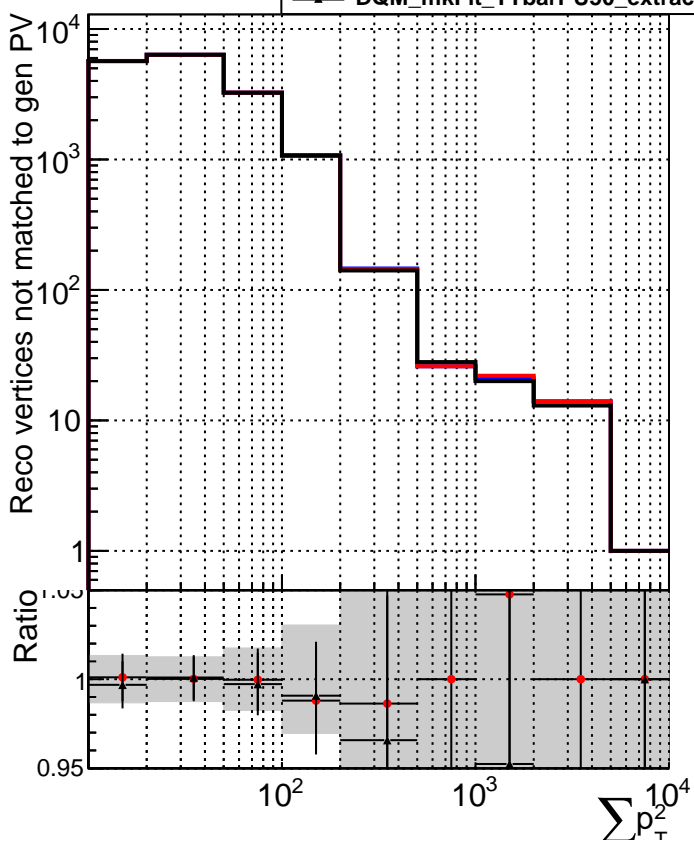

RecoAssoc2GenPVMatched_Pt2

RecoAssoc2GenPVMatchedNotHighest_Pt2

RecoAssoc2GenPV

■ DQM_mkFit_TTbarPU50_extractedGeoms_rescaleError100
● DQM_mkFit_TTbarPU50_extractedGeoms_rescaleError100_pTCutOverlap0p0
▲ DQM_mkFit_TTbarPU50_extractedGeoms_rescaleError100_pTCutOverlap0p0_dynamicChi2CutOverlap