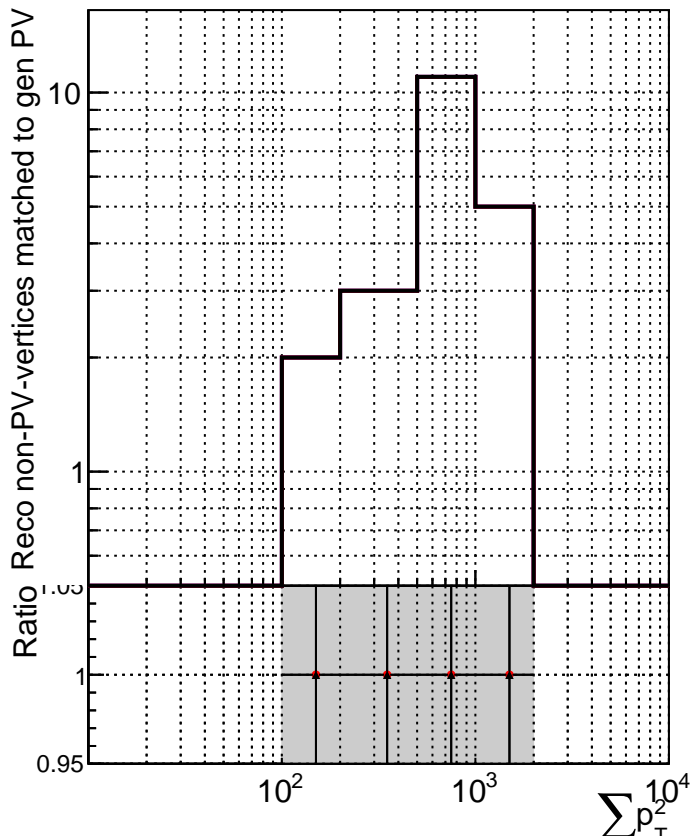

RecoAssoc2GenPVMatched_Pt2

RecoAssoc2GenPVMatchedNotHighest_Pt2

RecoAssoc2GenPV

■ DQM_mkFit_TTbarPU50_extractedGeoms_rescaleError100
● DQM_mkFit_TTbarPU50_extractedGeoms_rescaleError100_pTCutOverlap0p0
▲ DQM_mkFit_TTbarPU50_extractedGeoms_rescaleError100_pTCutOverlap0p0_dynamicChi2CutOverlap