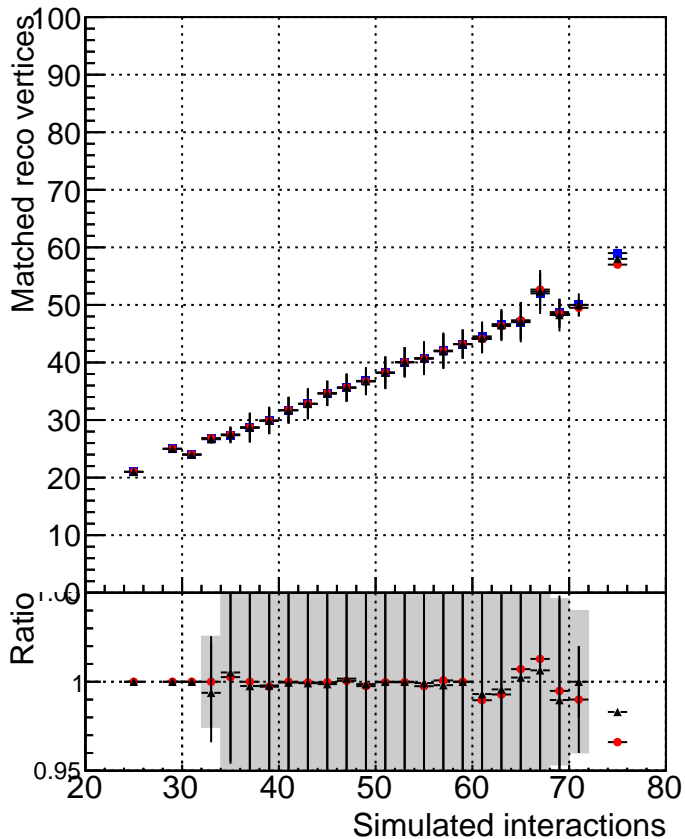

RecoVtx_vs_GenVtx

MatchedRecoVtx_vs_GenVtx

Merged vs Closest

Legend for Merged vs Closest plots:

- Blue square: DQM_mkFit_TTbarPU50_extractedGeoms_rescaleError100
- Red circle: DQM_mkFit_TTbarPU50_extractedGeoms_rescaleError100_pTCutOverlap0p0
- Black triangle: DQM_mkFit_TTbarPU50_extractedGeoms_rescaleError100_pTCutOverlap0p0_dynamicChi2CutOverlap