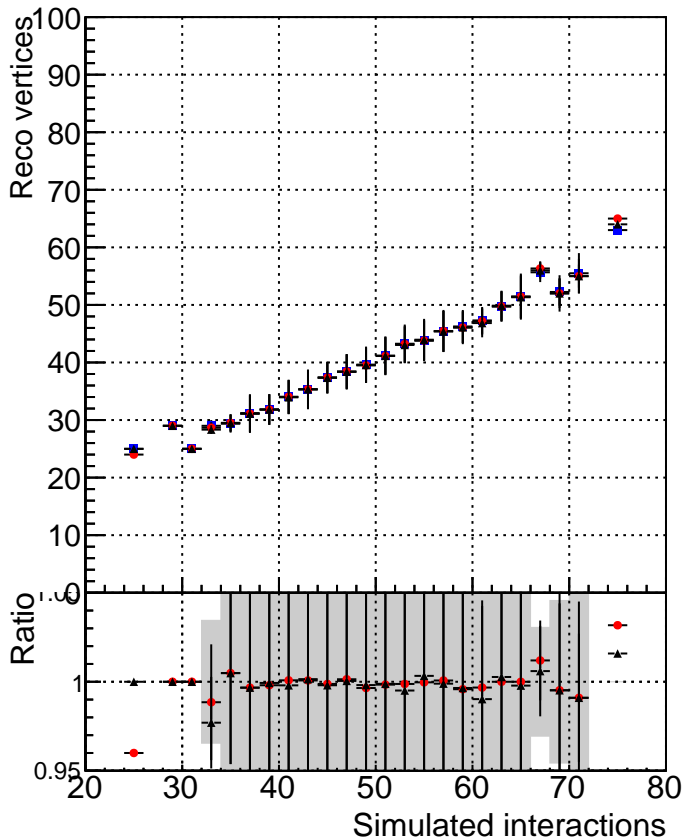

RecoVtx_vs_GenVtx

MatchedRecoVtx_vs_GenVtx

Merged vs Closest

Legend for Merged vs Closest plots:

- Blue square: DQM_mkFit_TTbarPU50_extractedGeoms_rescaleError100
- Red circle: DQM_mkFit_TTbarPU50_extractedGeoms_rescaleError100_pTCutOverlap0p0
- Black triangle: DQM_mkFit_TTbarPU50_extractedGeoms_rescaleError100_pTCutOverlap0p0_dynamicChi2CutOverlap