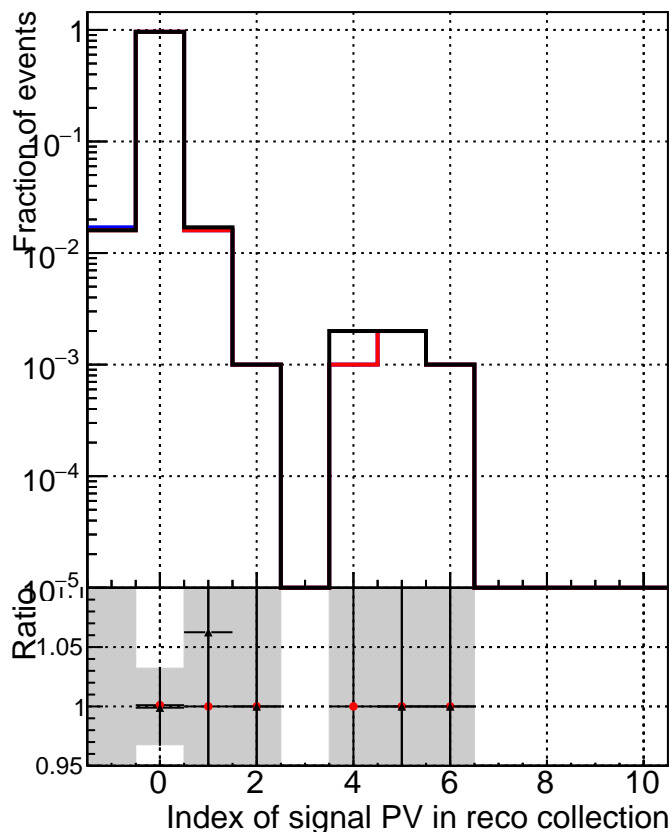

TruePVLocationIndexInRecoVertexCollectionCumulative

TruePVLocationIndexInRecoVertexCollection

—■ DQM_mkFit_TTbarPU50_extractedGeoms_rescaleError100
—● DQM_mkFit_TTbarPU50_extractedGeoms_rescaleError100_pTCutOverlap0p0
—▲ DQM_mkFit_TTbarPU50_extractedGeoms_rescaleError100_pTCutOverlap0p0_dynamicChi2CutOverlap