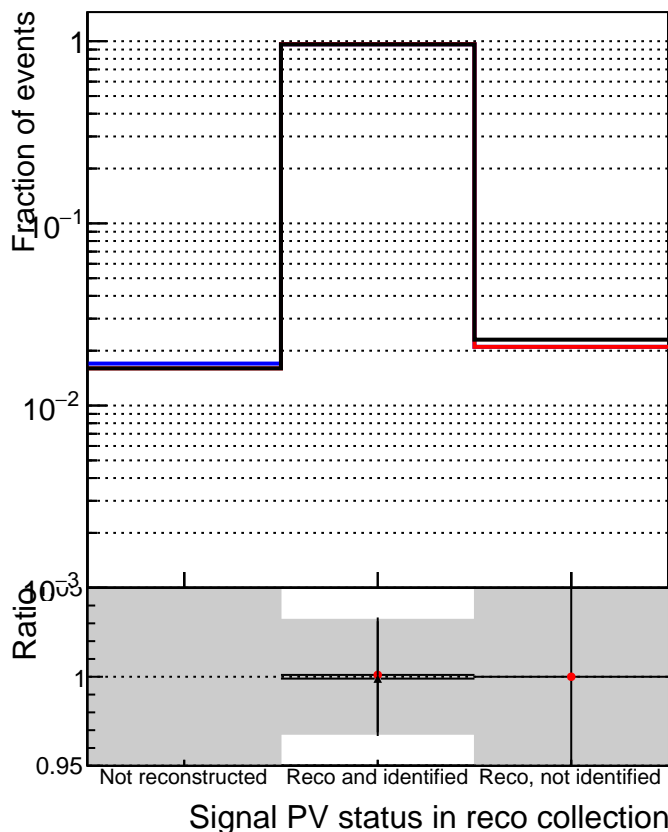

TruePVLocationIndexInRecoVertexCollectionCumulative

TruePVLocationIndexInRecoVertexCollection

—■ DQM_mkFit_TTbarPU50_extractedGeoms_rescaleError100
—● DQM_mkFit_TTbarPU50_extractedGeoms_rescaleError100_pTCutOverlap0p0
—▲ DQM_mkFit_TTbarPU50_extractedGeoms_rescaleError100_pTCutOverlap0p0_dynamicChi2CutOverlap