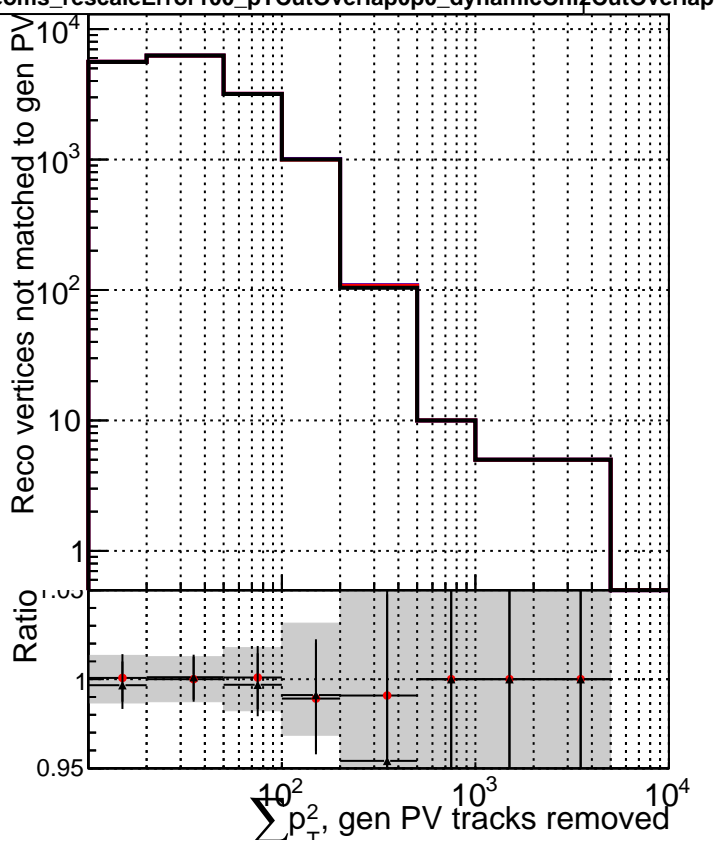

RecoAssoc2GenPVMatched\_Pt2

RecoAssoc2GenPVMatchedNotHighest\_Pt2

RecoAssoc2GenPV

— DQM\_mkFit\_TTbarPU50\_extractedGeoms\_rescaleError100

— DQM\_mkFit\_TTbarPU50\_extractedGeoms\_rescaleError100\_pTCutOverlap0p0

— DQM\_mkFit\_TTbarPU50\_extractedGeoms\_rescaleError100\_pTCutOverlap0p0\_dynamicChi2CutOverlap