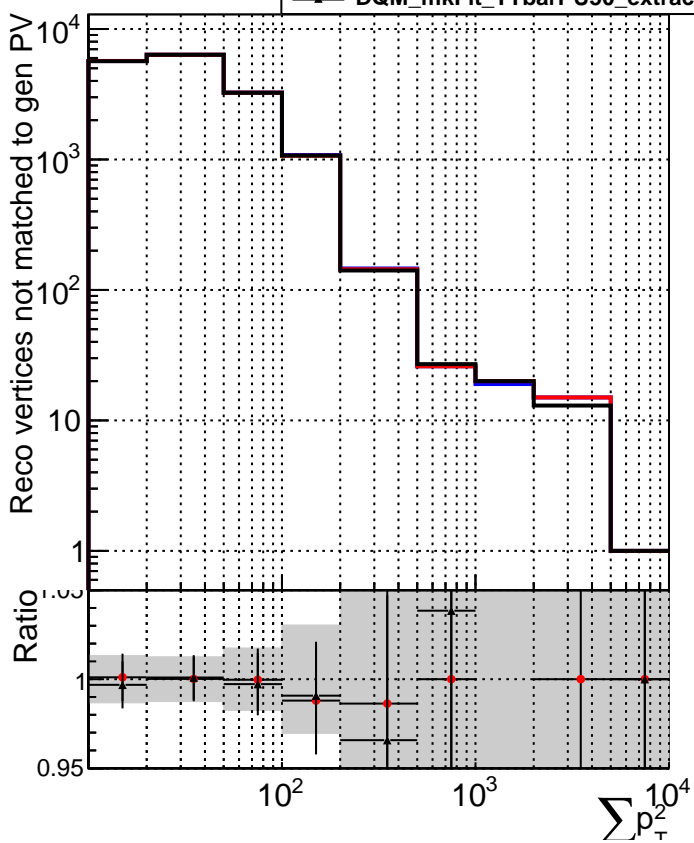

RecoAssoc2GenPVMatched\_Pt2

RecoAssoc2GenPVMatchedNotHighest\_Pt2

RecoAssoc2GenPV

— DQM\_mkFit\_TTbarPU50\_extractedGeoms\_rescaleError100

— DQM\_mkFit\_TTbarPU50\_extractedGeoms\_rescaleError100\_pTCutOverlap0p0

— DQM\_mkFit\_TTbarPU50\_extractedGeoms\_rescaleError100\_pTCutOverlap0p0\_dynamicChi2CutOverlap