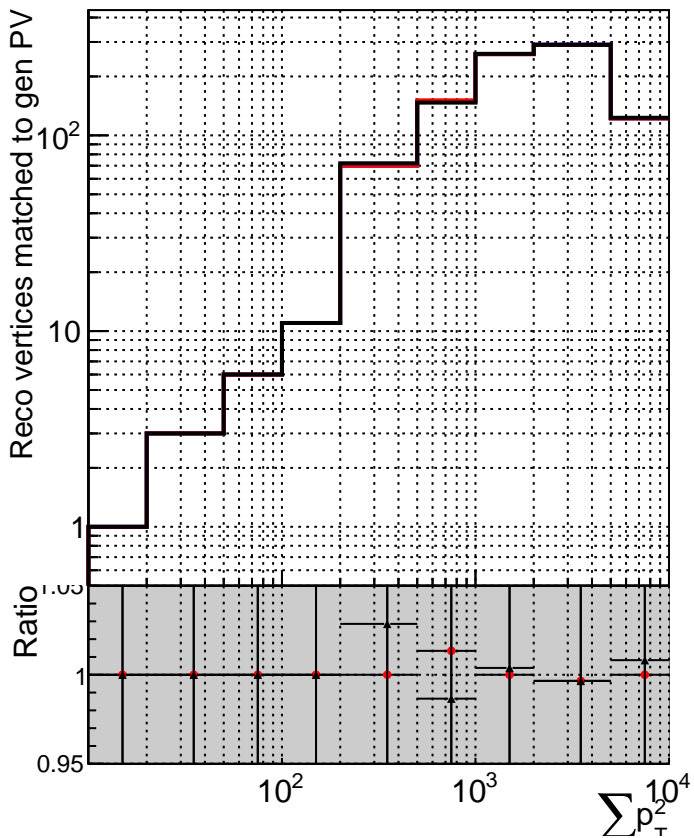

RecoAssoc2GenPVMatched\_Pt2

RecoAssoc2GenPVMatchedNotHighest\_Pt2

RecoAssoc2GenPV

— DQM\_mkFit\_TTbarPU50\_extractedGeoms\_rescaleError100

— DQM\_mkFit\_TTbarPU50\_extractedGeoms\_rescaleError100\_pTCutOverlap0p0

— DQM\_mkFit\_TTbarPU50\_extractedGeoms\_rescaleError100\_pTCutOverlap0p0\_dynamicChi2CutOverlap