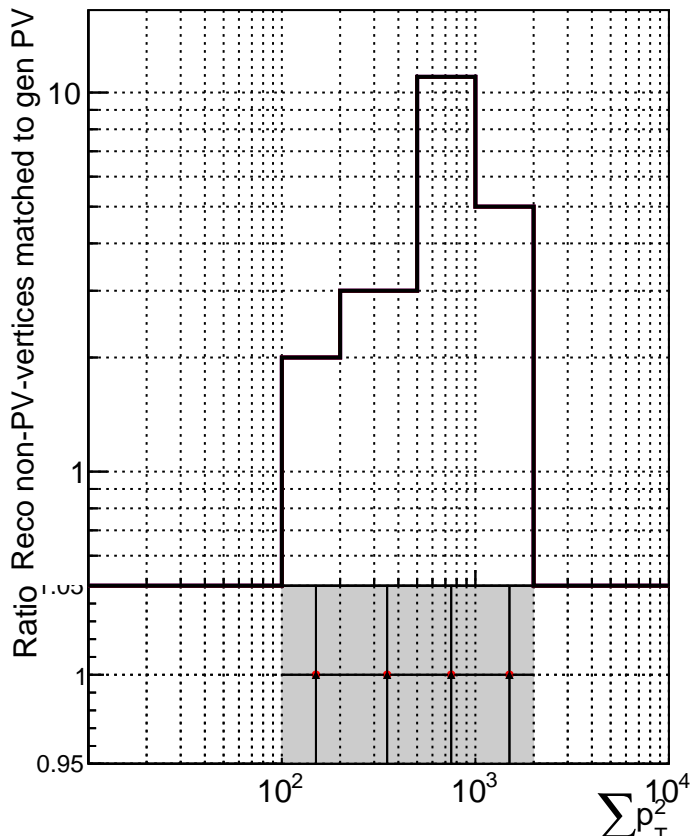

RecoAssoc2GenPVMatched\_Pt2

RecoAssoc2GenPVMatchedNotHighest\_Pt2

RecoAssoc2GenPV

— DQM\_mkFit\_TTbarPU50\_extractedGeoms\_rescaleError100

— DQM\_mkFit\_TTbarPU50\_extractedGeoms\_rescaleError100\_pTCutOverlap0p0

— DQM\_mkFit\_TTbarPU50\_extractedGeoms\_rescaleError100\_pTCutOverlap0p0\_dynamicChi2CutOverlap